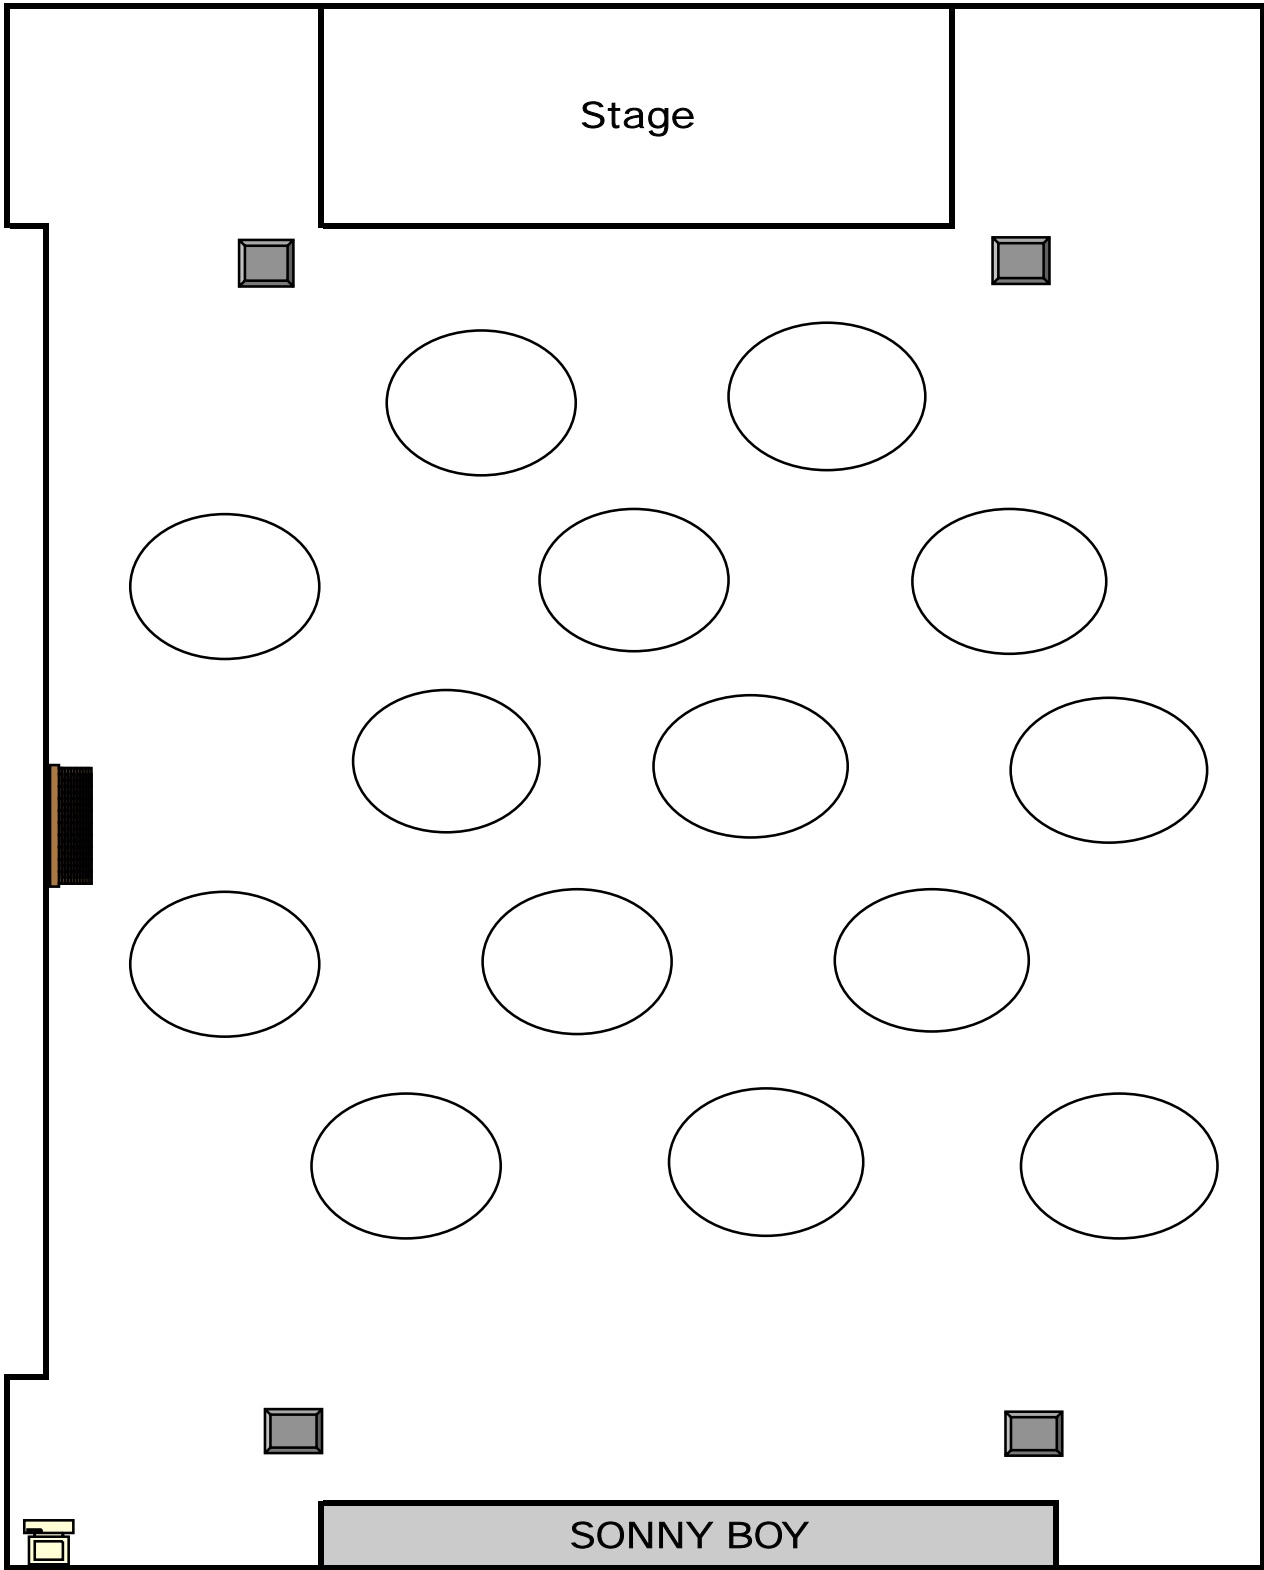

# FOUNDATION DINING ROOM SEATING CHART

DINING ROOM ENTRANCE

# FOUNDATION DINING ROOM SEATING CHART

DINING ROOM ENTRANCE

HOUSE OF BLUES  
MUSIC HALL

MAIN STAGE

BAR

BAR

STEPS

STEPS

HOUSE OF BLUES  
MUSIC HALL

400 Seats

HOUSE OF BLUES  
MUSIC HALL

HOUSE OF BLUES  
MUSIC HALL

HOUSE OF BLUES  
MUSIC HALL

Stage

SONNY BOY

1/2 Stage