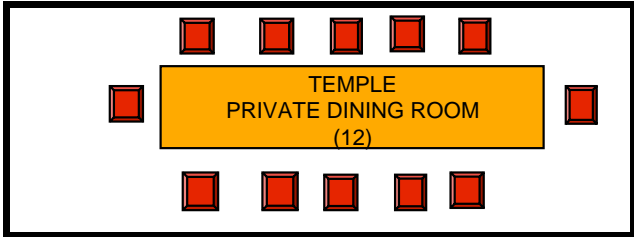

FOUNDATION DINING ROOM SEATING CHART

DINING ROOM ENTRANCE

FOUNDATION DINING ROOM SEATING CHART

DINING ROOM ENTRANCE

HOUSE OF BLUES
MUSIC HALL

MAIN STAGE

BAR

BAR

STEPS

STEPS

CAD LIVEWIRE SPECIAL EVENTS, 2007

HOUSE OF BLUES
MUSIC HALL

400 Seats

HOUSE OF BLUES
MUSIC HALL

HOUSE OF BLUES
MUSIC HALL

HOUSE OF BLUES
MUSIC HALL