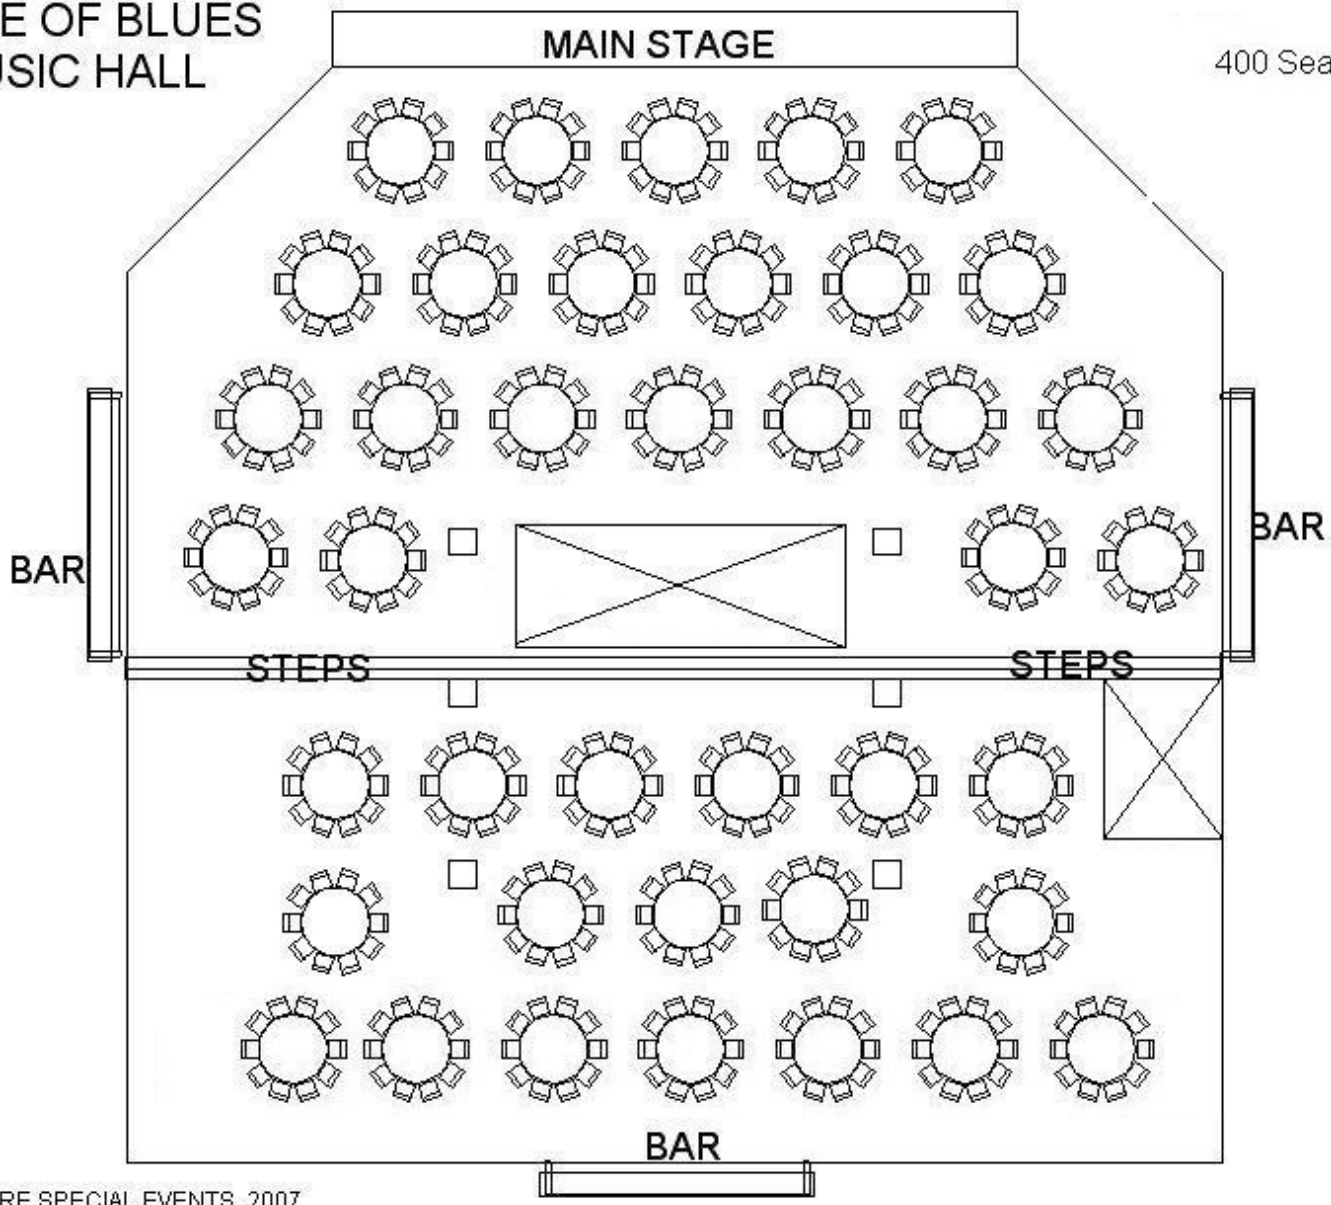

# FOUNDATION DINING ROOM SEATING CHART

DINING ROOM ENTRANCE

# FOUNDATION DINING ROOM SEATING CHART

DINING ROOM ENTRANCE

HOUSE OF BLUES  
MUSIC HALL

MAIN STAGE

BAR

BAR

STEPS

STEPS

HOUSE OF BLUES  
MUSIC HALL

400 Seats

HOUSE OF BLUES  
MUSIC HALL

HOUSE OF BLUES  
MUSIC HALL

HOUSE OF BLUES  
MUSIC HALL

Stage

SONNY BOY

1/2 Stage