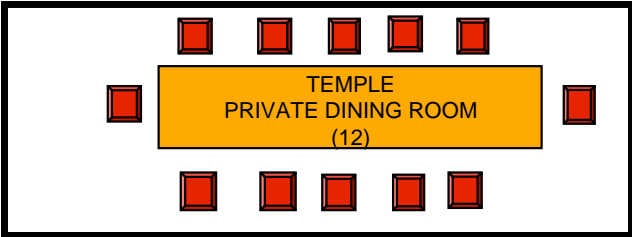

FOUNDATION DINING ROOM SEATING CHART

DINING ROOM ENTRANCE

FOUNDATION DINING ROOM SEATING CHART

DINING ROOM ENTRANCE

HOUSE OF BLUES
MUSIC HALL

MAIN STAGE

BAR

BAR

STEPS

STEPS

CAD LIVEWIRE SPECIAL EVENTS, 2007

HOUSE OF BLUES
MUSIC HALL

400 Seats

HOUSE OF BLUES
MUSIC HALL

HOUSE OF BLUES
MUSIC HALL

HOUSE OF BLUES
MUSIC HALL