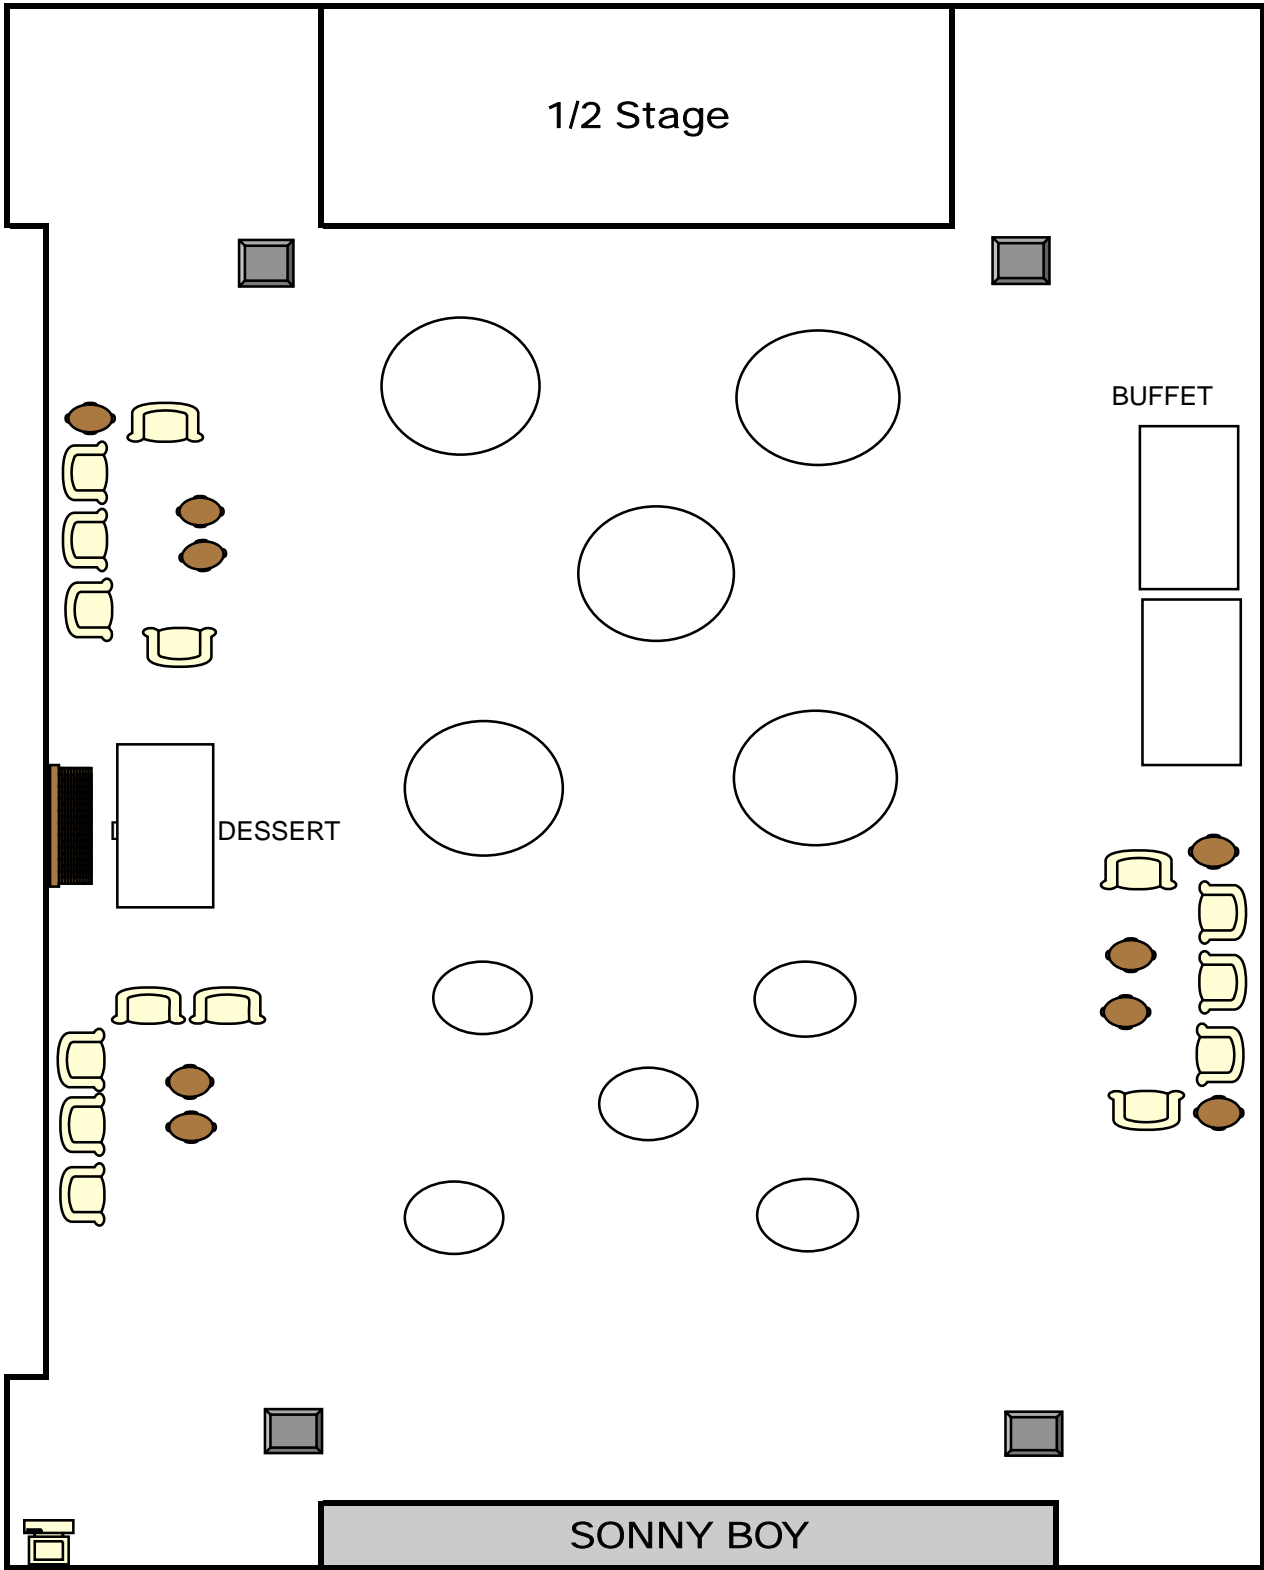

# FOUNDATION DINING ROOM SEATING CHART

DINING ROOM ENTRANCE

# FOUNDATION DINING ROOM SEATING CHART

DINING ROOM ENTRANCE

HOUSE OF BLUES  
MUSIC HALL

MAIN STAGE

BAR

BAR

STEPS

STEPS

HOUSE OF BLUES  
MUSIC HALL

400 Seats

HOUSE OF BLUES  
MUSIC HALL

HOUSE OF BLUES  
MUSIC HALL

HOUSE OF BLUES  
MUSIC HALL

Stage

SONNY BOY

1/2 Stage