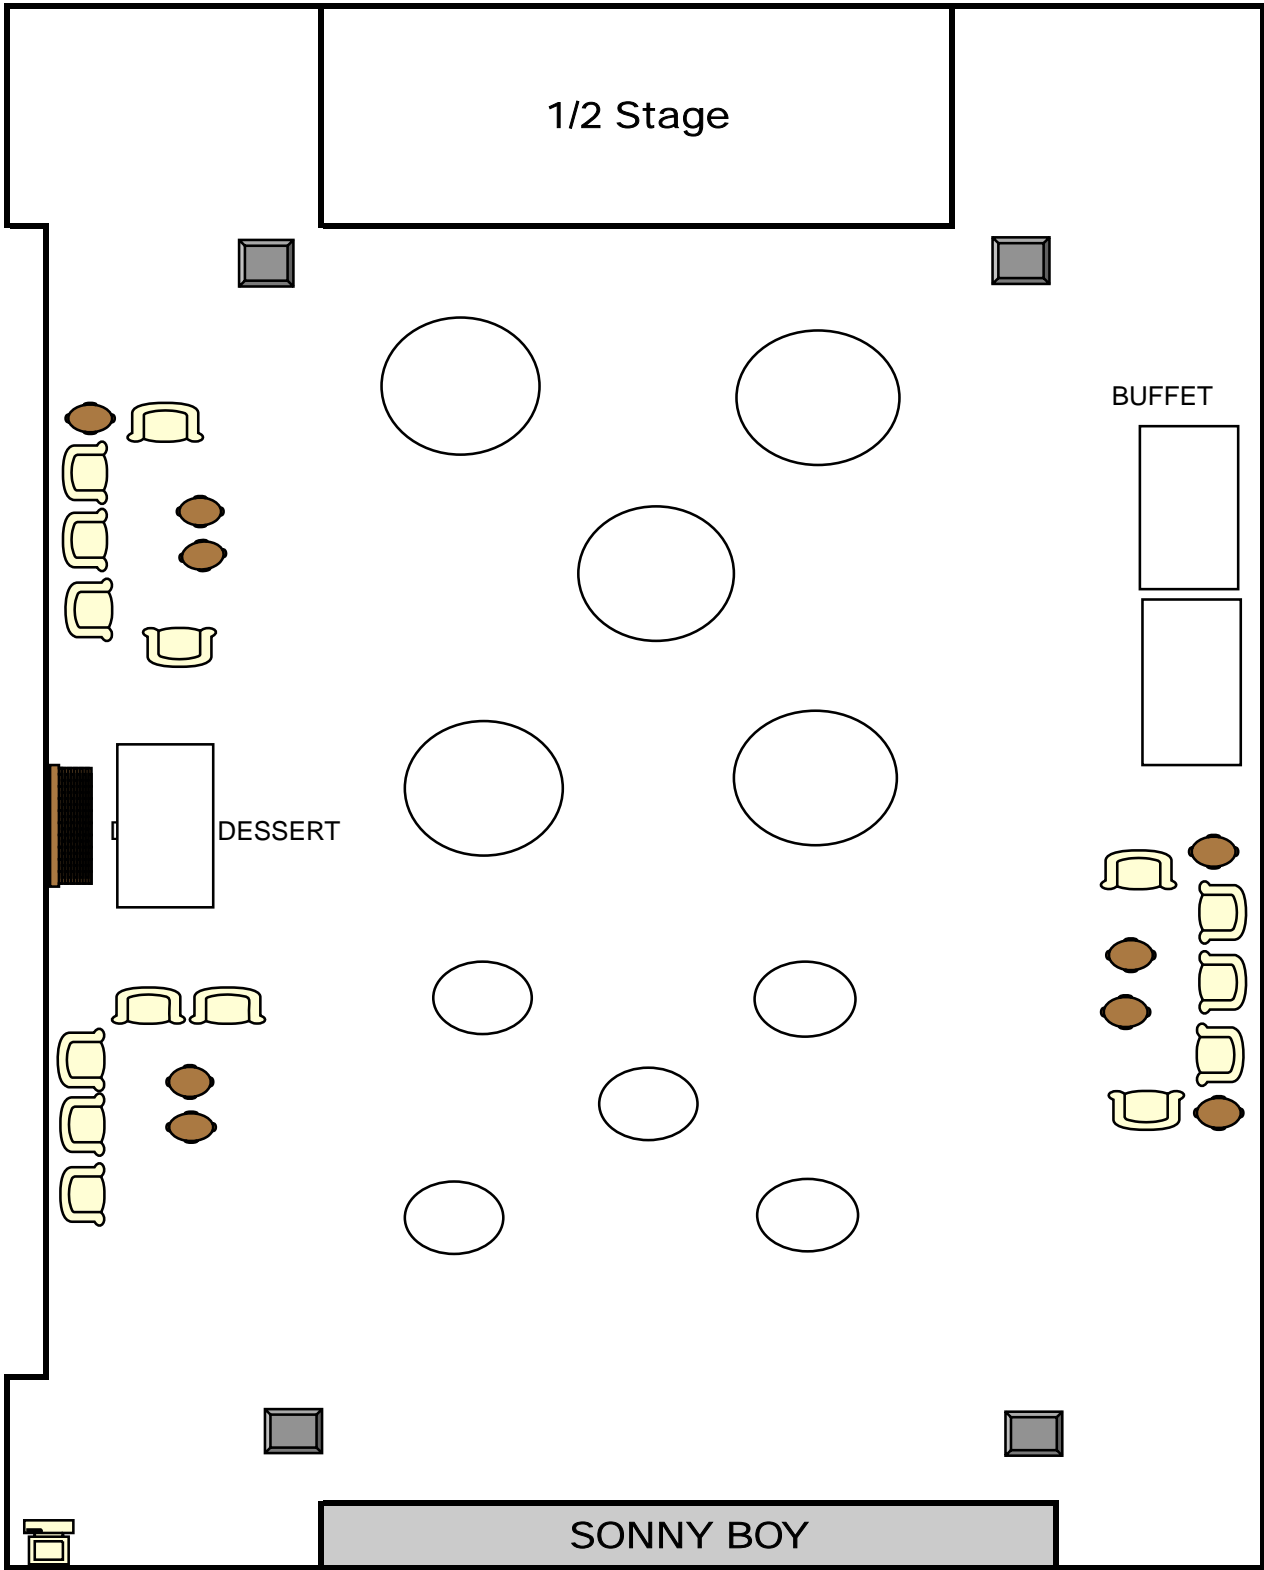

FOUNDATION DINING ROOM SEATING CHART

DINING ROOM ENTRANCE

FOUNDATION DINING ROOM SEATING CHART

DINING ROOM ENTRANCE

HOUSE OF BLUES
MUSIC HALL

MAIN STAGE

BAR

BAR

STEPS

STEPS

CAD LIVEWIRE SPECIAL EVENTS, 2007

HOUSE OF BLUES
MUSIC HALL

400 Seats

HOUSE OF BLUES
MUSIC HALL

HOUSE OF BLUES
MUSIC HALL

HOUSE OF BLUES
MUSIC HALL

Stage

SONNY BOY

1/2 Stage

BUFFET

DESSERT

SONNY BOY