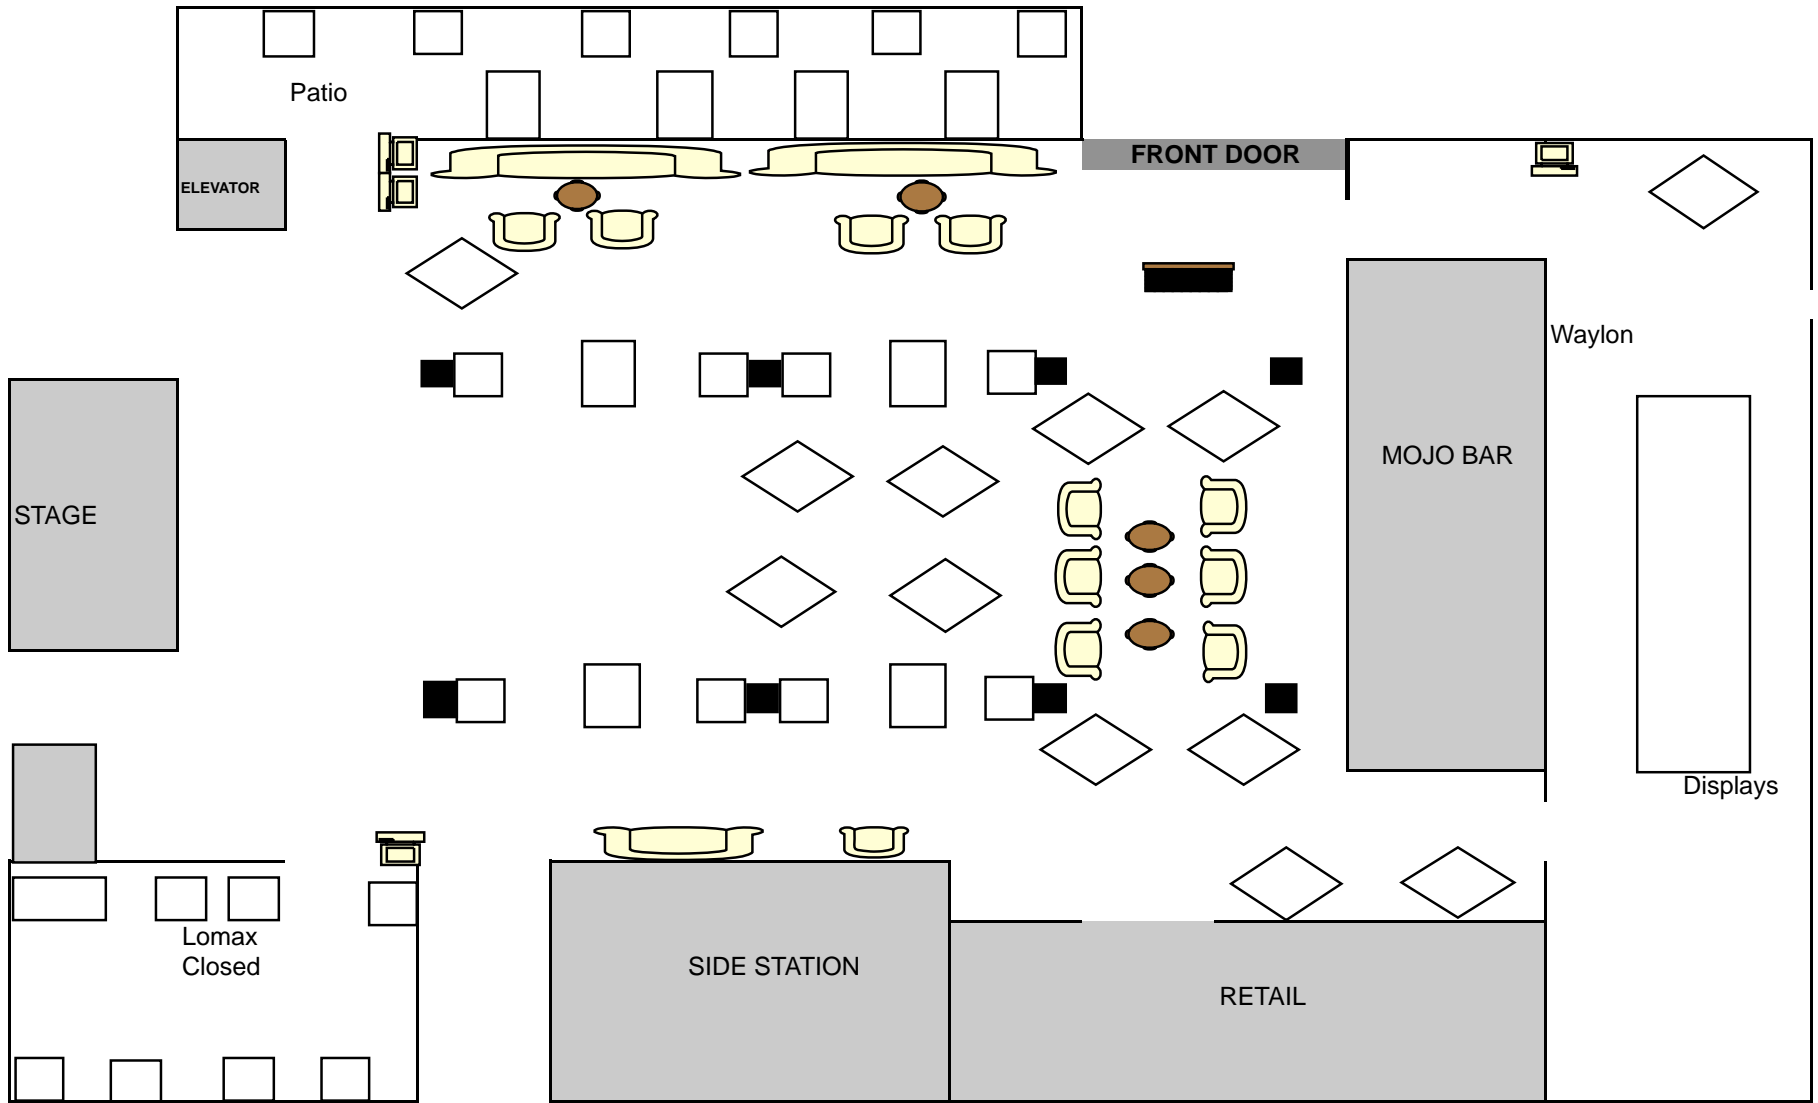

# FOUNDATION DINING ROOM SEATING CHART

DINING ROOM ENTRANCE

# FOUNDATION DINING ROOM SEATING CHART

DINING ROOM ENTRANCE

HOUSE OF BLUES  
MUSIC HALL

MAIN STAGE

BAR

BAR

STEPS

STEPS

HOUSE OF BLUES  
MUSIC HALL

400 Seats

HOUSE OF BLUES  
MUSIC HALL

HOUSE OF BLUES  
MUSIC HALL

HOUSE OF BLUES  
MUSIC HALL

Stage

SONNY BOY

1/2 Stage