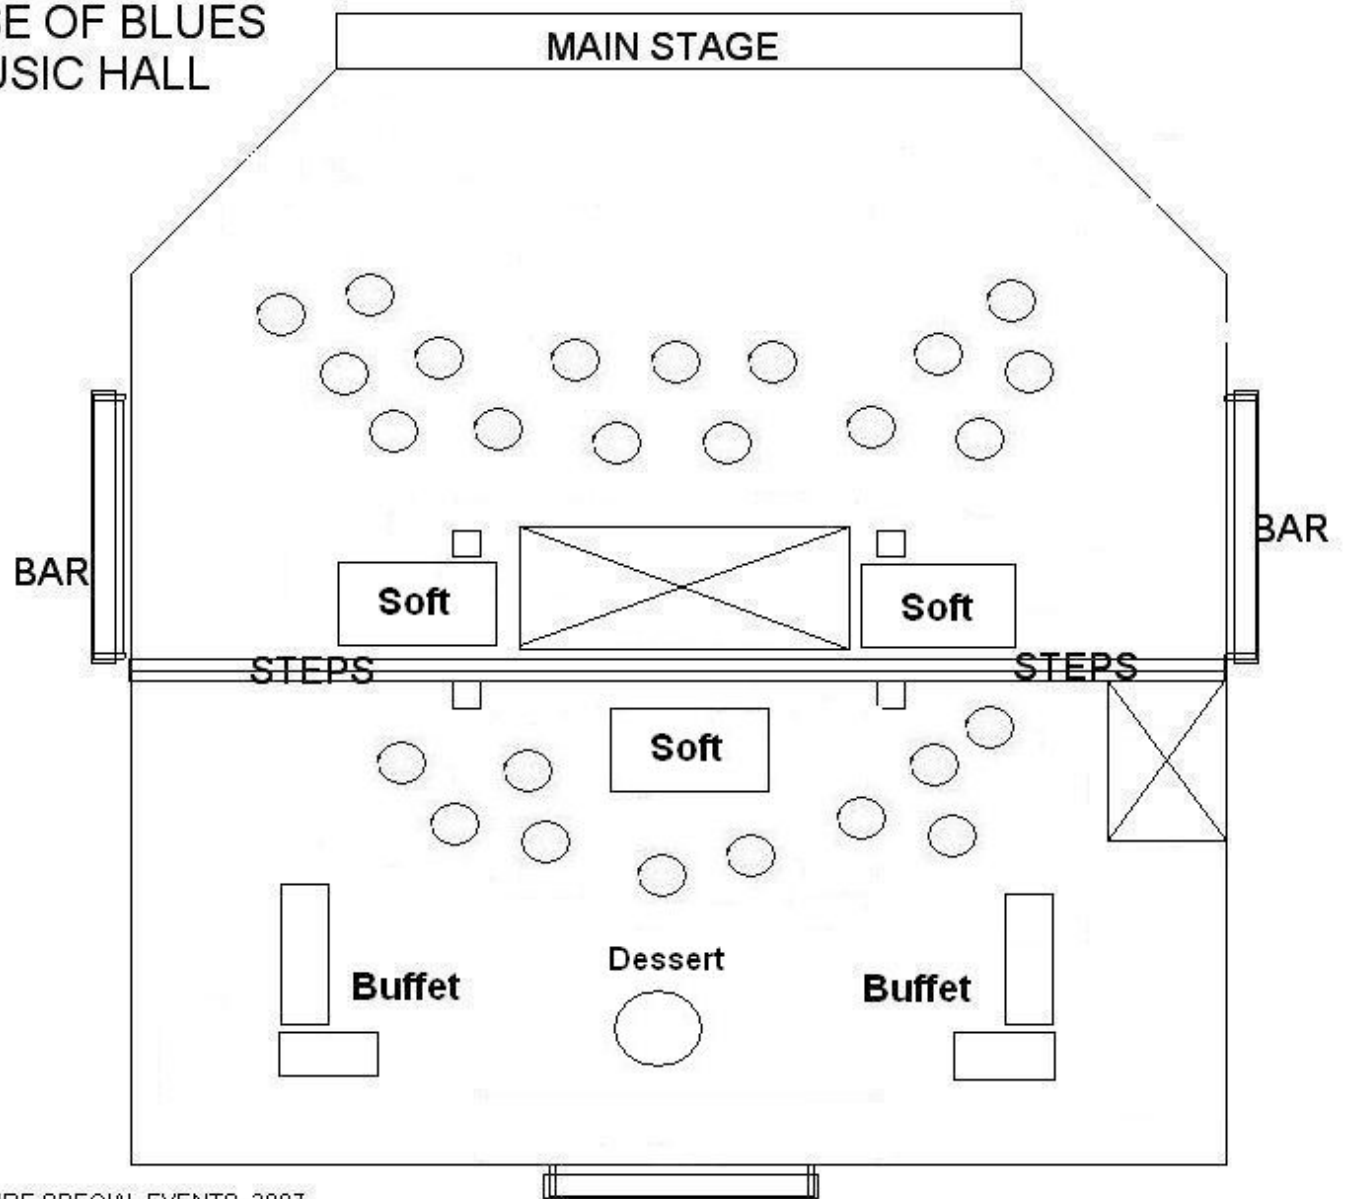

FOUNDATION DINING ROOM SEATING CHART

DINING ROOM ENTRANCE

FOUNDATION DINING ROOM SEATING CHART

DINING ROOM ENTRANCE

HOUSE OF BLUES
MUSIC HALL

MAIN STAGE

BAR

BAR

STEPS

STEPS

CAD LIVEWIRE SPECIAL EVENTS, 2007

HOUSE OF BLUES
MUSIC HALL

400 Seats

HOUSE OF BLUES
MUSIC HALL

HOUSE OF BLUES
MUSIC HALL

HOUSE OF BLUES
MUSIC HALL

Stage

SONNY BOY

1/2 Stage

BUFFET

DESSERT

SONNY BOY