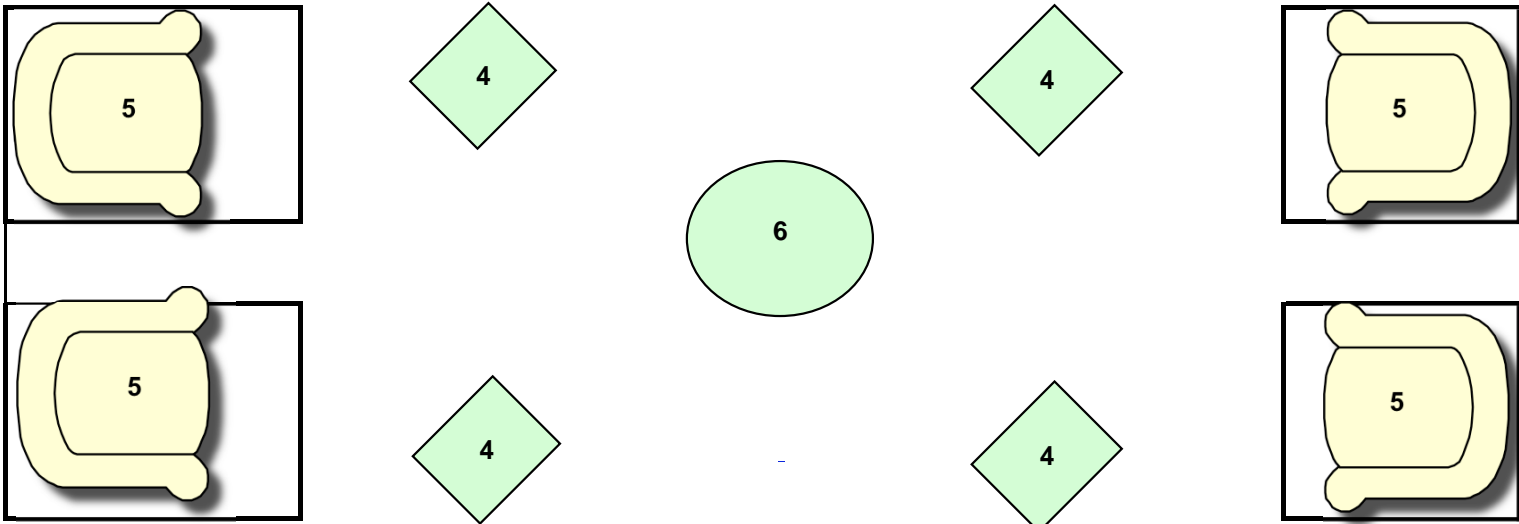

FOUNDATION DINING ROOM SEATING CHART

DINING ROOM ENTRANCE

FOUNDATION DINING ROOM SEATING CHART

DINING ROOM ENTRANCE

HOUSE OF BLUES
MUSIC HALL

MAIN STAGE

BAR

BAR

STEPS

STEPS

CAD LIVEWIRE SPECIAL EVENTS, 2007

HOUSE OF BLUES
MUSIC HALL

400 Seats

HOUSE OF BLUES
MUSIC HALL

HOUSE OF BLUES
MUSIC HALL

HOUSE OF BLUES
MUSIC HALL