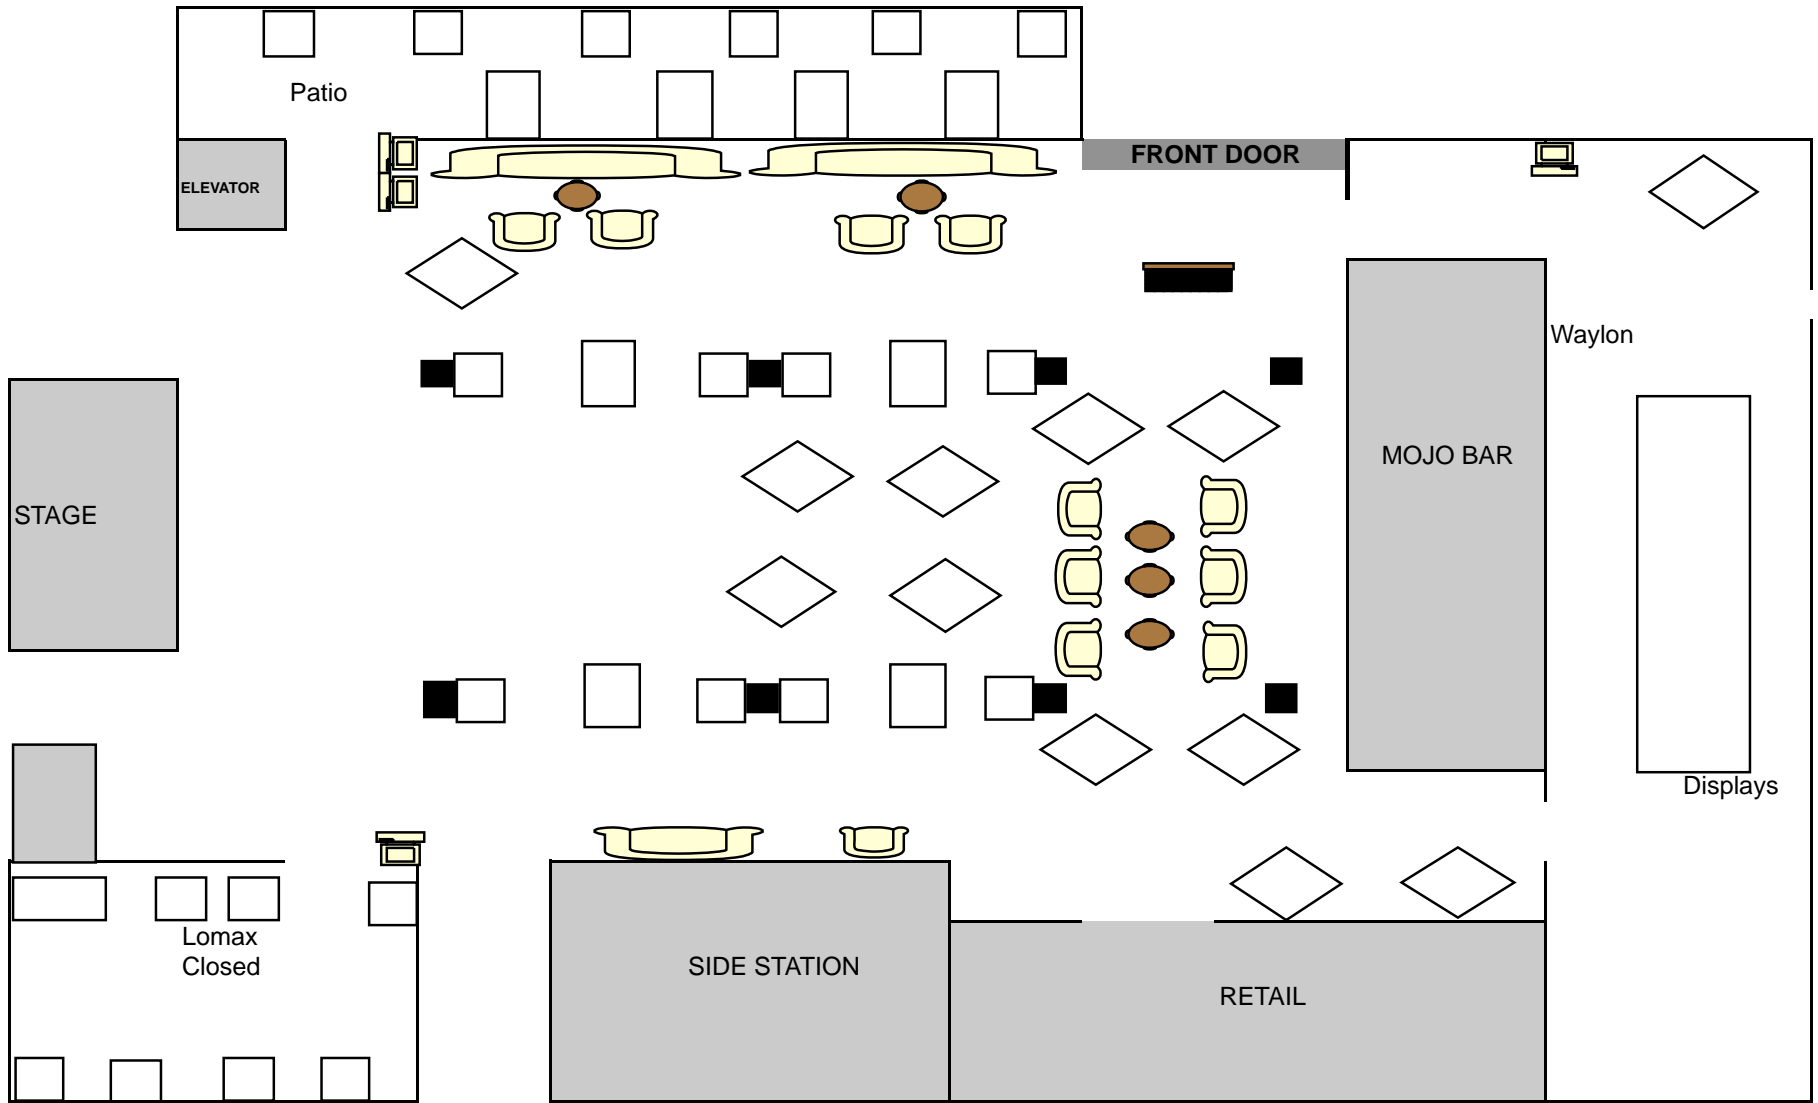

FOUNDATION DINING ROOM SEATING CHART

DINING ROOM ENTRANCE

FOUNDATION DINING ROOM SEATING CHART

DINING ROOM ENTRANCE

HOUSE OF BLUES
MUSIC HALL

MAIN STAGE

BAR

BAR

STEPS

STEPS

CAD LIVEWIRE SPECIAL EVENTS, 2007

HOUSE OF BLUES
MUSIC HALL

400 Seats

HOUSE OF BLUES
MUSIC HALL

HOUSE OF BLUES
MUSIC HALL

HOUSE OF BLUES
MUSIC HALL

Stage

SONNY BOY

1/2 Stage

BUFFET

DESSERT

SONNY BOY