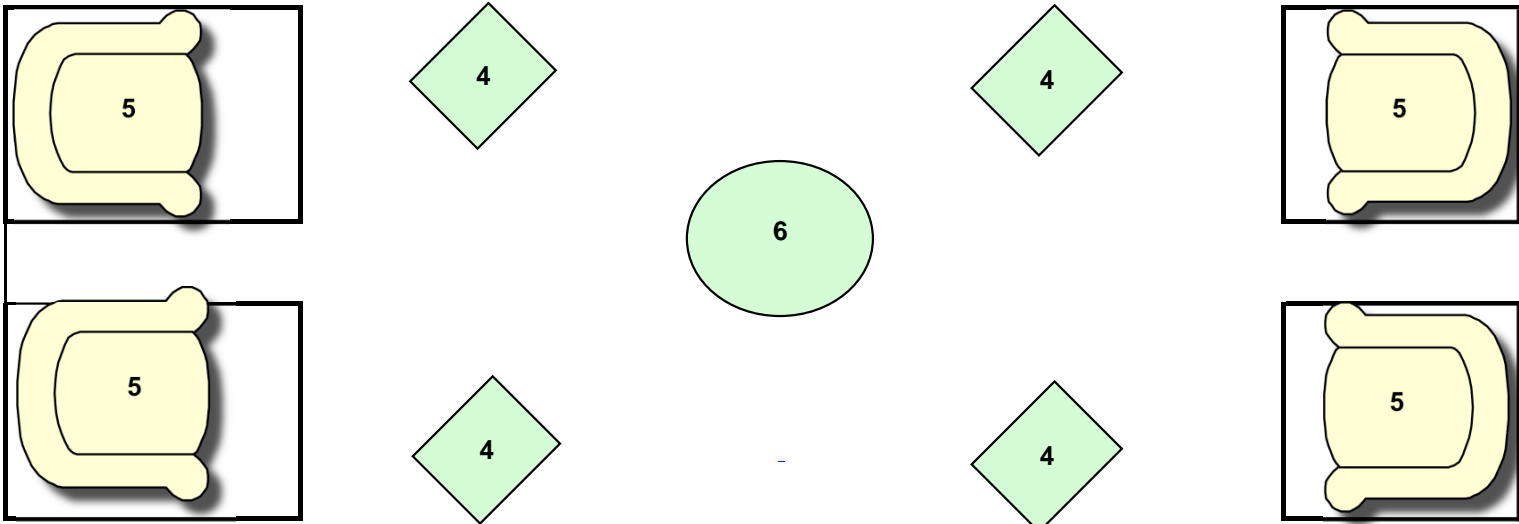

# FOUNDATION DINING ROOM SEATING CHART

DINING ROOM ENTRANCE

# FOUNDATION DINING ROOM SEATING CHART

DINING ROOM ENTRANCE

HOUSE OF BLUES  
MUSIC HALL

MAIN STAGE

BAR

BAR

STEPS

STEPS

HOUSE OF BLUES  
MUSIC HALL

400 Seats

HOUSE OF BLUES  
MUSIC HALL

HOUSE OF BLUES  
MUSIC HALL

HOUSE OF BLUES  
MUSIC HALL

Stage

SONNY BOY

1/2 Stage