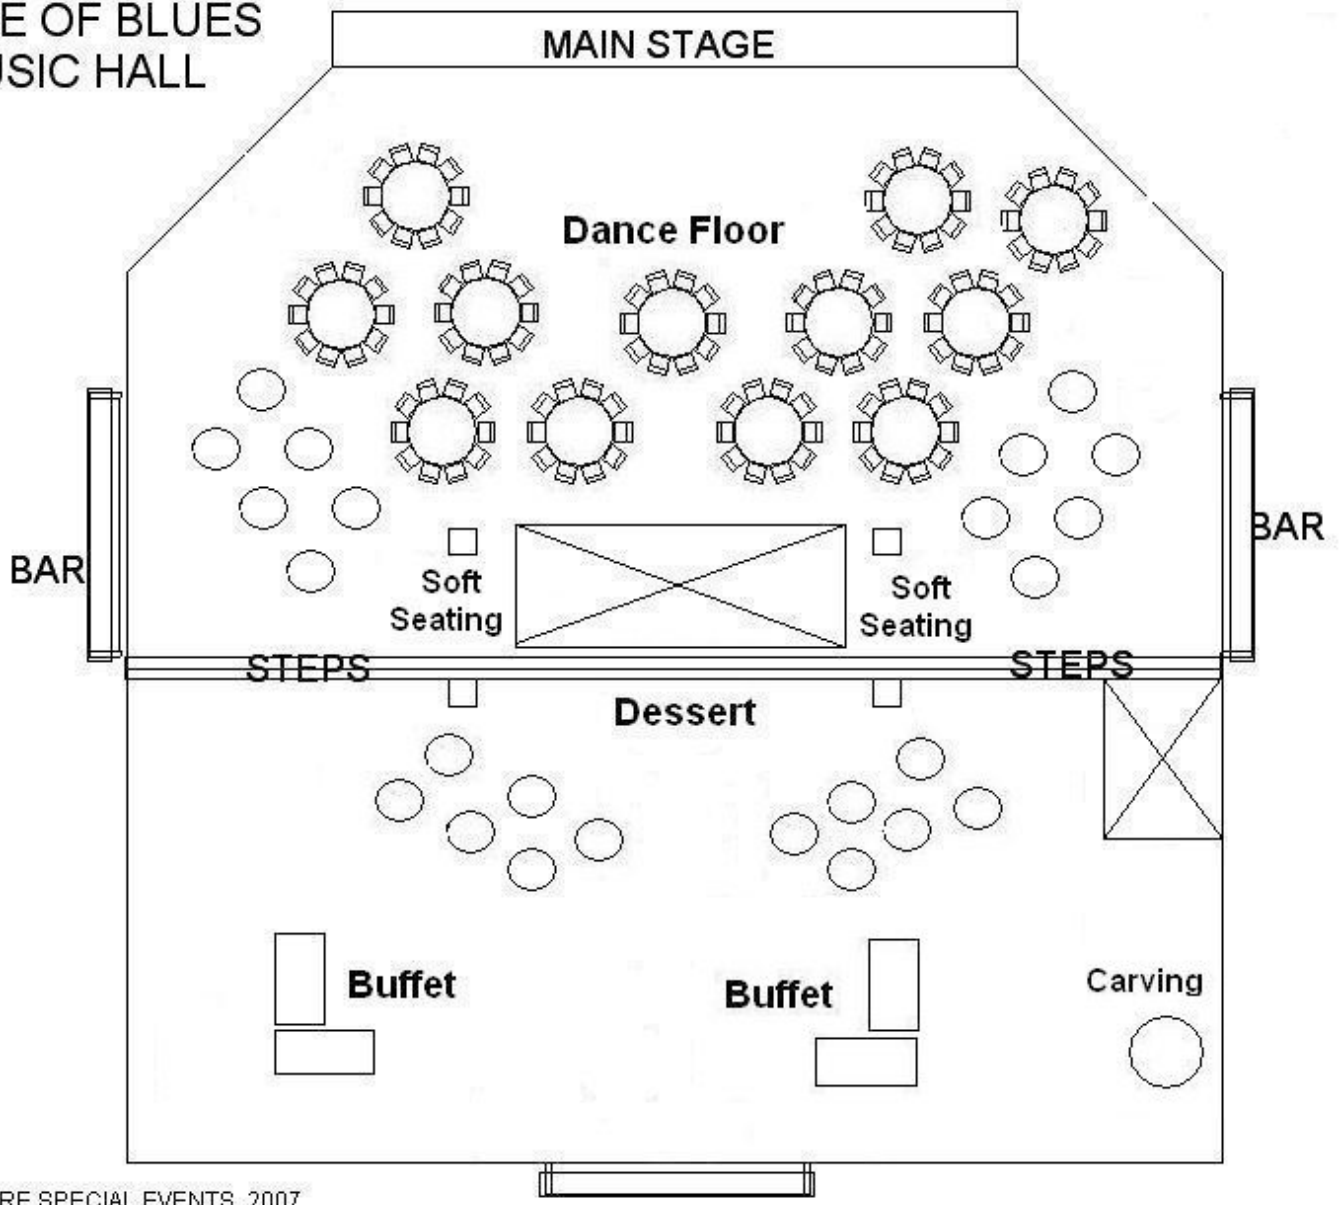

# FOUNDATION DINING ROOM SEATING CHART

DINING ROOM ENTRANCE

# FOUNDATION DINING ROOM SEATING CHART

DINING ROOM ENTRANCE

HOUSE OF BLUES  
MUSIC HALL

MAIN STAGE

BAR

BAR

STEPS

STEPS

HOUSE OF BLUES  
MUSIC HALL

400 Seats

HOUSE OF BLUES  
MUSIC HALL

HOUSE OF BLUES  
MUSIC HALL

HOUSE OF BLUES  
MUSIC HALL

Stage

SONNY BOY

1/2 Stage