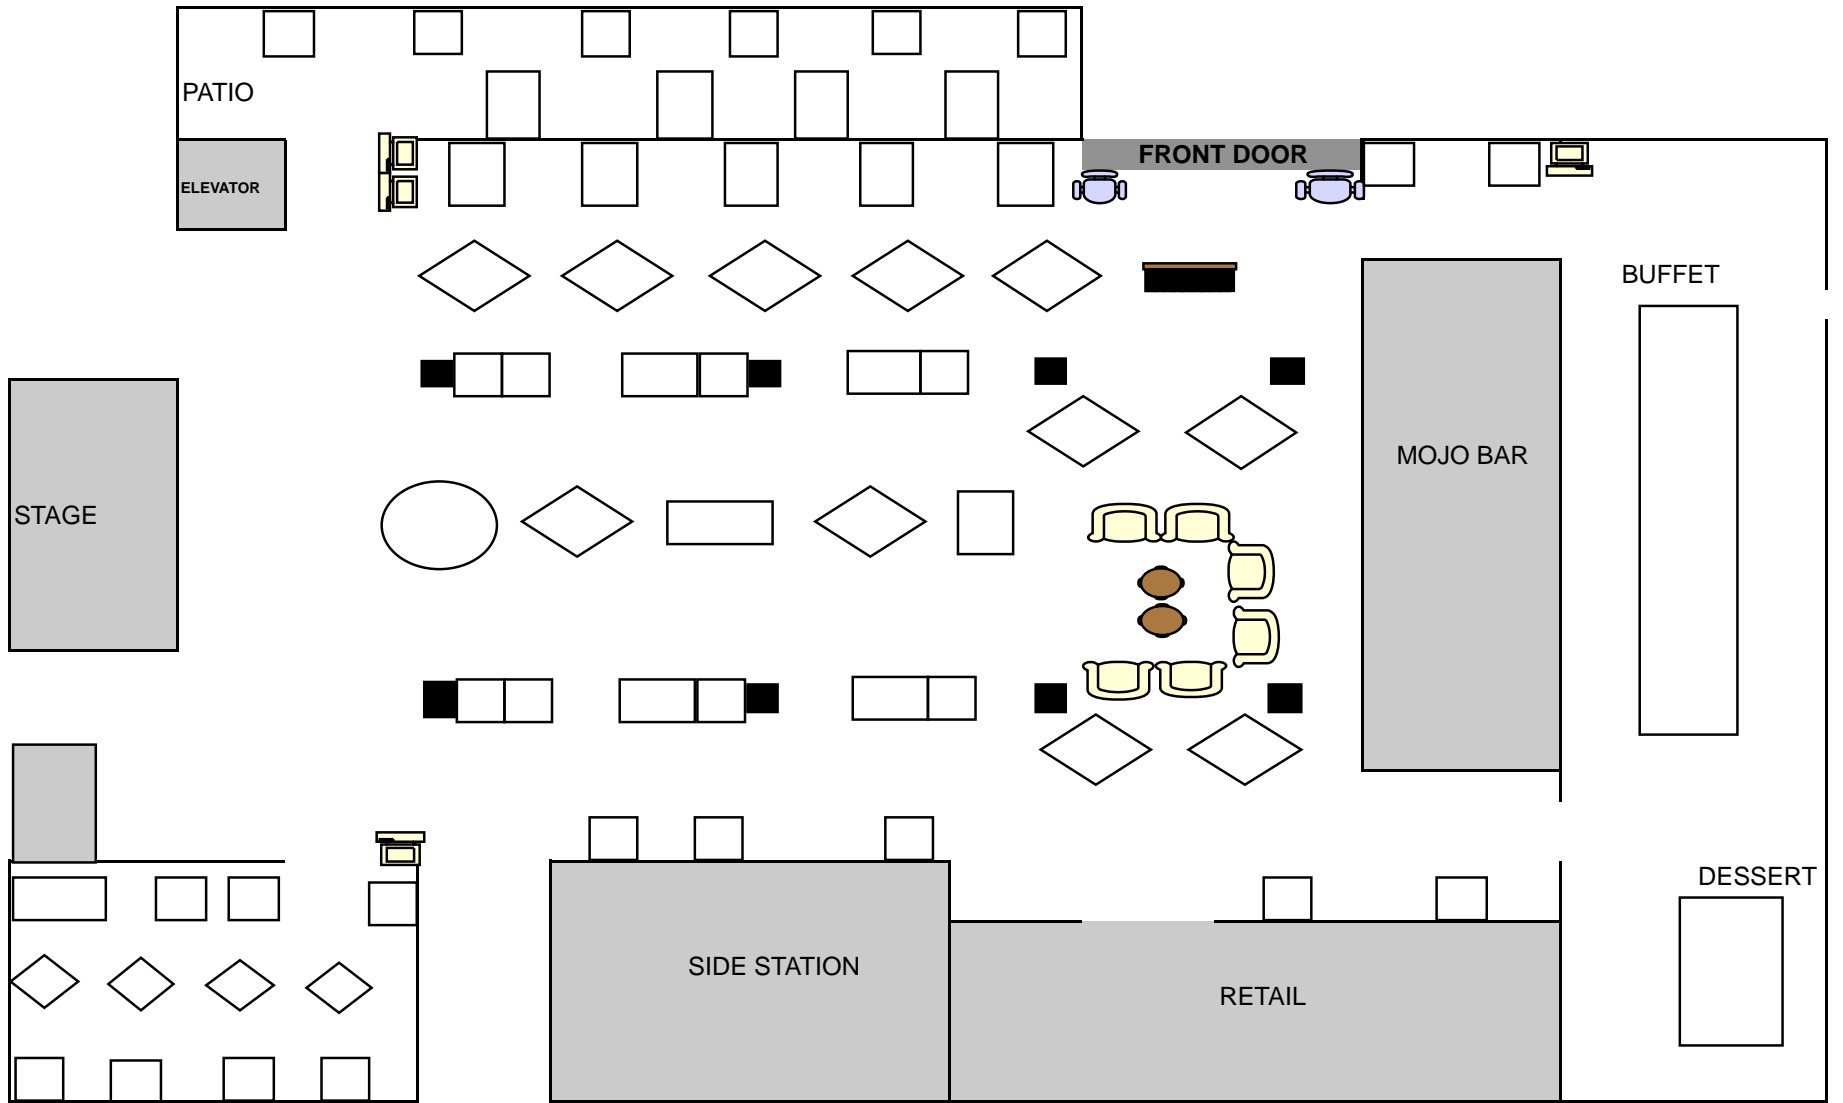

# FOUNDATION DINING ROOM SEATING CHART

DINING ROOM ENTRANCE

# FOUNDATION DINING ROOM SEATING CHART

DINING ROOM ENTRANCE

HOUSE OF BLUES  
MUSIC HALL

MAIN STAGE

BAR

BAR

STEPS

STEPS

HOUSE OF BLUES  
MUSIC HALL

400 Seats

HOUSE OF BLUES  
MUSIC HALL

HOUSE OF BLUES  
MUSIC HALL

HOUSE OF BLUES  
MUSIC HALL

Stage

SONNY BOY

1/2 Stage