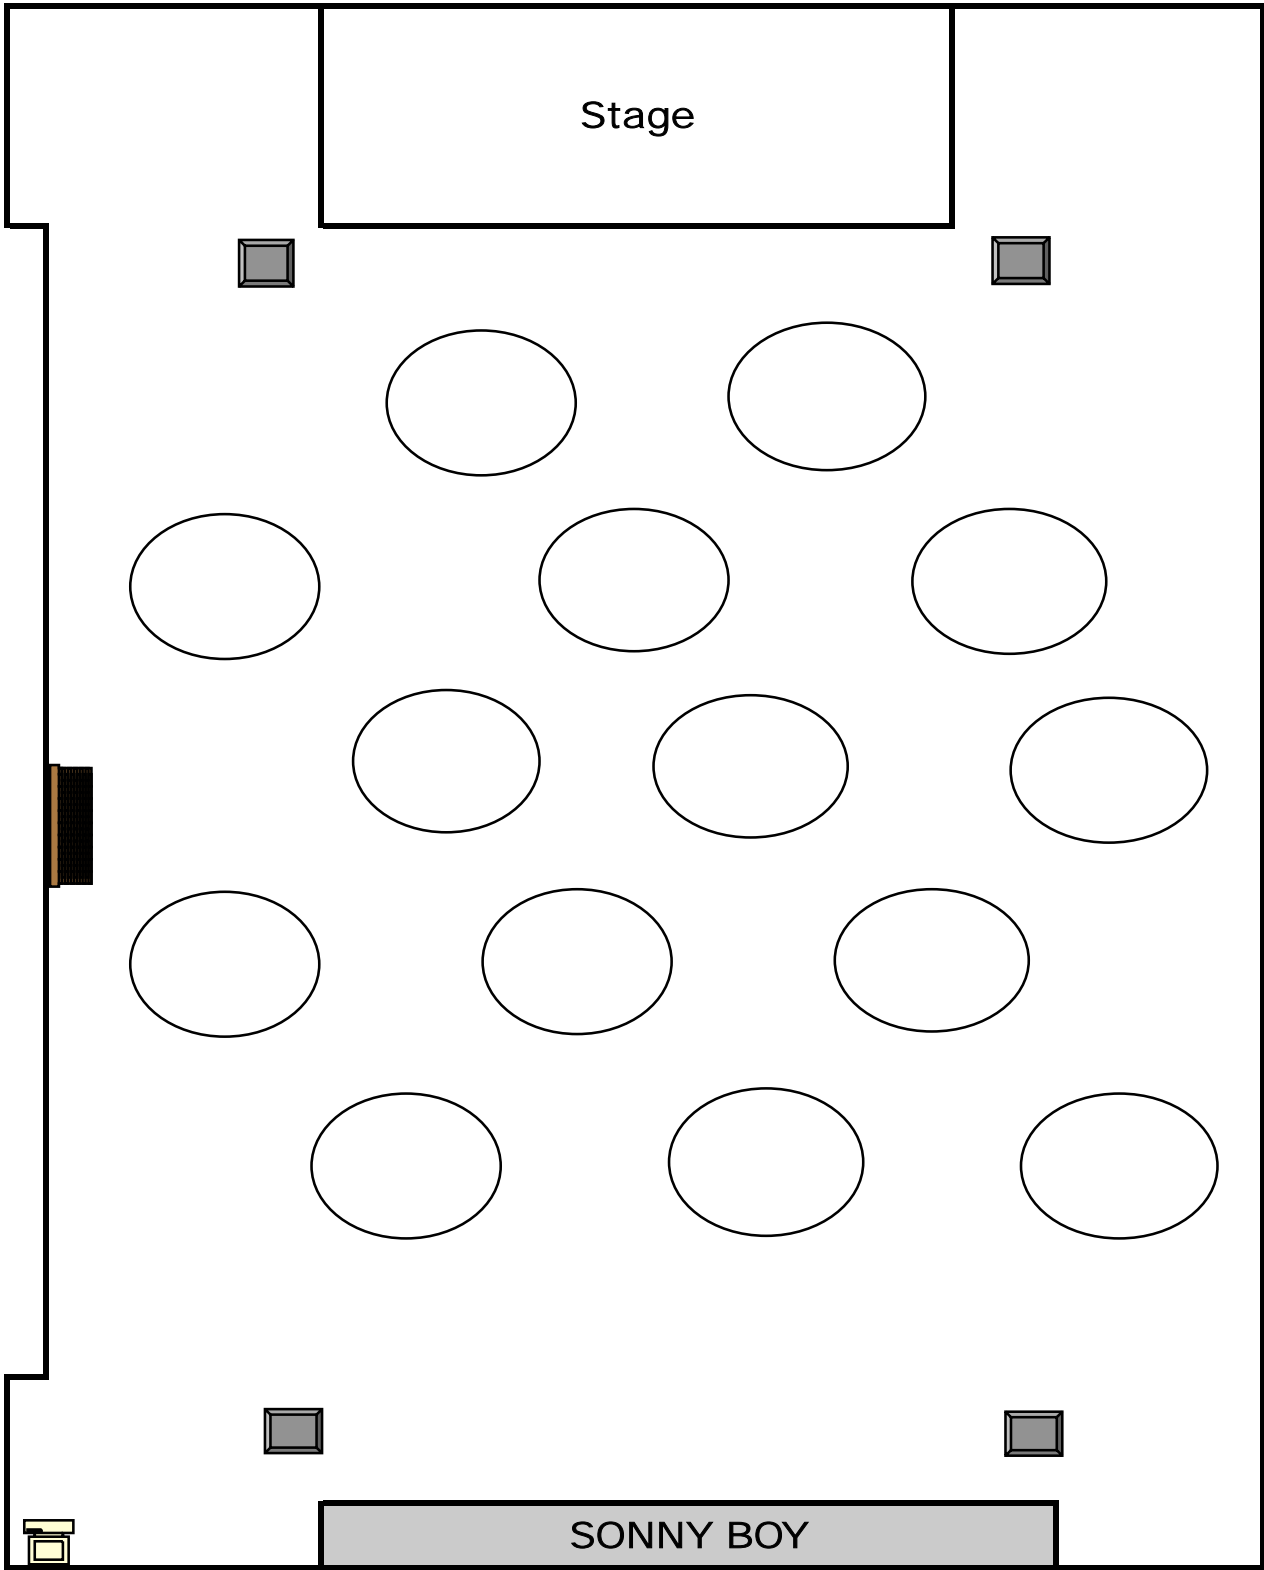

FOUNDATION DINING ROOM SEATING CHART

DINING ROOM ENTRANCE

FOUNDATION DINING ROOM SEATING CHART

DINING ROOM ENTRANCE

HOUSE OF BLUES
MUSIC HALL

MAIN STAGE

BAR

BAR

STEPS

STEPS

CAD LIVEWIRE SPECIAL EVENTS, 2007

HOUSE OF BLUES
MUSIC HALL

400 Seats

HOUSE OF BLUES
MUSIC HALL

HOUSE OF BLUES
MUSIC HALL

HOUSE OF BLUES
MUSIC HALL

Stage

SONNY BOY

1/2 Stage

BUFFET

DESSERT

SONNY BOY