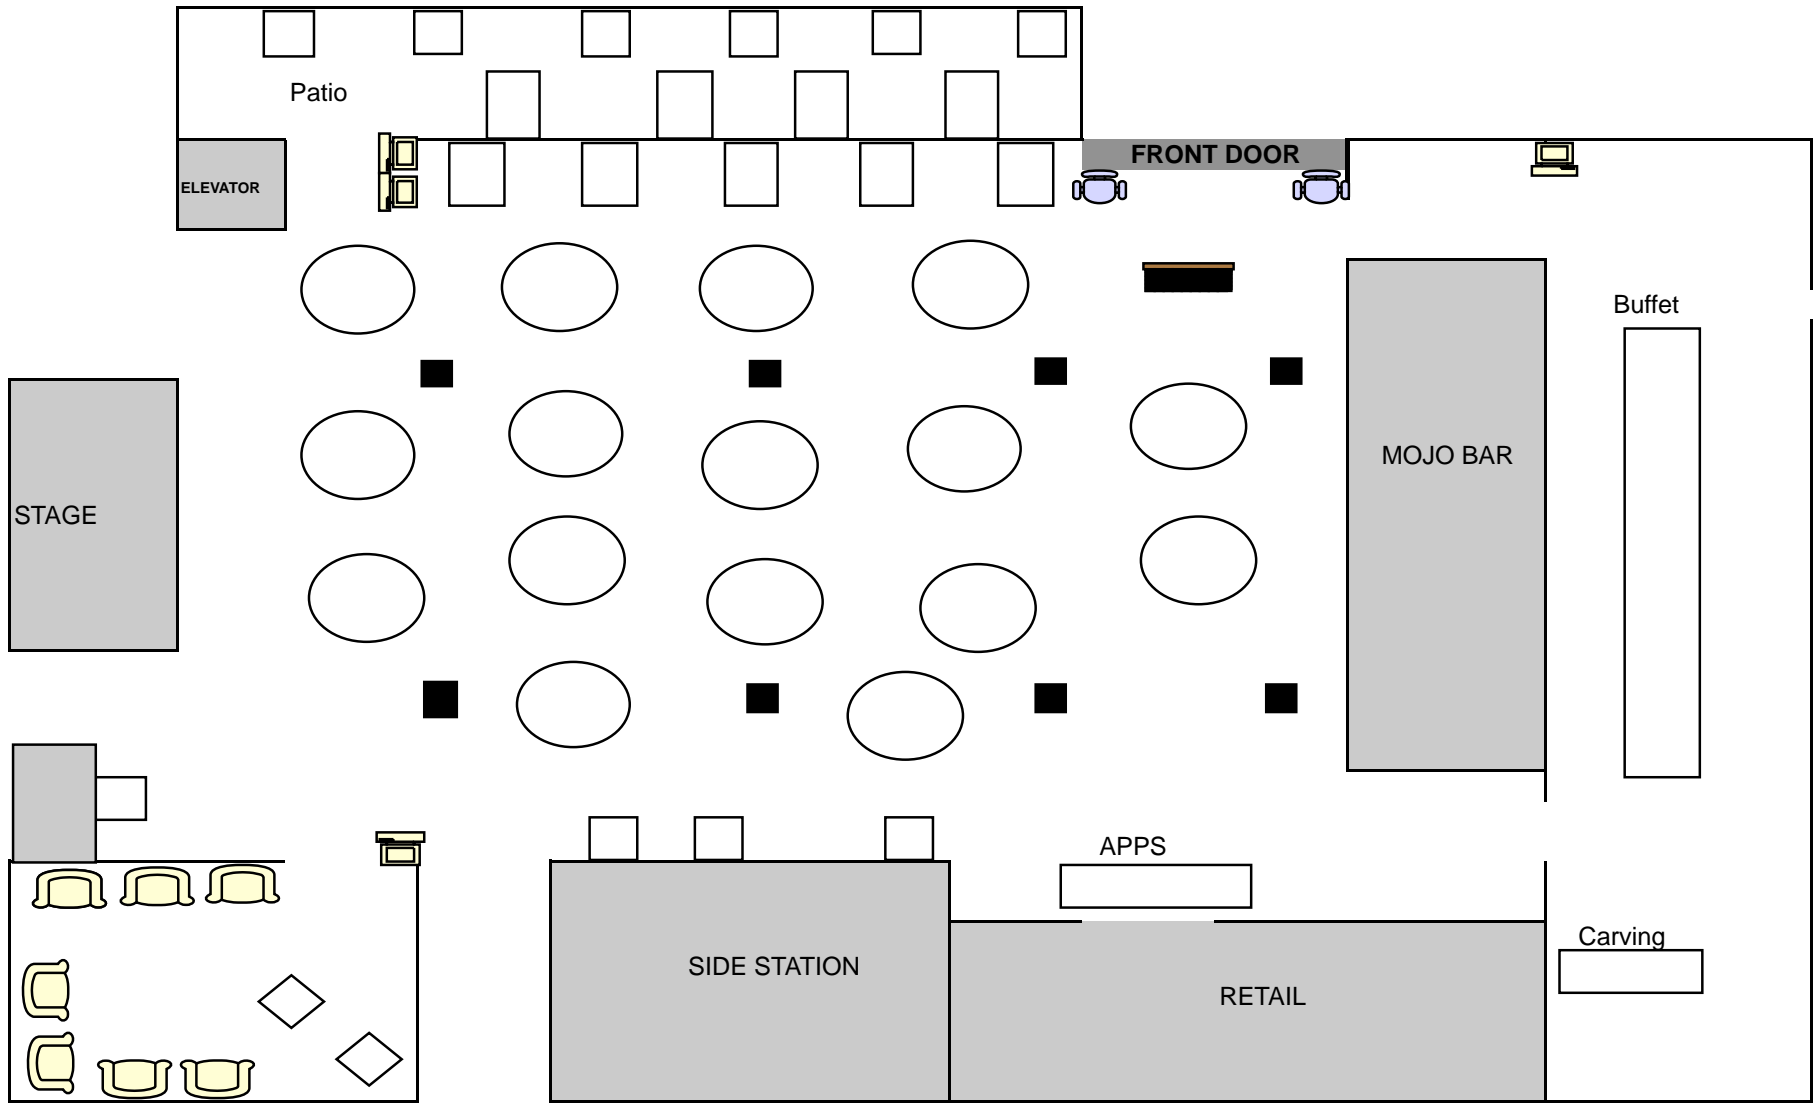

# FOUNDATION DINING ROOM SEATING CHART

DINING ROOM ENTRANCE

# FOUNDATION DINING ROOM SEATING CHART

DINING ROOM ENTRANCE

HOUSE OF BLUES  
MUSIC HALL

MAIN STAGE

BAR

BAR

STEPS

STEPS

HOUSE OF BLUES  
MUSIC HALL

400 Seats

HOUSE OF BLUES  
MUSIC HALL

HOUSE OF BLUES  
MUSIC HALL

HOUSE OF BLUES  
MUSIC HALL

Stage

SONNY BOY

1/2 Stage