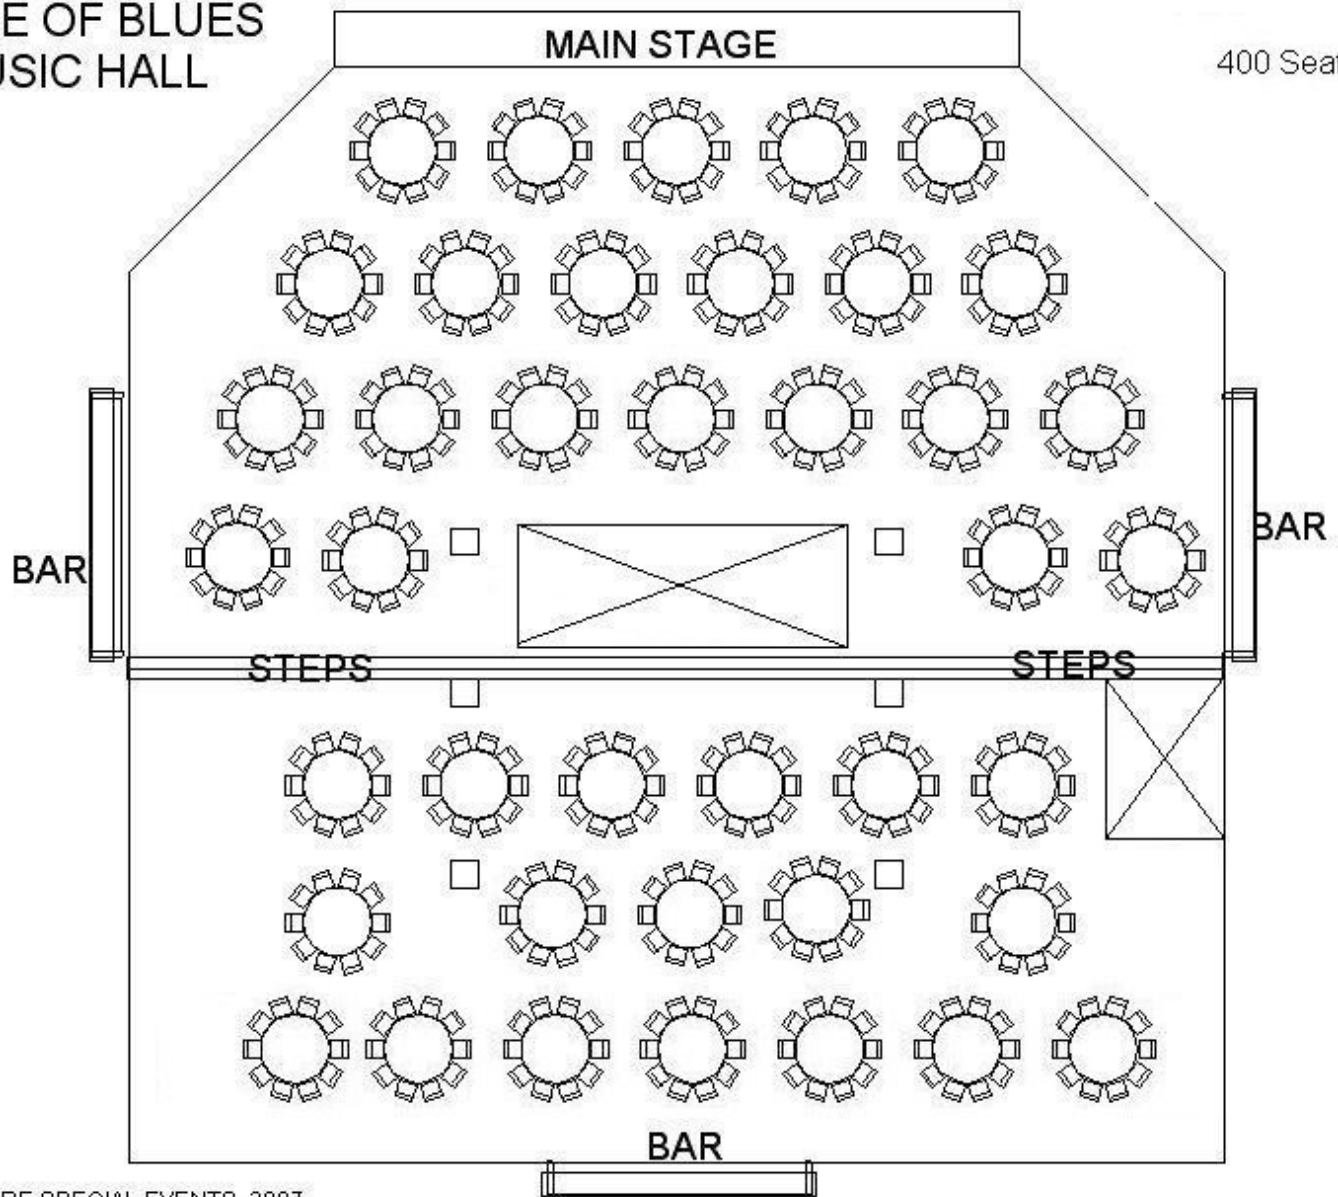

FOUNDATION DINING ROOM SEATING CHART

DINING ROOM ENTRANCE

FOUNDATION DINING ROOM SEATING CHART

DINING ROOM ENTRANCE

HOUSE OF BLUES
MUSIC HALL

MAIN STAGE

BAR

BAR

STEPS

STEPS

CAD LIVEWIRE SPECIAL EVENTS, 2007

HOUSE OF BLUES
MUSIC HALL

400 Seats

HOUSE OF BLUES
MUSIC HALL

HOUSE OF BLUES
MUSIC HALL

HOUSE OF BLUES
MUSIC HALL

Stage

SONNY BOY

1/2 Stage

BUFFET

DESSERT

SONNY BOY