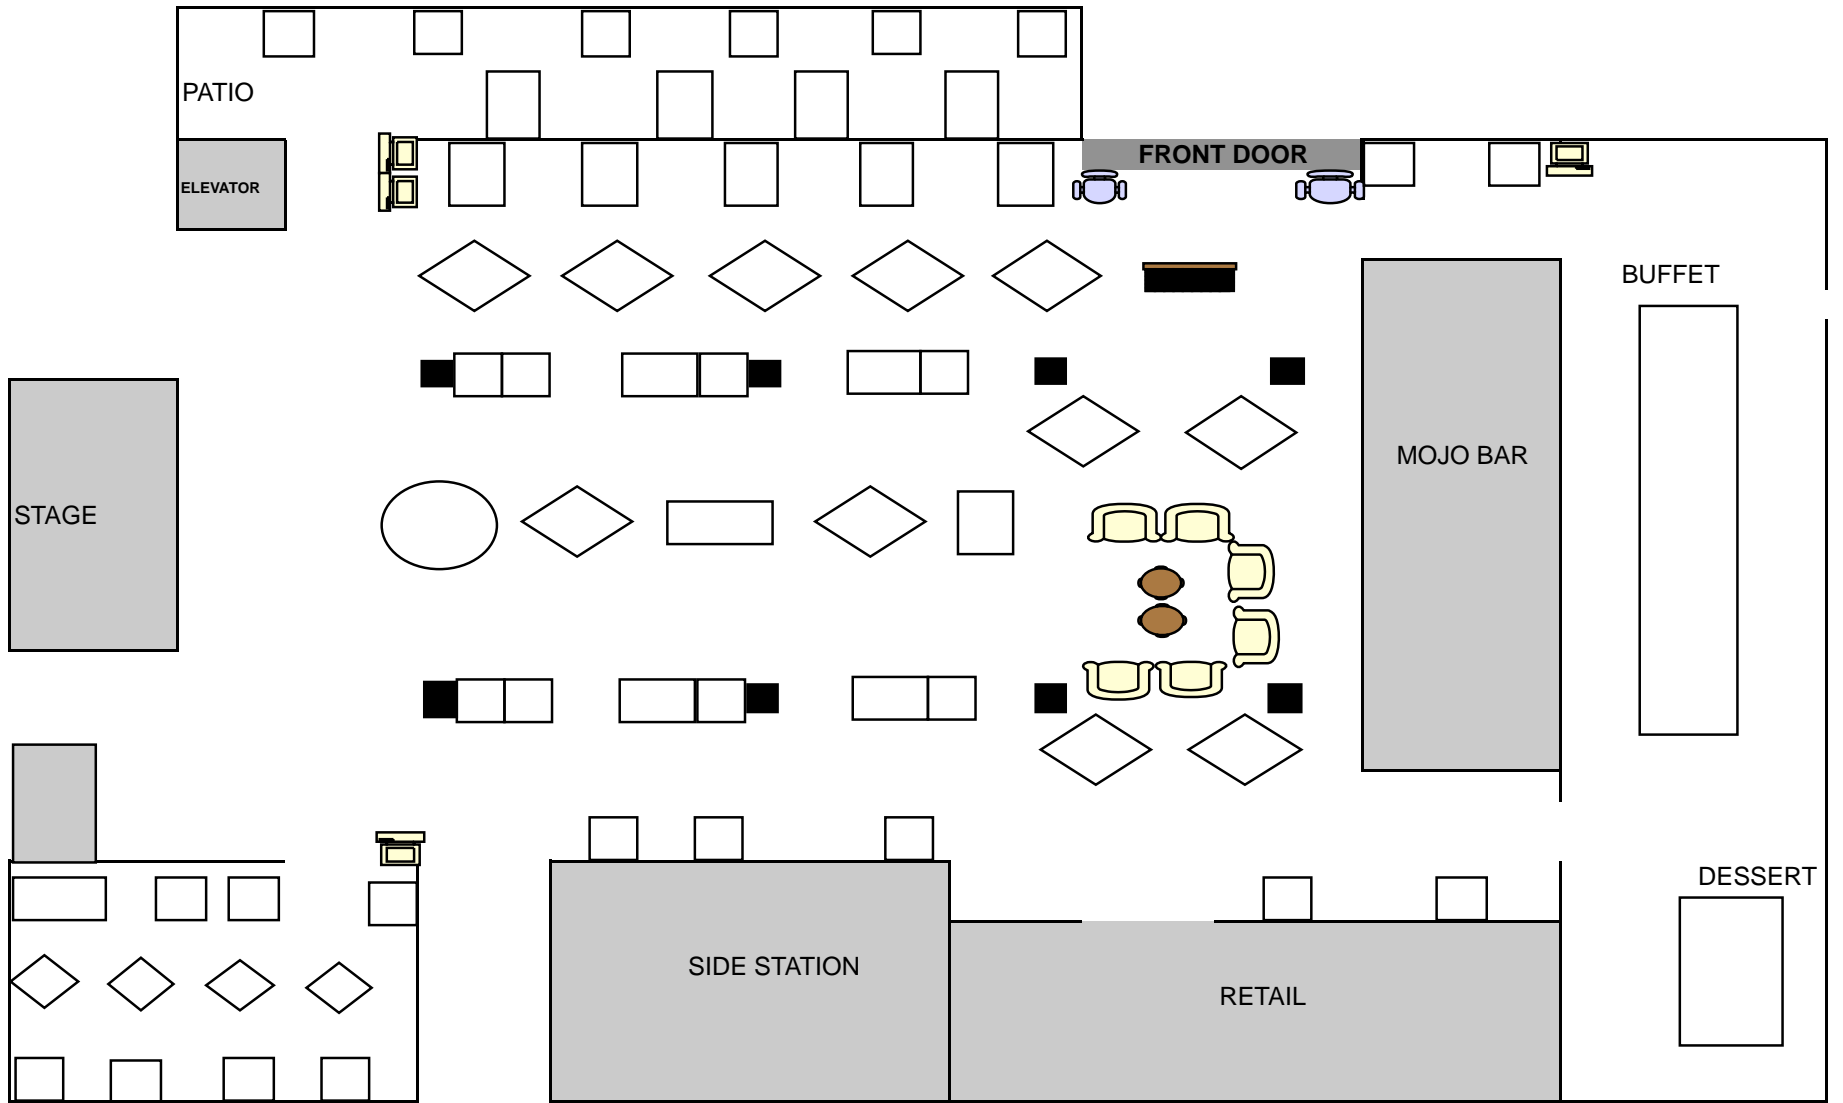

FOUNDATION DINING ROOM SEATING CHART

DINING ROOM ENTRANCE

FOUNDATION DINING ROOM SEATING CHART

DINING ROOM ENTRANCE

HOUSE OF BLUES
MUSIC HALL

MAIN STAGE

BAR

BAR

STEPS

STEPS

CAD LIVEWIRE SPECIAL EVENTS, 2007

HOUSE OF BLUES
MUSIC HALL

400 Seats

HOUSE OF BLUES
MUSIC HALL

HOUSE OF BLUES
MUSIC HALL

HOUSE OF BLUES
MUSIC HALL

Stage

SONNY BOY

1/2 Stage

BUFFET

DESSERT

SONNY BOY