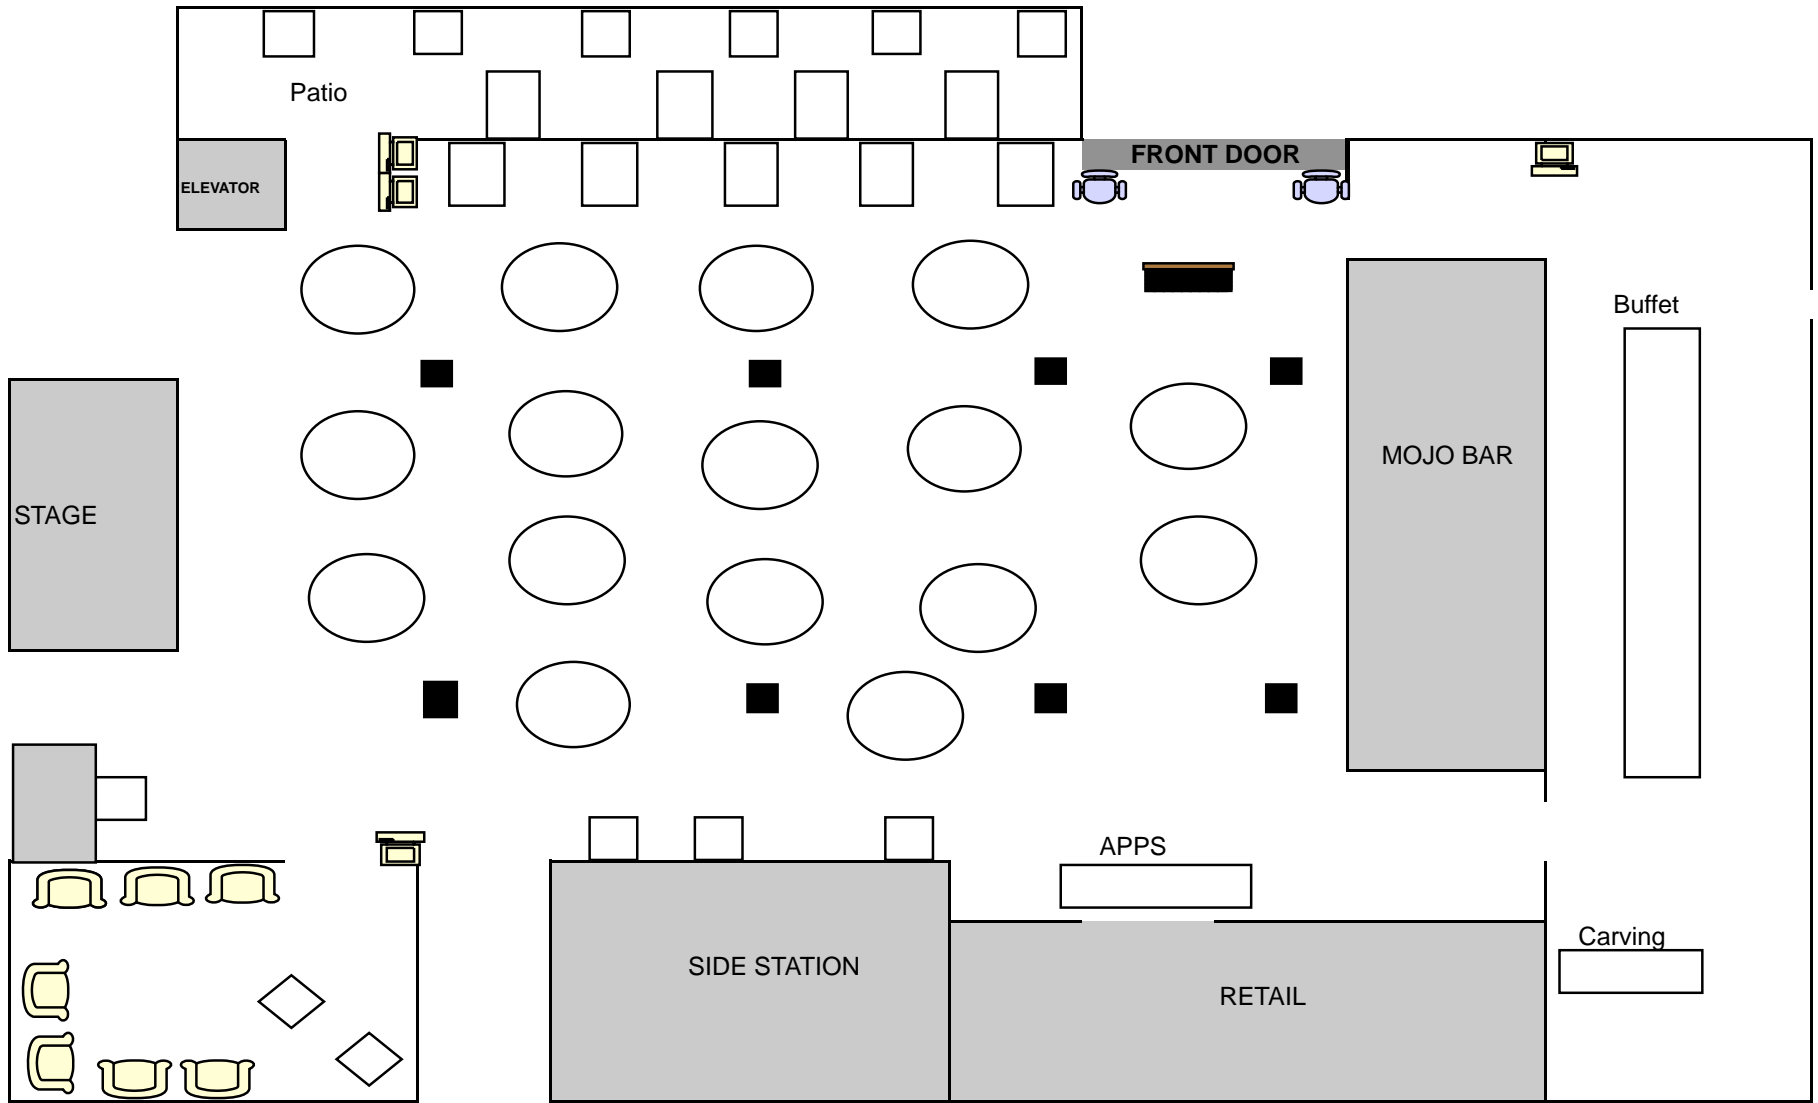

FOUNDATION DINING ROOM SEATING CHART

DINING ROOM ENTRANCE

FOUNDATION DINING ROOM SEATING CHART

DINING ROOM ENTRANCE

HOUSE OF BLUES
MUSIC HALL

MAIN STAGE

BAR

BAR

STEPS

STEPS

CAD LIVEWIRE SPECIAL EVENTS, 2007

HOUSE OF BLUES
MUSIC HALL

400 Seats

HOUSE OF BLUES
MUSIC HALL

HOUSE OF BLUES
MUSIC HALL

HOUSE OF BLUES
MUSIC HALL

Stage

SONNY BOY

1/2 Stage

BUFFET

DESSERT

SONNY BOY