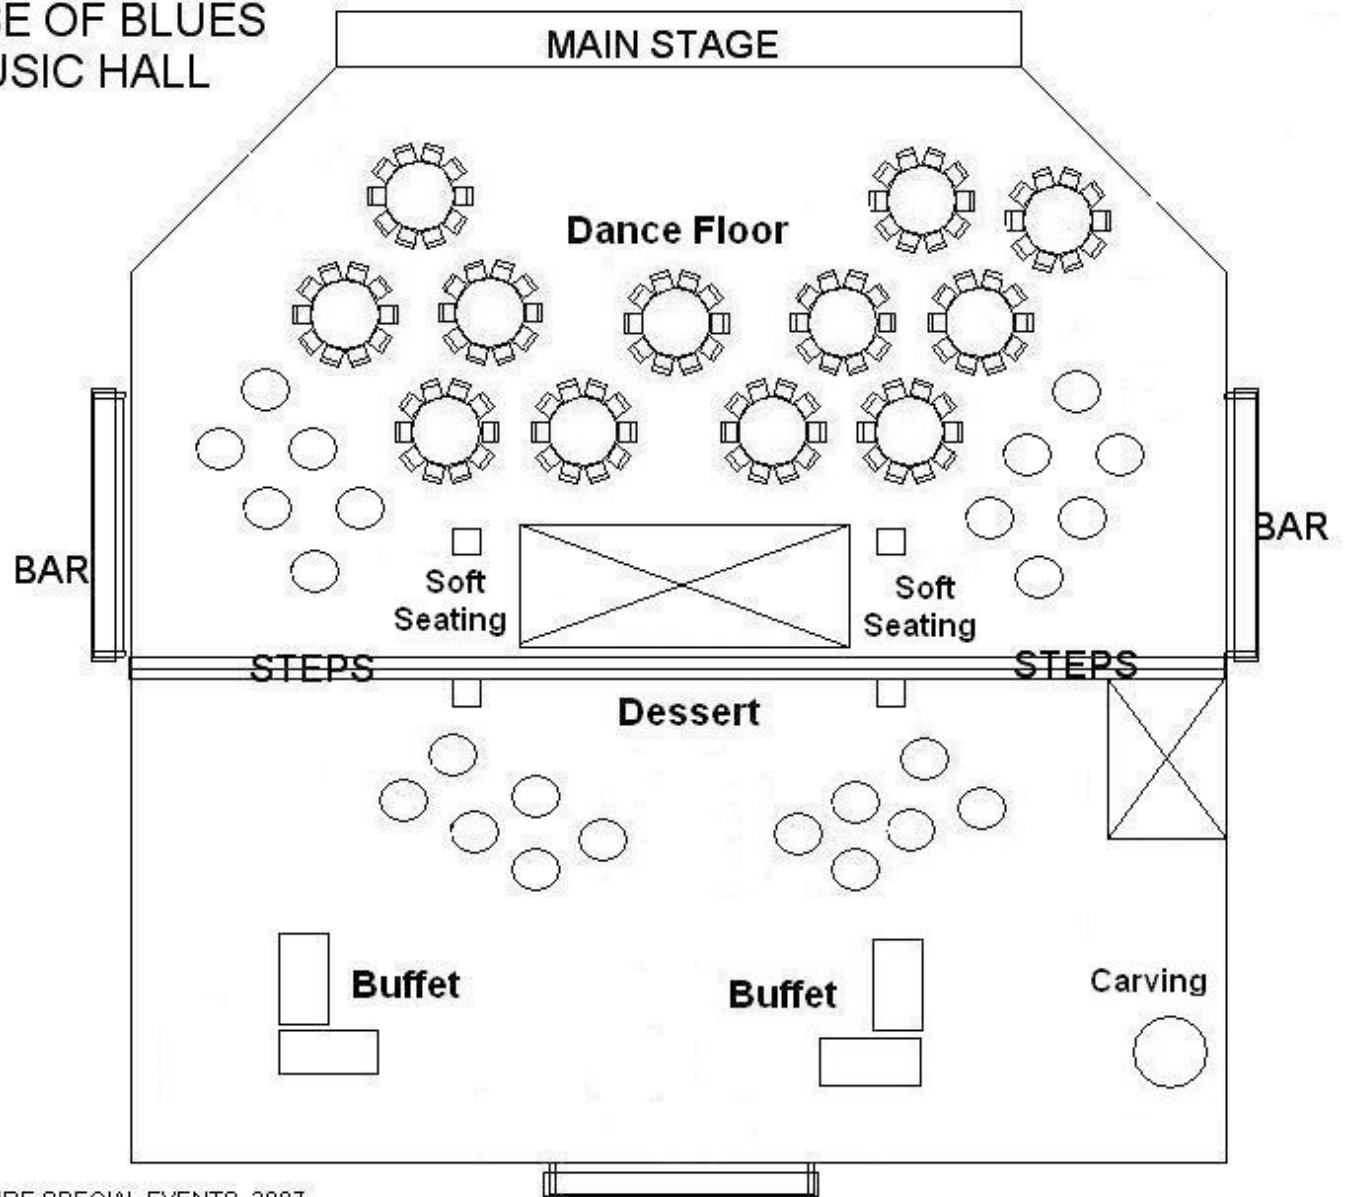

FOUNDATION DINING ROOM SEATING CHART

DINING ROOM ENTRANCE

FOUNDATION DINING ROOM SEATING CHART

DINING ROOM ENTRANCE

HOUSE OF BLUES
MUSIC HALL

MAIN STAGE

BAR

BAR

STEPS

STEPS

CAD LIVEWIRE SPECIAL EVENTS, 2007

HOUSE OF BLUES
MUSIC HALL

400 Seats

HOUSE OF BLUES
MUSIC HALL

HOUSE OF BLUES
MUSIC HALL

HOUSE OF BLUES
MUSIC HALL

Stage

SONNY BOY

1/2 Stage

BUFFET

DESSERT

SONNY BOY