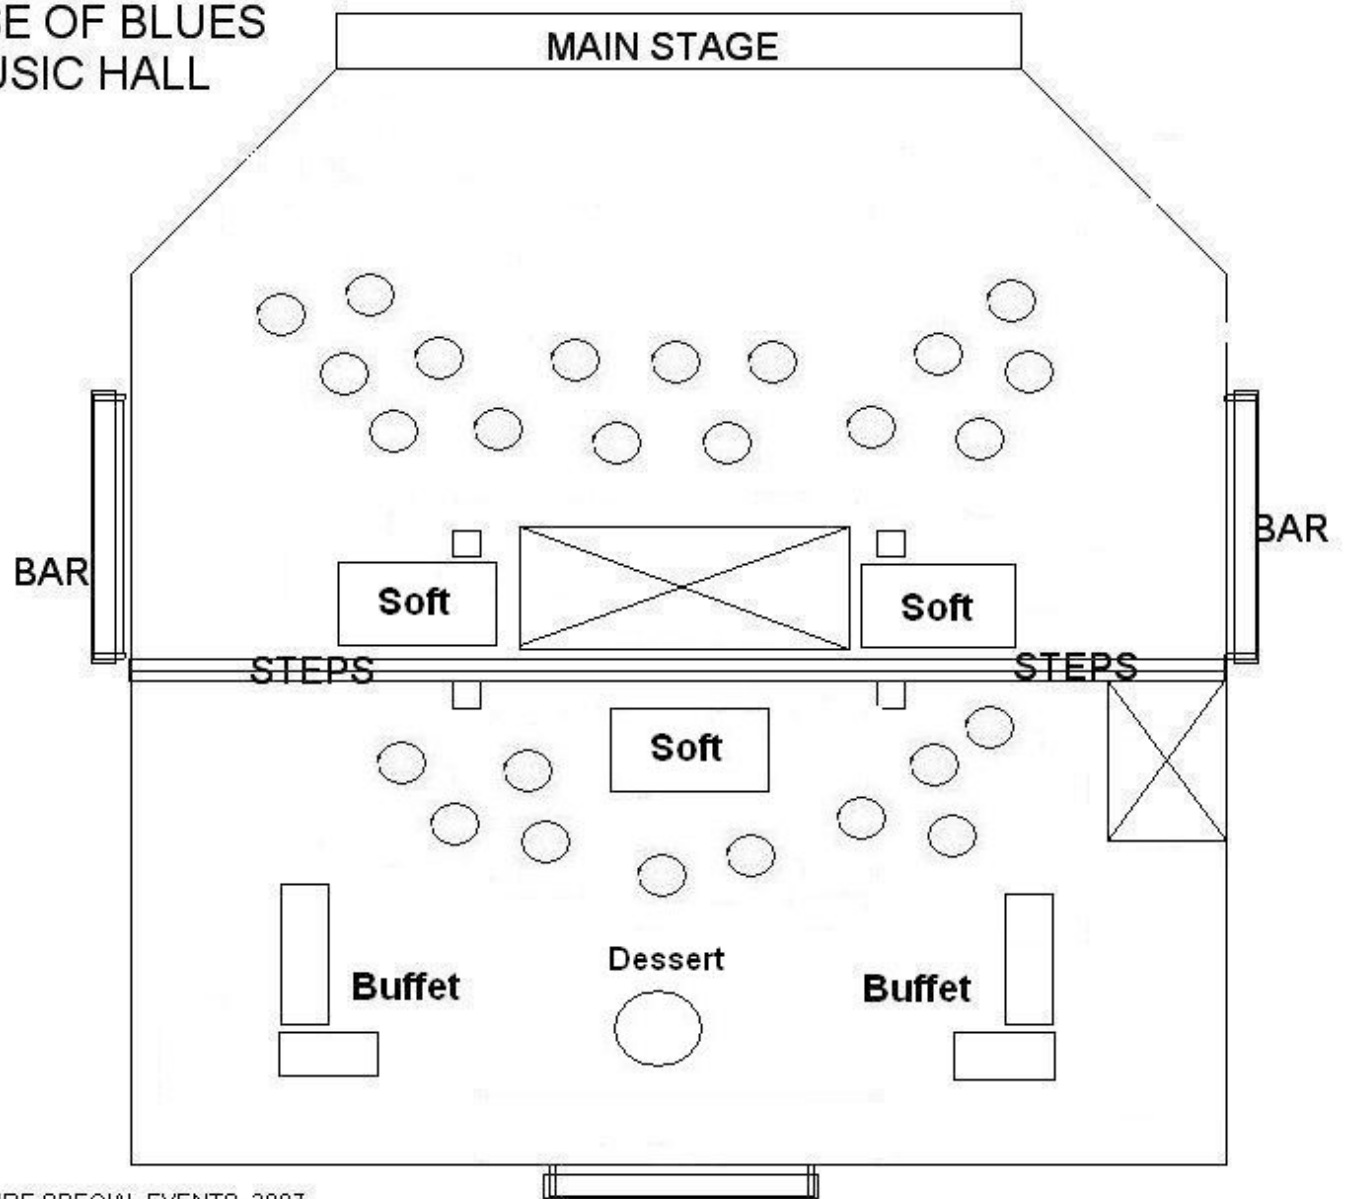

# FOUNDATION DINING ROOM SEATING CHART

DINING ROOM ENTRANCE

# FOUNDATION DINING ROOM SEATING CHART

DINING ROOM ENTRANCE

HOUSE OF BLUES  
MUSIC HALL

MAIN STAGE

BAR

BAR

STEPS

STEPS

HOUSE OF BLUES  
MUSIC HALL

400 Seats

HOUSE OF BLUES  
MUSIC HALL

HOUSE OF BLUES  
MUSIC HALL

HOUSE OF BLUES  
MUSIC HALL

Stage

SONNY BOY

1/2 Stage