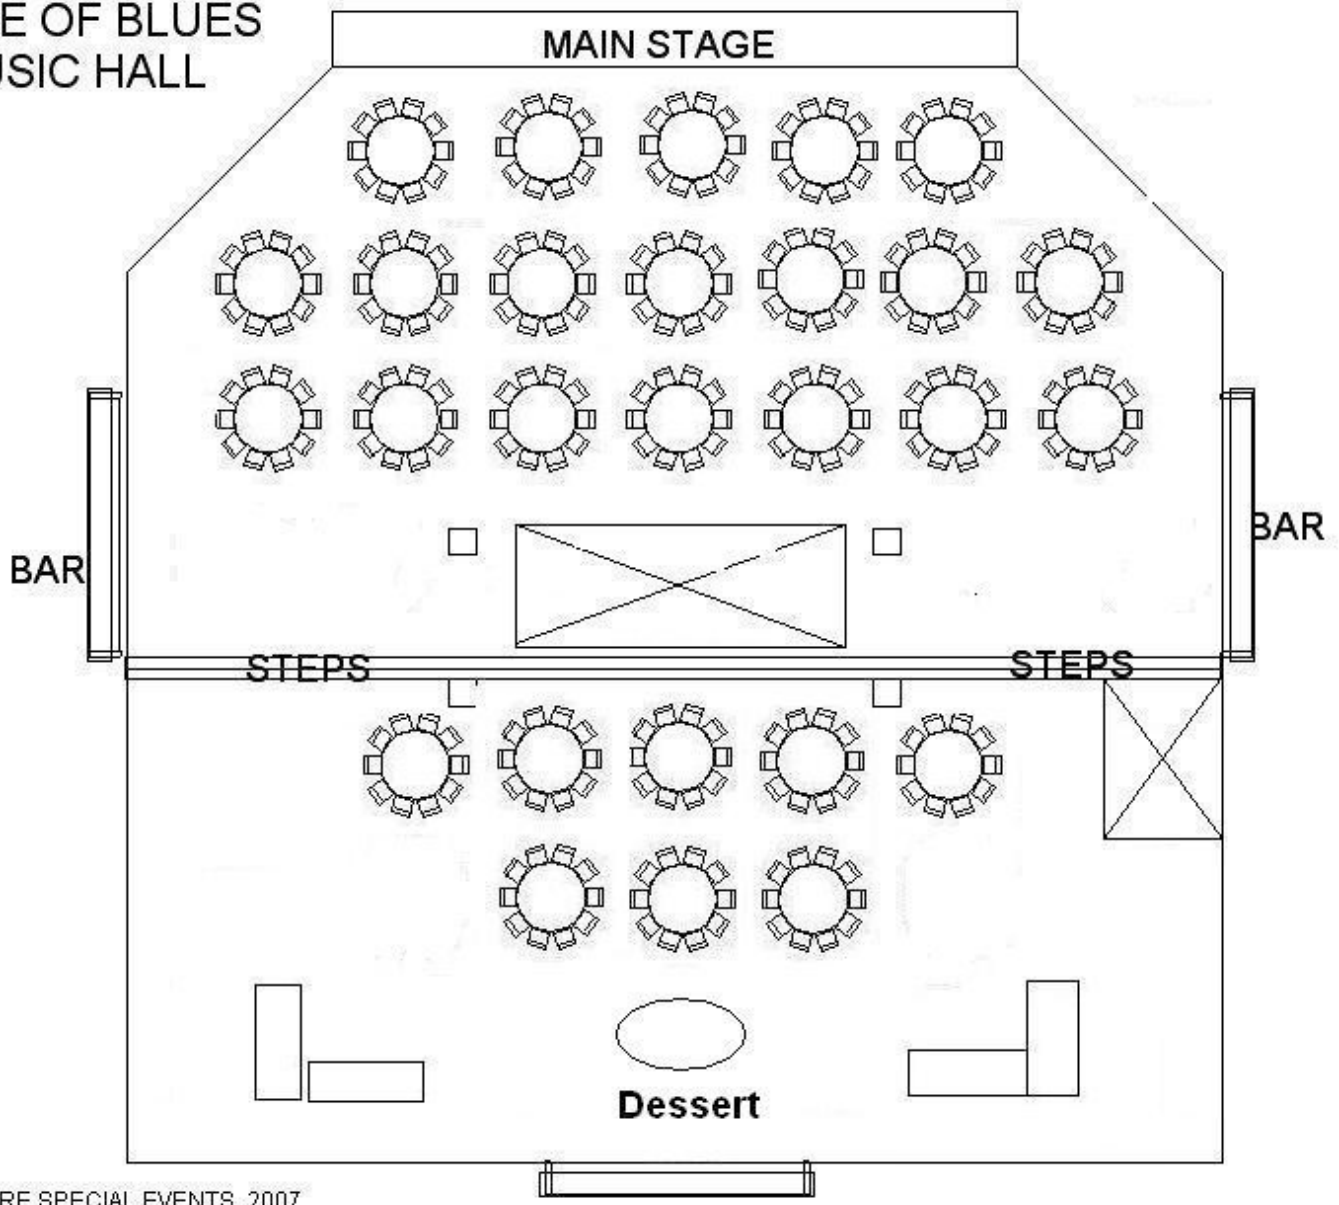

# FOUNDATION DINING ROOM SEATING CHART

DINING ROOM ENTRANCE

# FOUNDATION DINING ROOM SEATING CHART

DINING ROOM ENTRANCE

HOUSE OF BLUES  
MUSIC HALL

MAIN STAGE

BAR

BAR

STEPS

STEPS

HOUSE OF BLUES  
MUSIC HALL

400 Seats

HOUSE OF BLUES  
MUSIC HALL

HOUSE OF BLUES  
MUSIC HALL

HOUSE OF BLUES  
MUSIC HALL

Stage

SONNY BOY

1/2 Stage