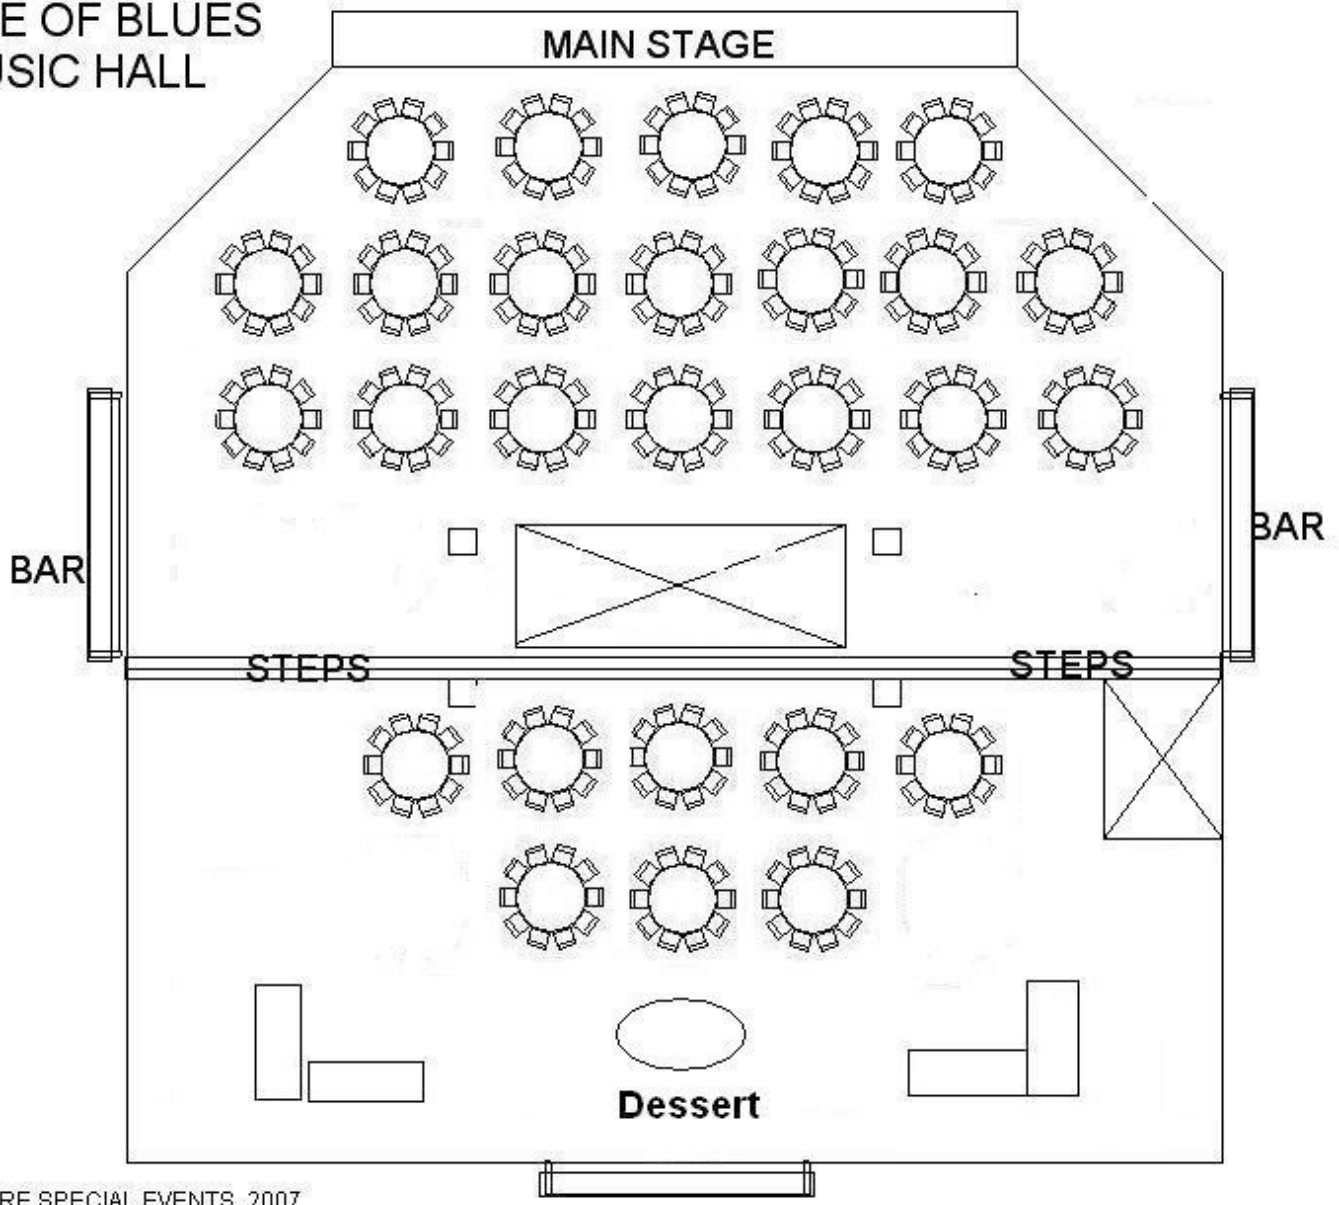

FOUNDATION DINING ROOM SEATING CHART

DINING ROOM ENTRANCE

FOUNDATION DINING ROOM SEATING CHART

DINING ROOM ENTRANCE

HOUSE OF BLUES
MUSIC HALL

MAIN STAGE

BAR

BAR

STEPS

STEPS

CAD LIVEWIRE SPECIAL EVENTS, 2007

HOUSE OF BLUES
MUSIC HALL

400 Seats

HOUSE OF BLUES
MUSIC HALL

HOUSE OF BLUES
MUSIC HALL

HOUSE OF BLUES
MUSIC HALL

Stage

SONNY BOY

1/2 Stage

BUFFET

DESSERT

SONNY BOY