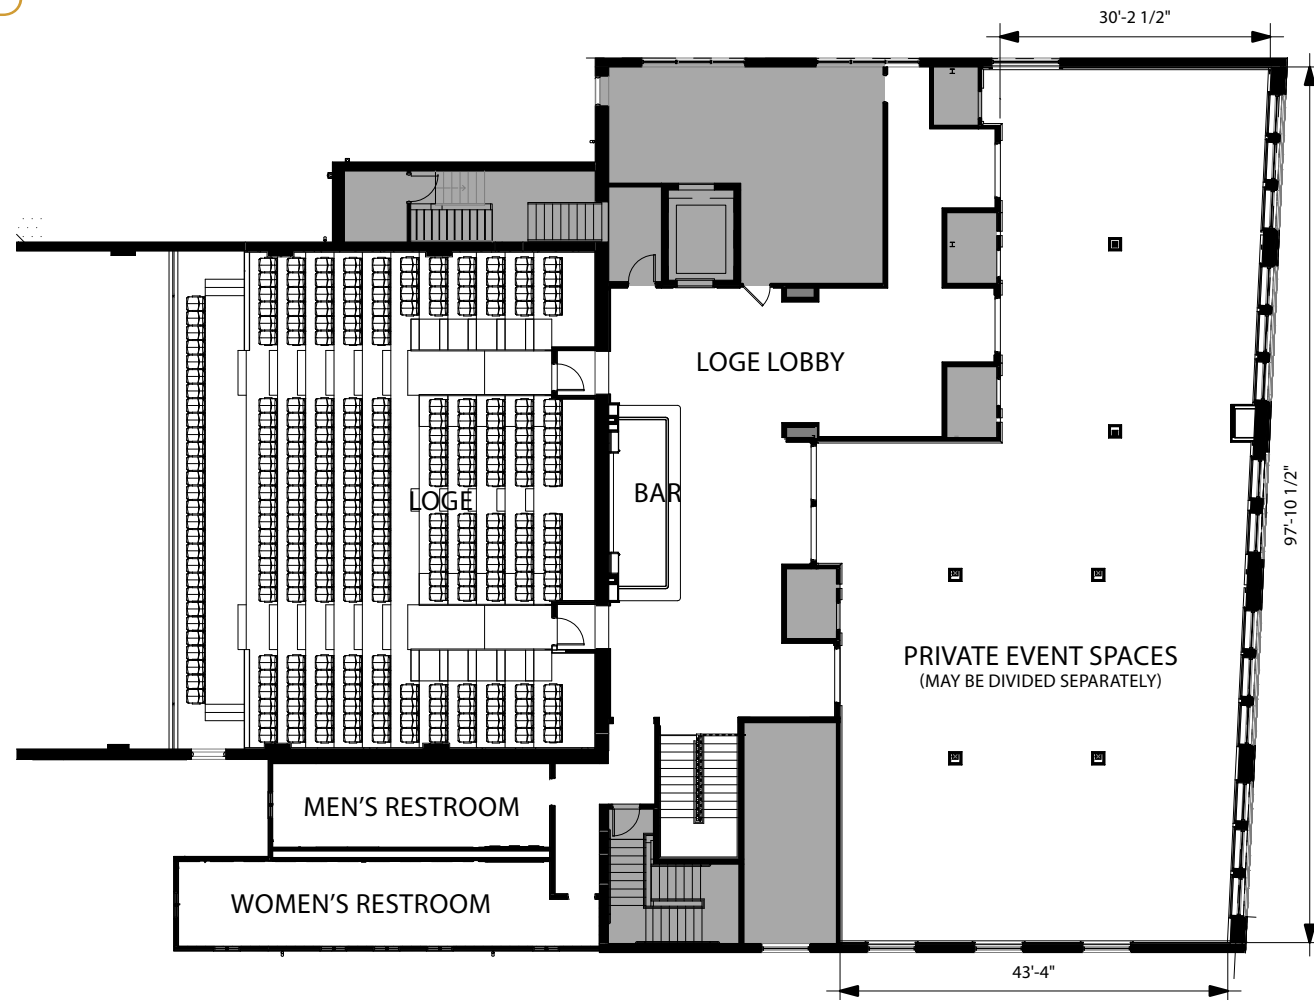

3110 Roswell Road
Atlanta, GA 30305

BUCKHEAD THEATRE

MAIN LEVEL & THEATRE ORCHESTRA

3110 Roswell Road
Atlanta, GA 30305

LOGE LEVEL & PRIVATE EVENT SPACES