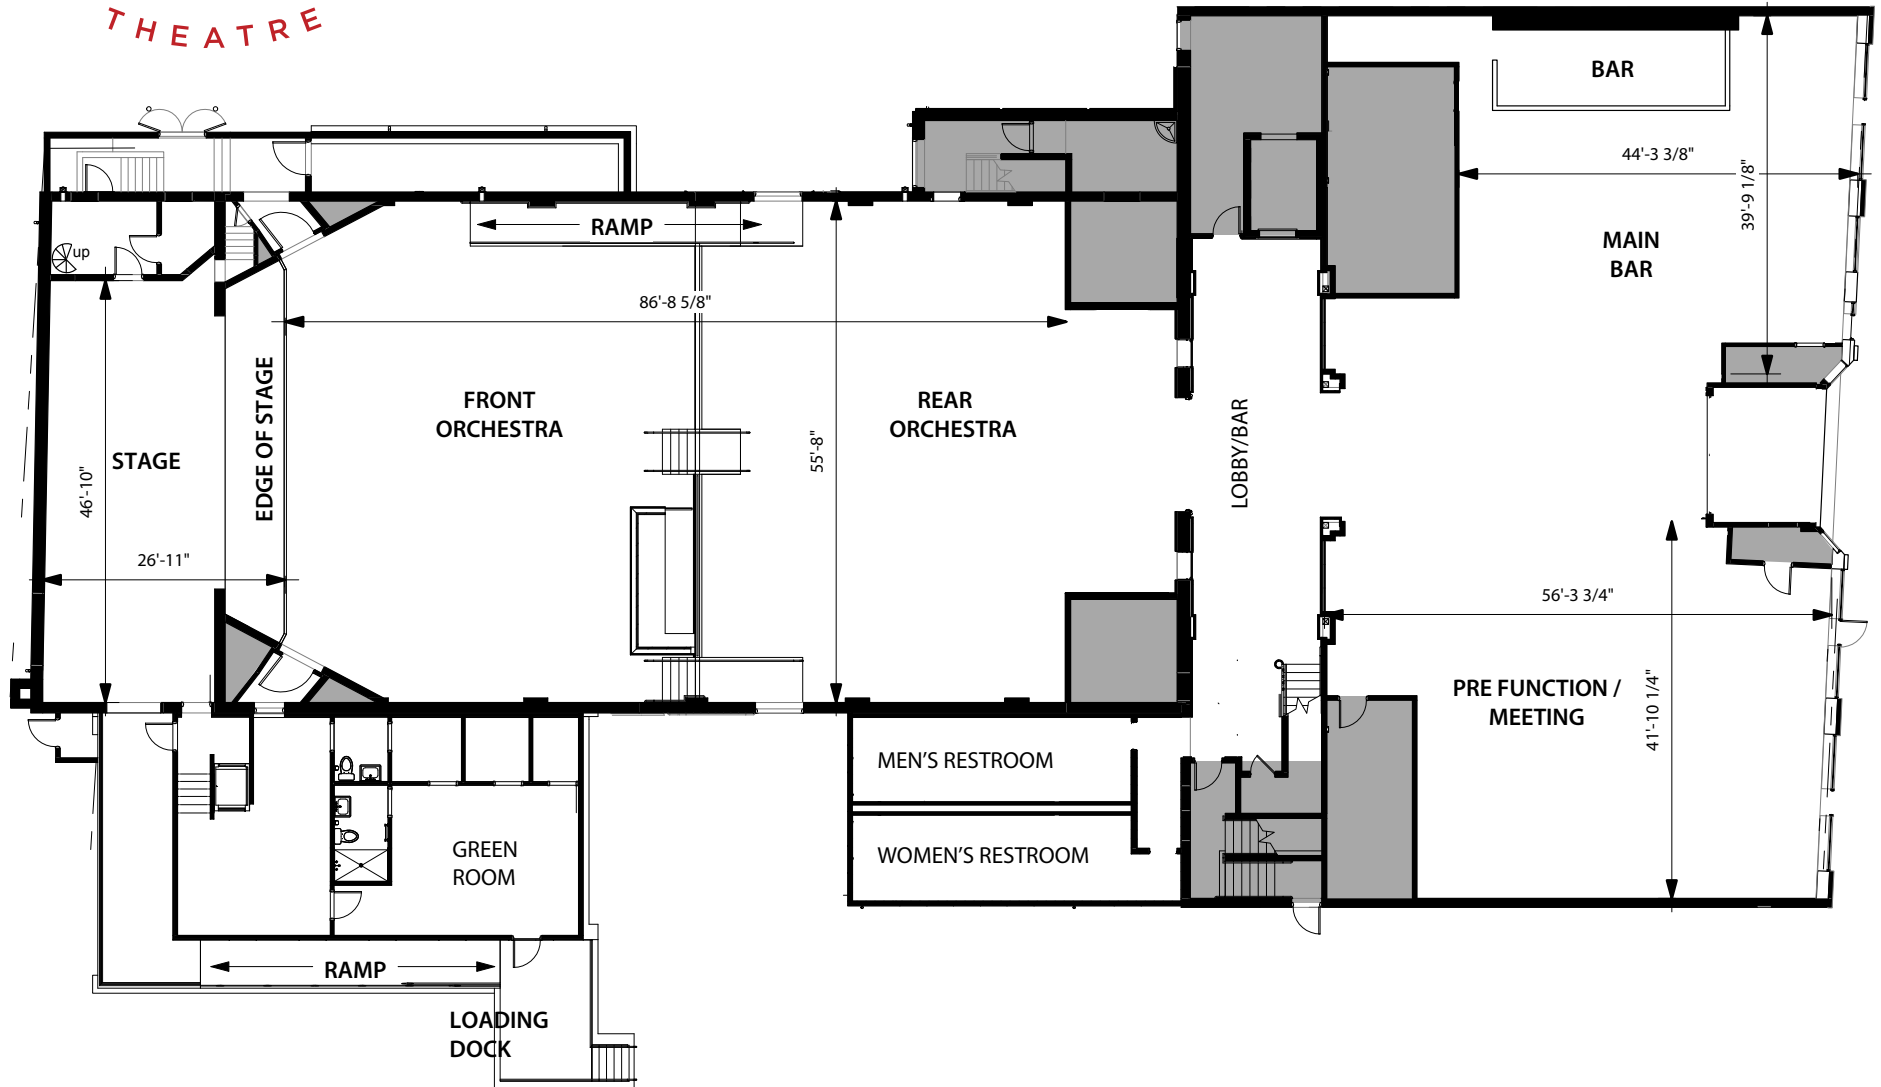

3110 Roswell Road
Atlanta, GA 30305

BUCKHEAD THEATRE

MAIN LEVEL & THEATRE ORCHESTRA

3110 Roswell Road
Atlanta, GA 30305

LOGE LEVEL & PRIVATE EVENT SPACES