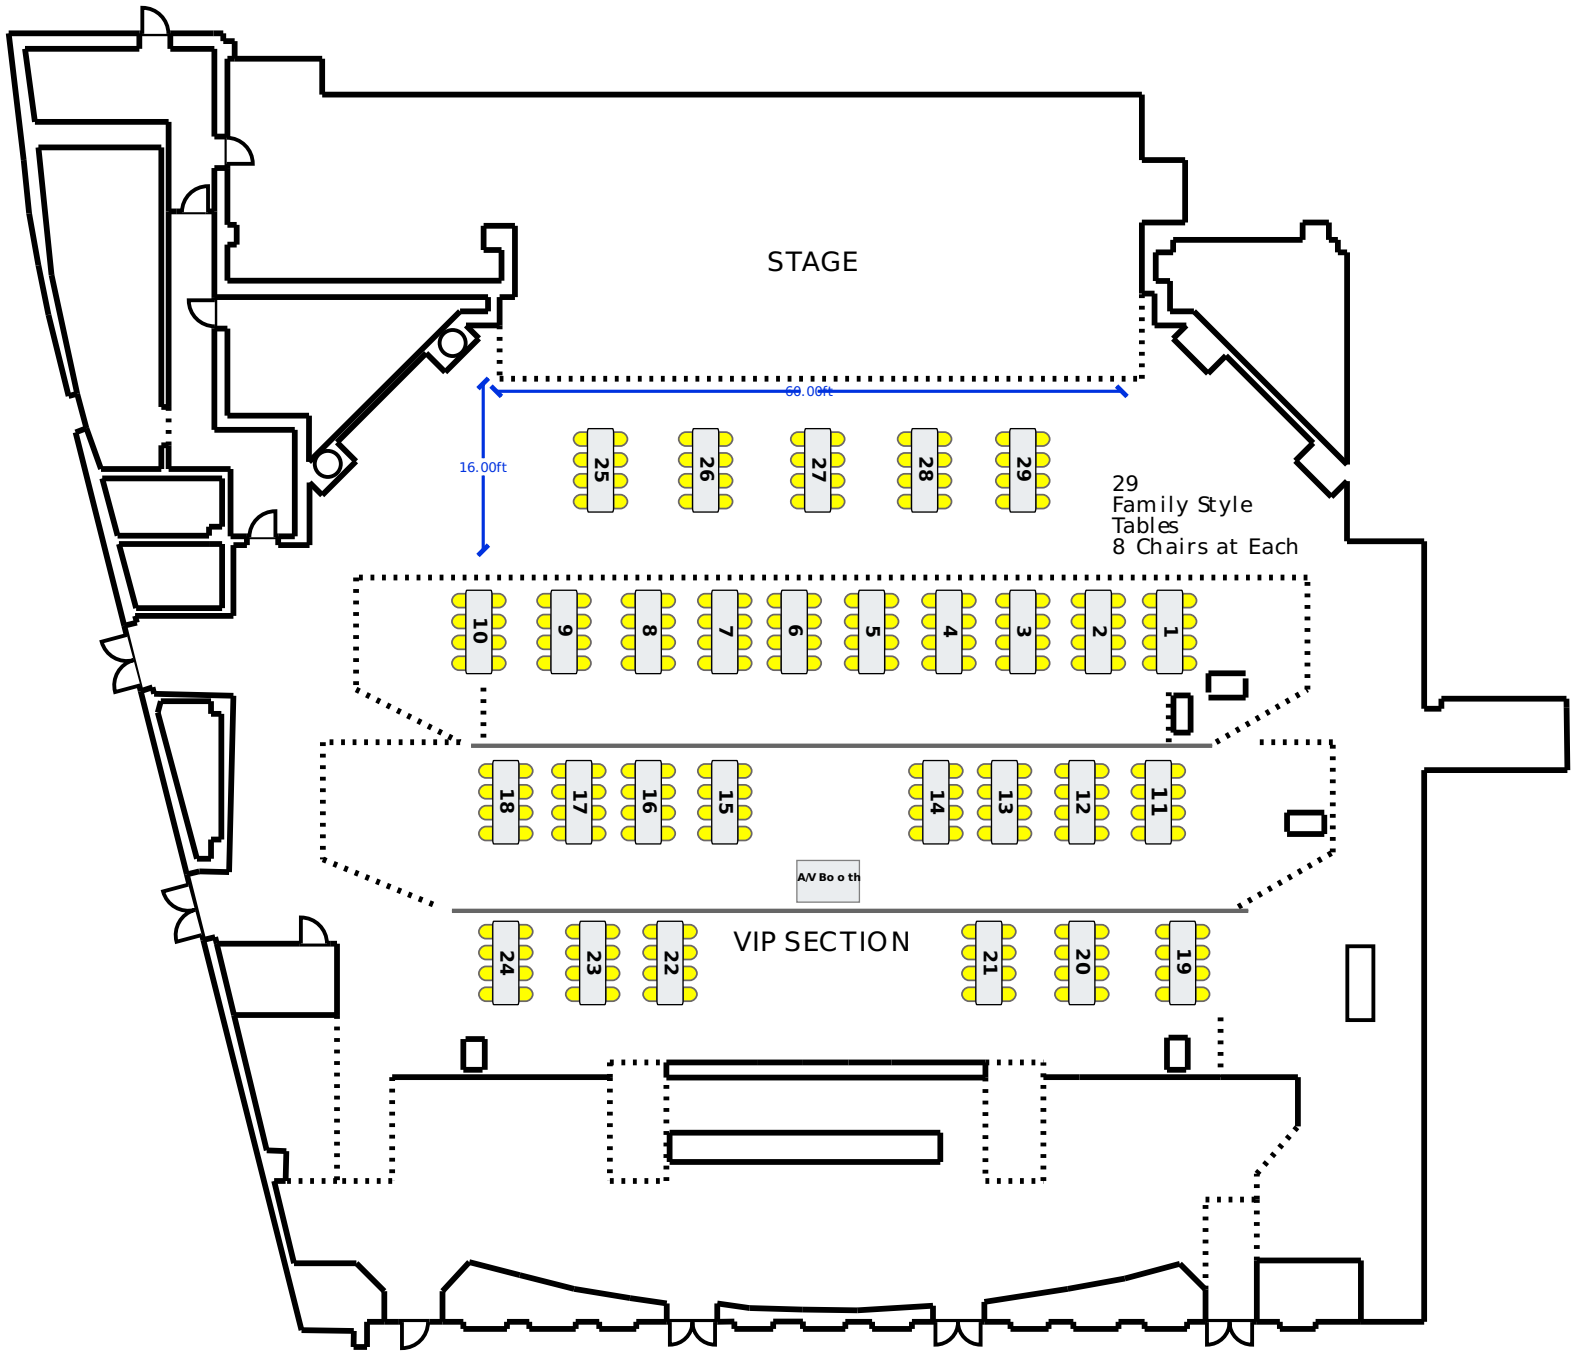

The Warrior Room

STAGE

18
Family Style
Tables
8 Chairs at Each

AV Booth

VIP SECTION

20
Cocktail
Highboys
4 Chairs at Each

STAGE

68.00ft

16.00ft

29
Family Style
Tables
8 Chairs at Each

AV Booth

VIP SECTION

25

26

27

28

13

12

11

24

23

22

21

20

RISER 2

10.00ft

A/V Station

VIP Section

16.00ft

BAR

FOYER

New Seating Chart for Downstairs Reserved Seating Shows