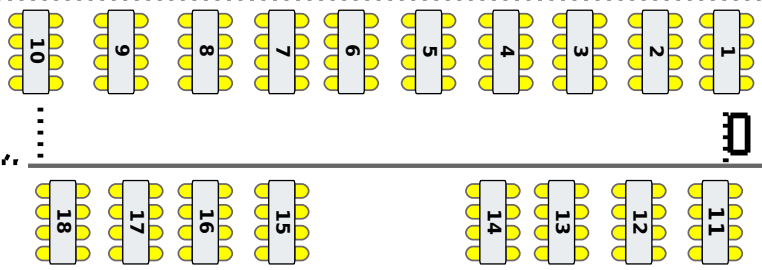

The Warrior Room

STAGE

18
Family Style
Tables
8 Chairs at Each

AV Booth

VIP SECTION

20
Cocktail
Highboys
4 Chairs at Each

STAGE

68.00ft

16.00ft

29
Family Style
Tables
8 Chairs at Each

AV Booth

VIP SECTION

25

26

27

28