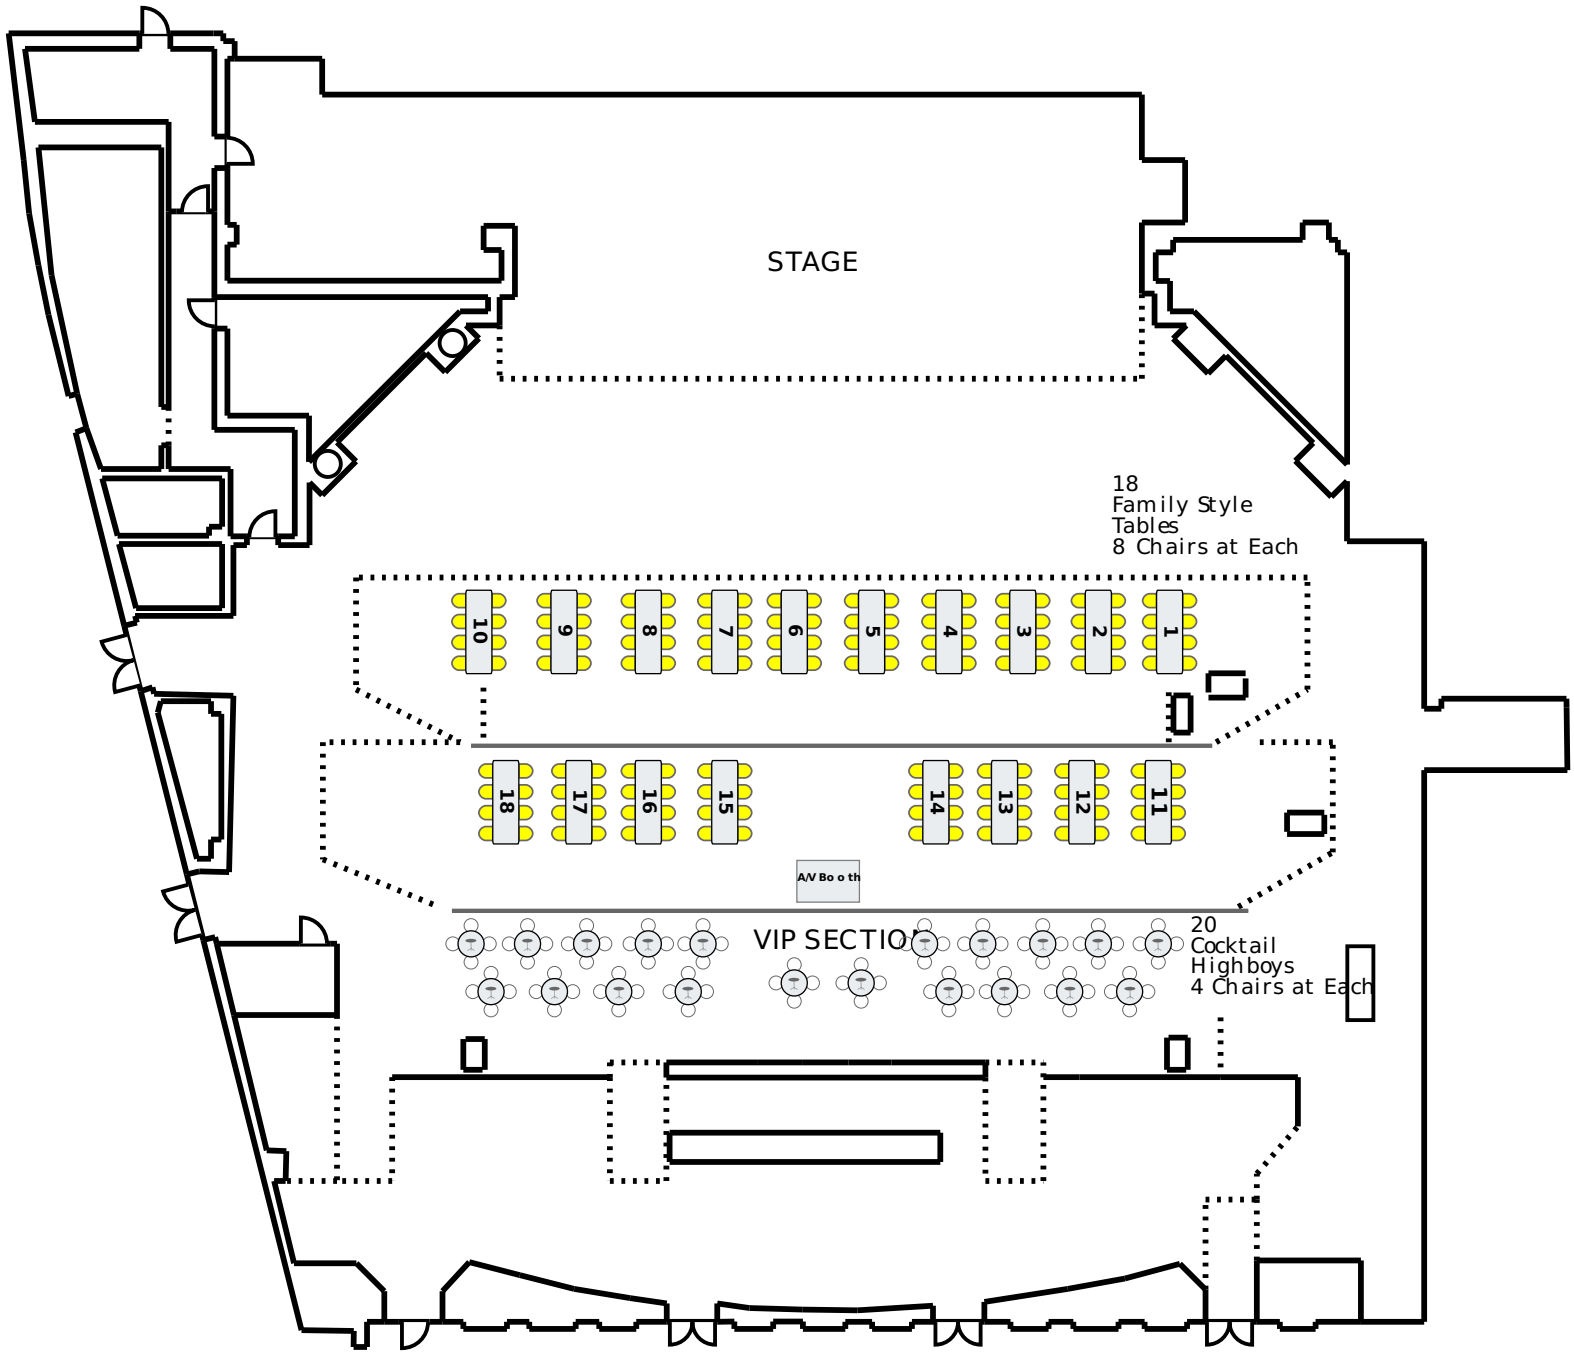

The Warrior Room

STAGE

18
Family Style
Tables
8 Chairs at Each

AV Booth

VIP SECTION

20
Cocktail
Highboys
4 Chairs at Each

STAGE

68.00ft

16.00ft

29
Family Style
Tables
8 Chairs at Each

AV Booth

VIP SECTION

25

26

27

28

13

12

11

24

23

22

21

20

RISER 2

10.00ft

A/V Station

VIP Section

16.00ft

BAR

FOYER

New Seating Chart for Downstairs Reserved Seating Shows