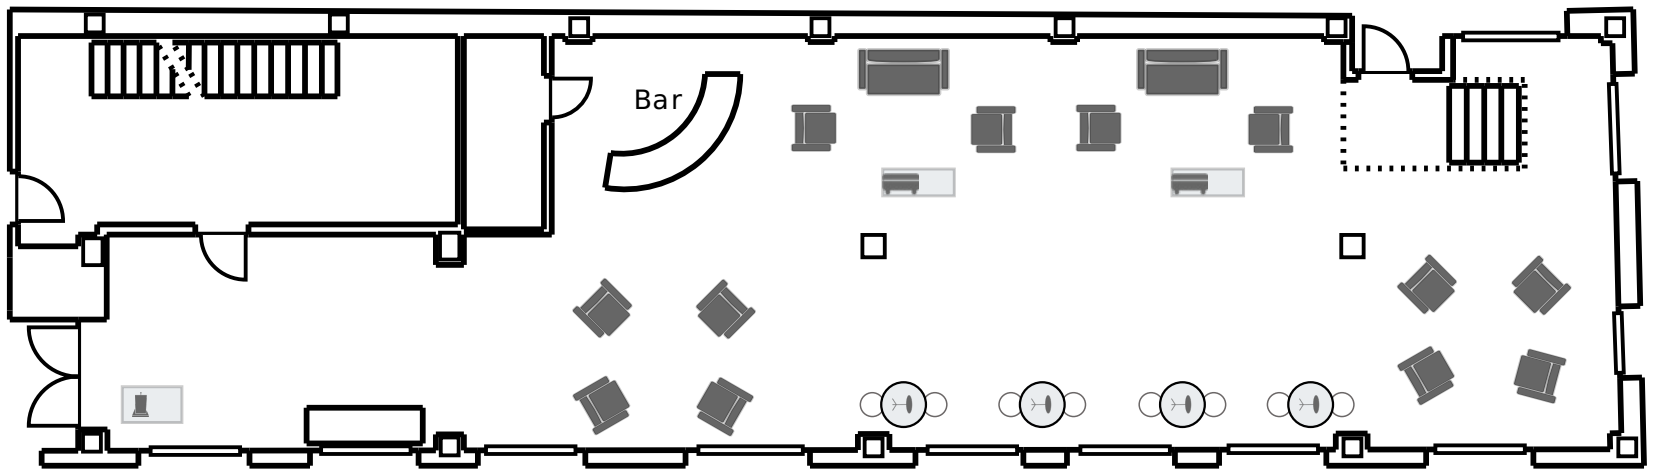

The Warrior Room

STAGE

18
Family Style
Tables
8 Chairs at Each

AV Booth

VIP SECTION

20
Cocktail
Highboys
4 Chairs at Each

STAGE

68.00ft

16.00ft

29
Family Style
Tables
8 Chairs at Each

AV Booth

VIP SECTION

25

26

27

28