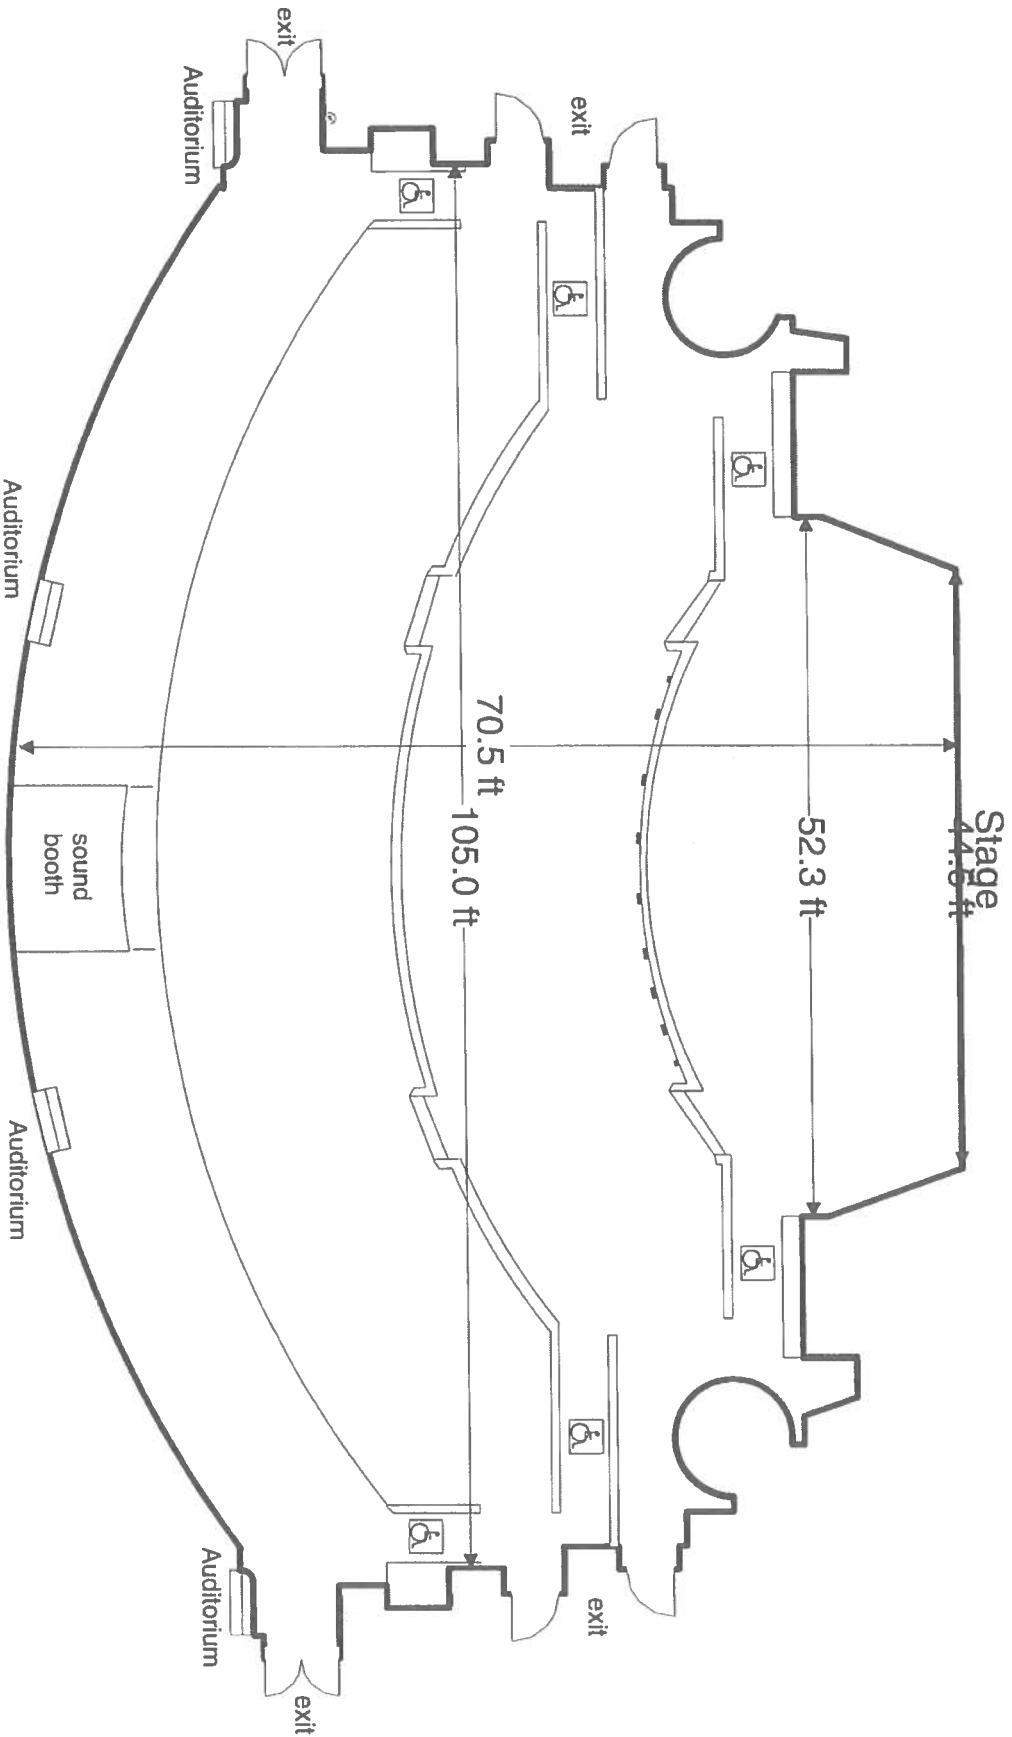

Red Star Lounge

1st Floor North Foyer

1st Floor South Foyer

2nd Floor Lobby

2nd Floor North Foyer

2nd Floor South Foyer

Mezzanine Foyer

Orchestra Pit

Rehearsal Hall

Green Room

Loading Dock