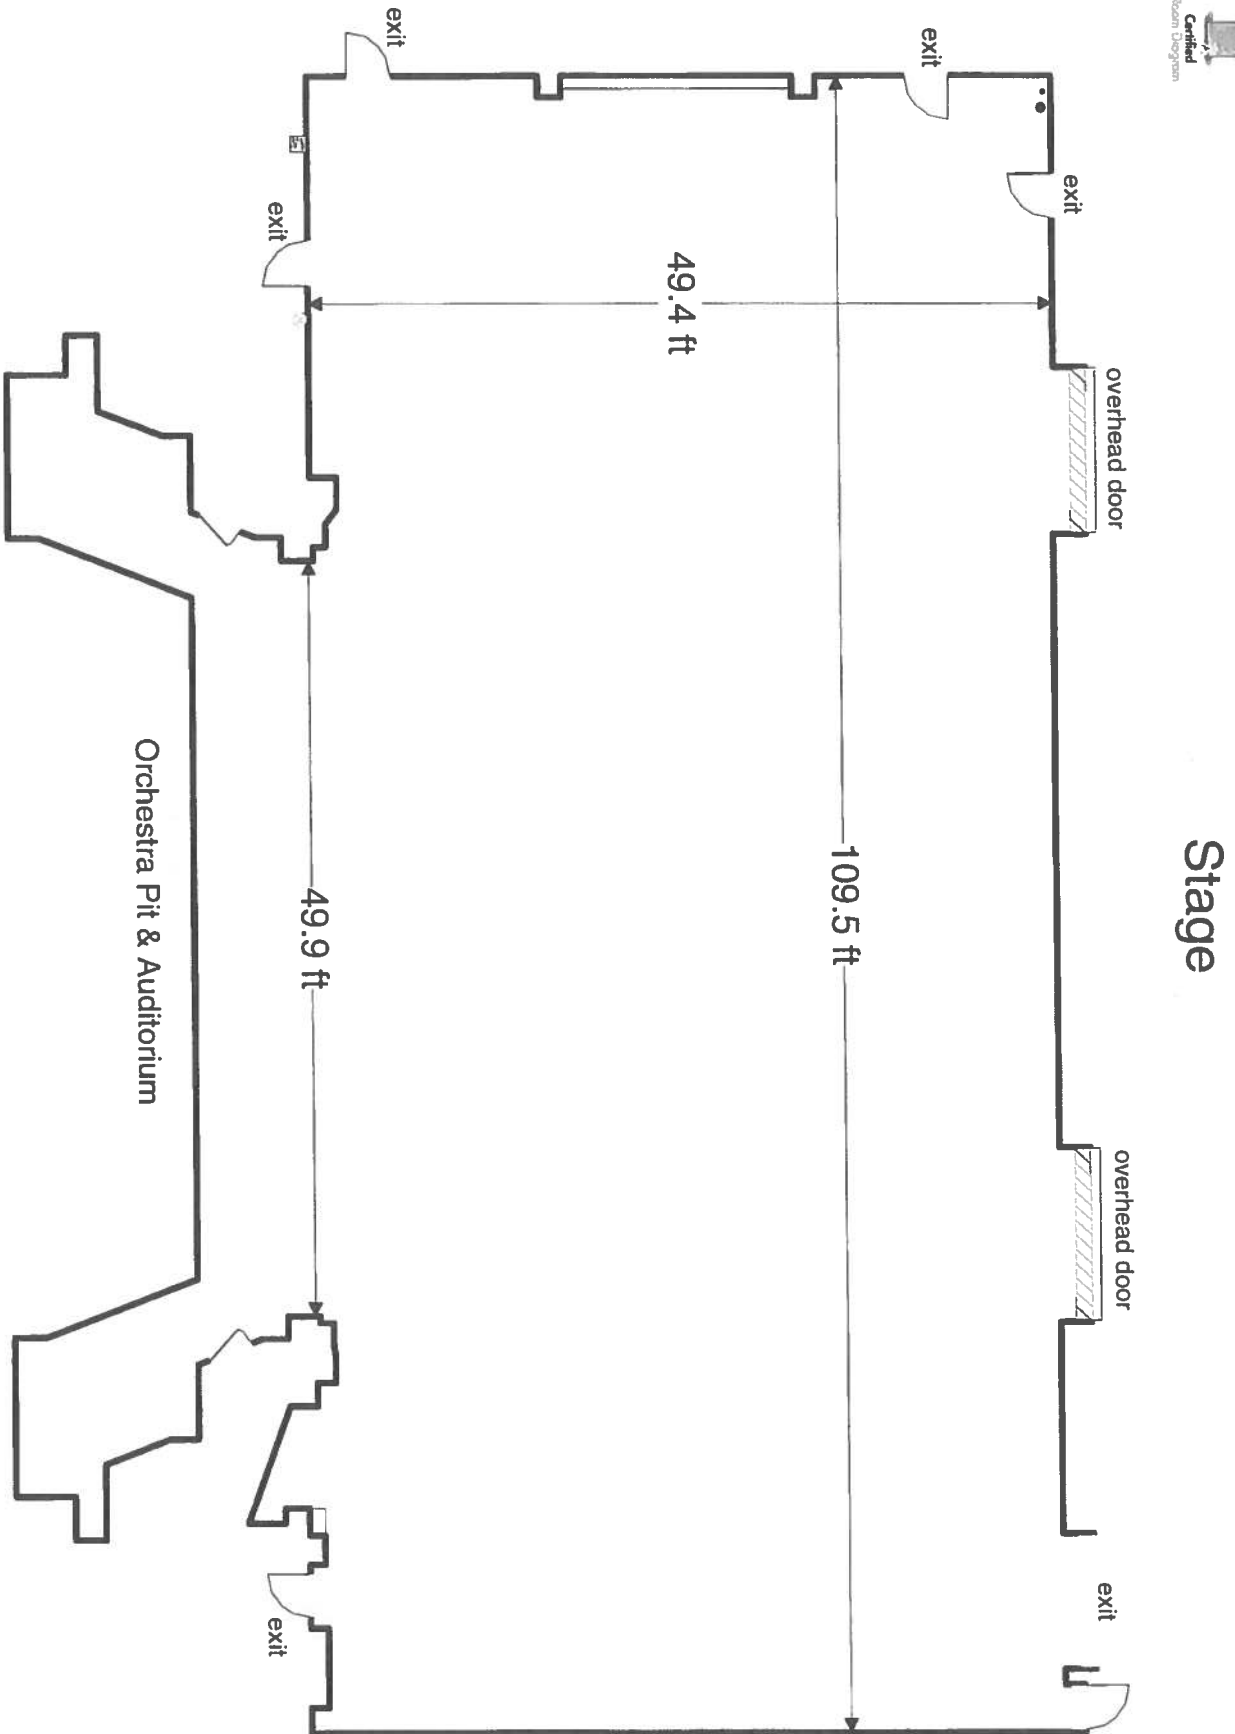

Red Star Lounge

1st Floor North Foyer

1st Floor South Foyer

2nd Floor Lobby

2nd Floor North Foyer

2nd Floor South Foyer

Mezzanine Foyer

Orchestra Pit

Rehearsal Hall

Green Room

Loading Dock