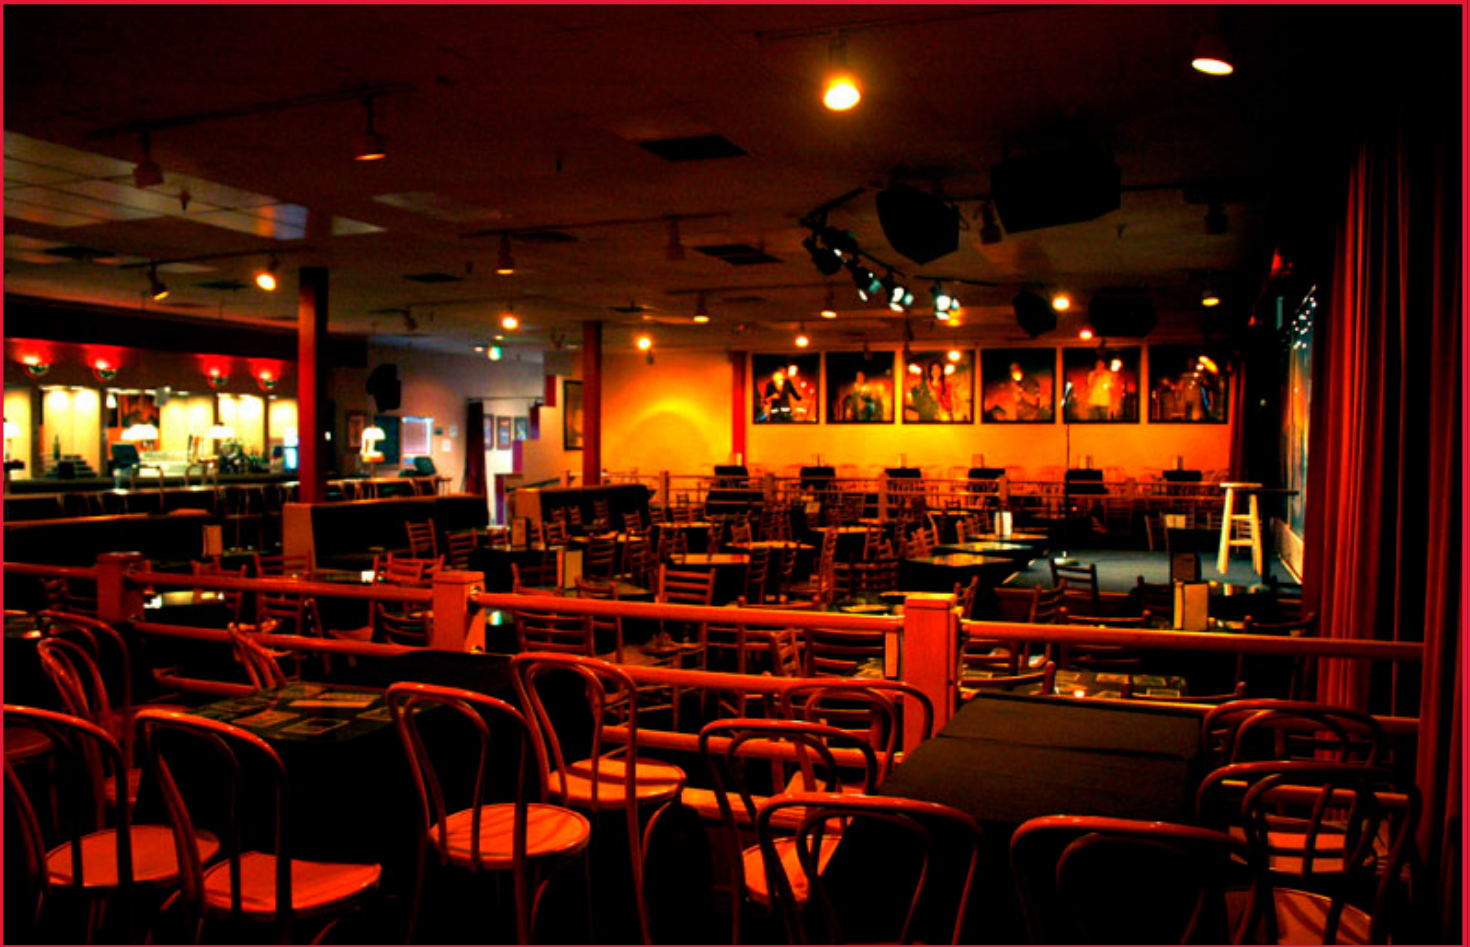

# PUNCH LINE COMEDY CLUB

2100 ARDEN WAY, SACRAMENTO, CA 95825  
PHONE: 415.281.9227

**OVER 100 UNIQUE VENUES ACROSS THE NATION  
TO SERVE ALL YOUR EVENT NEEDS**

LIVE NATION  
**SPECIAL  
EVENTS**

VENUES BY  
**WOODS BROS** LIVENATION

# PUNCH LINE COMEDY CLUB

2100 ARDEN WAY, SACRAMENTO, CA 95825  
PHONE: 415.281.9227

A wall of photos featuring grinning comics greets every visitor to the Punch Line...where the mural and décor screams "Party Time!" The interior features a long, well stocked bar, and a large open seating area. Everything faces the red curtains through which comics such as Pablo Francisco, Bobby Lee, Dave Attell and the Punch Line All Stars step to perform five nights a week. Group rates are available for shows, or rent out the entire venue for private events. Whether your plans are corporate or social from 10 to 200, we are confident you and your guests will enjoy an evening of great food and unsurpassed nationally recognized entertainers.

## CAPACITIES

LOCATION	RECEPTION	SEATED
SHOWROOM	240	240

GENERAL ADMISSION CAPACITY: 240

LIVE NATION  
**SPECIAL  
EVENTS**

VENUES BY  
WORLD OF MUSIC LIVENATION