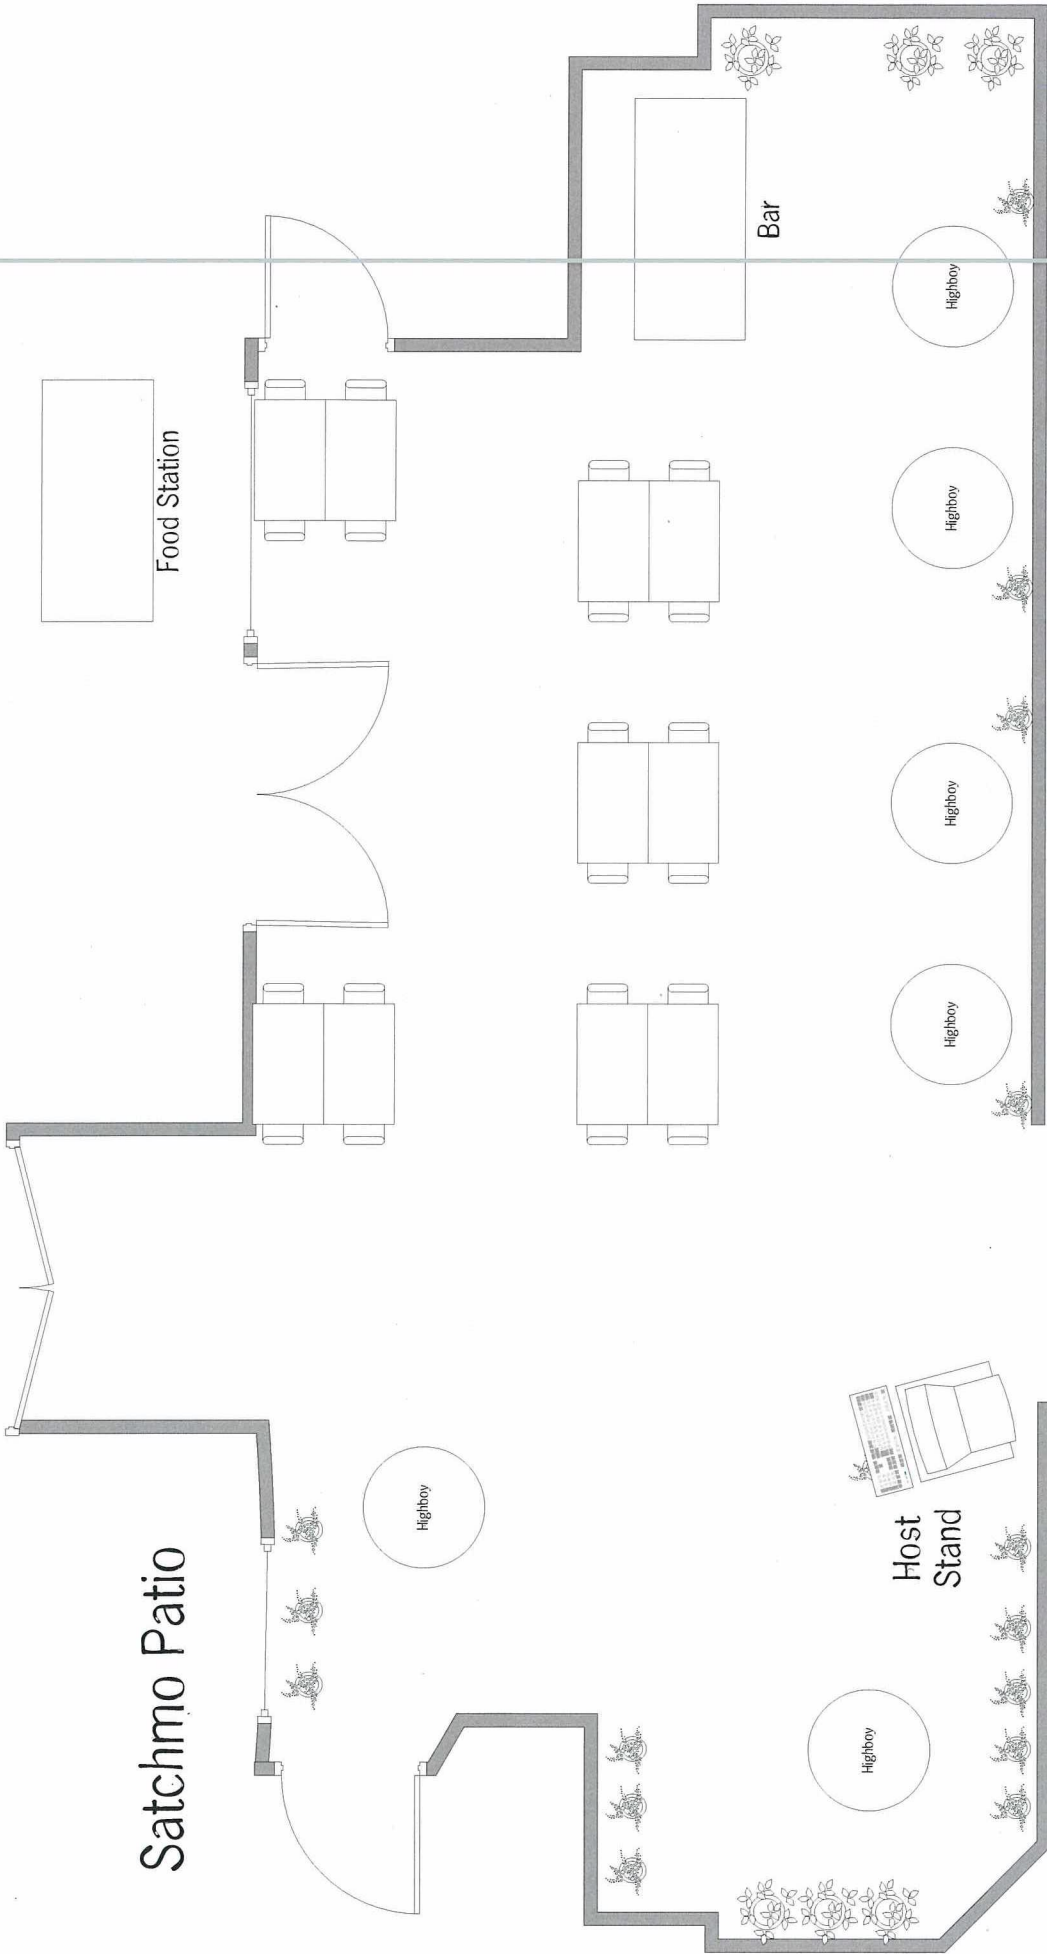

Delta Room  
(Private Event Room)  
Reception Style Set-up

Food Station

Food Station

8'-0"

STAGE

DANCE AREA

Music Hall  
Reception Style Event  
House of Blues San Diego

3

3

3

3

3

DELTA ROOM

Food Station

0

BIG MAMA BAR

# Satchmo Patio