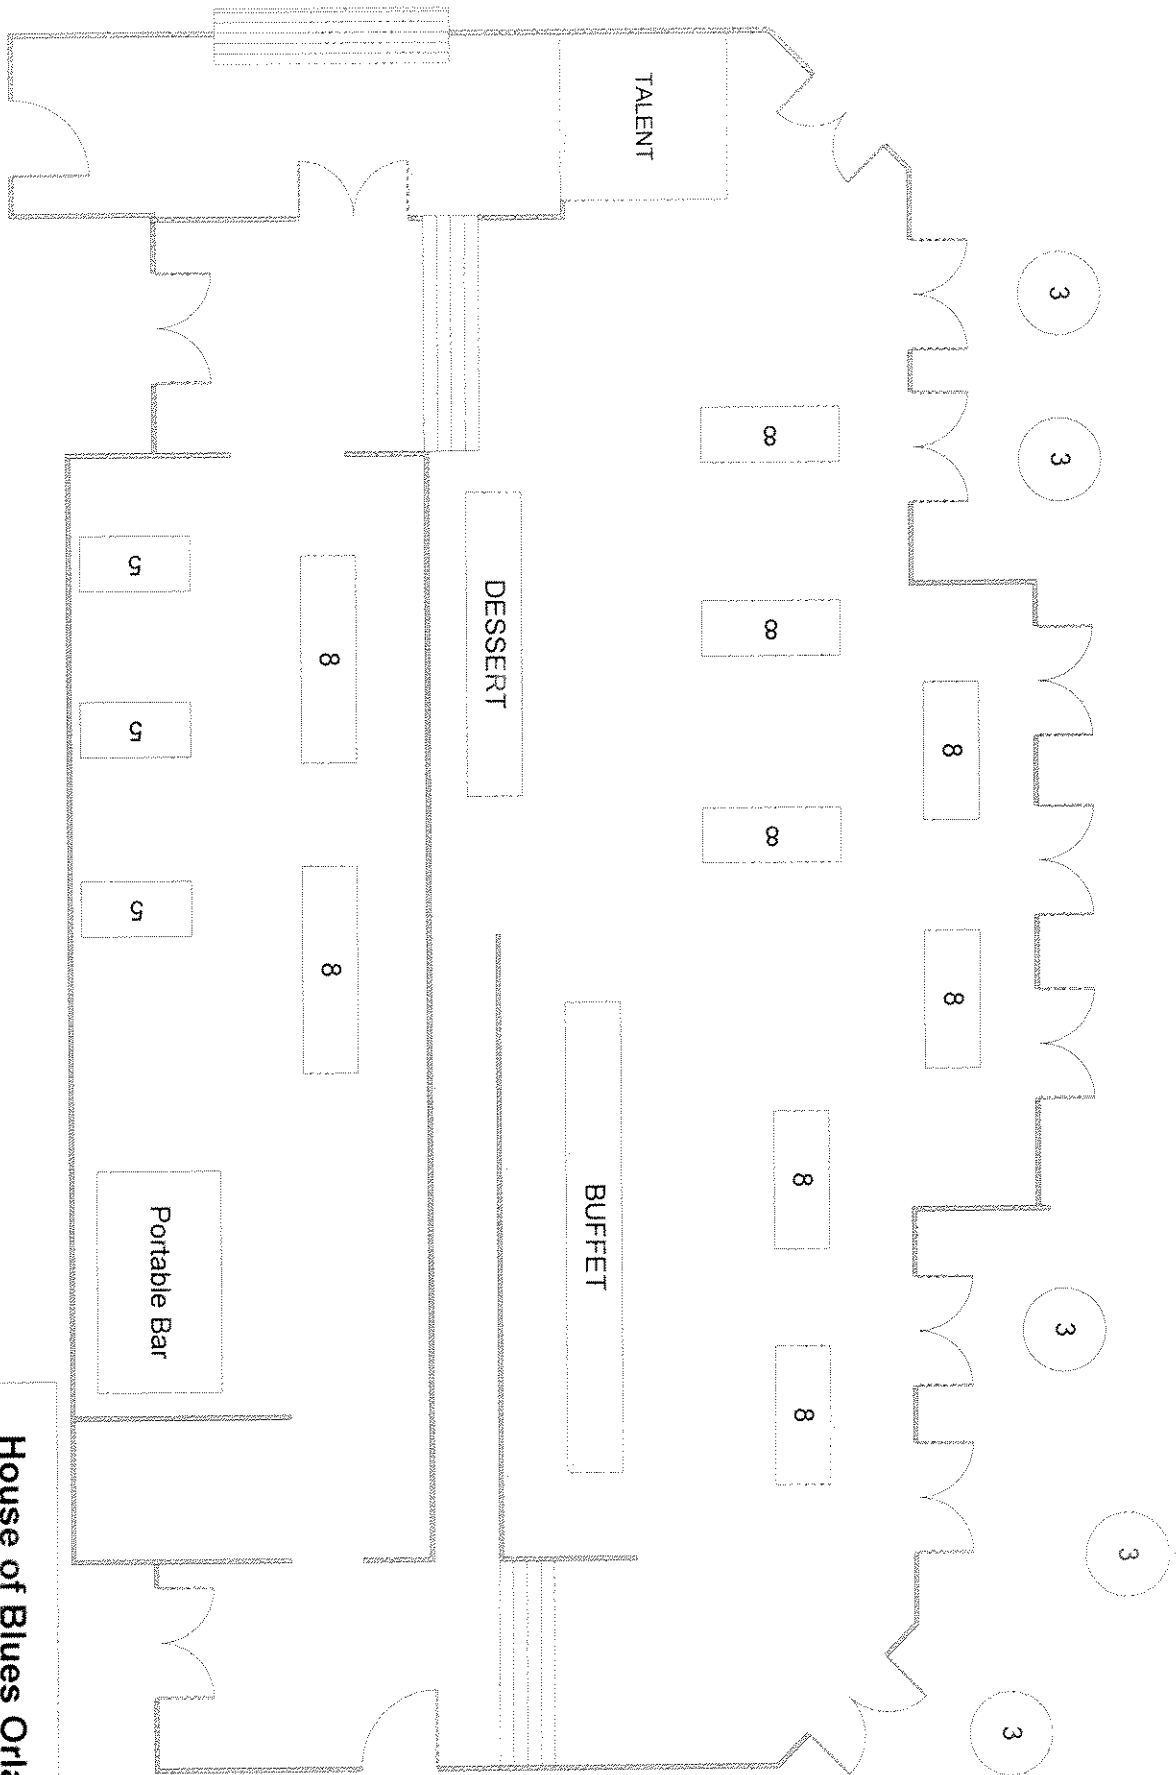

House of Blues Orlando
 Music Hall 1st Floor
209 Seats
 (140 at Rounds)
 (49 at Hightops with Barstools)
 (20 Barstools along Railings)

House of Blues Orlando
Music Hall 1st Floor
69 Seats
 (49 at Hightops with Barstools)
 (20 Barstools along Railings)

House of Blues Orlando
Music Hall 1st Floor

House of Blues Orlando
Music Hall 2nd Floor

BOOKER PATIO

OPERA BOX A

STAGE

OPERA BOX B

ZULU BAR

BIG MAMA PATIO

House of Blues Orlando
Music Hall 2nd Floor
160 Seats
 (96 at Railings in Pews)
 (40 at Barstools)
 (24 at Rounds of 8)

BIG MAMA PATIO

House of Blues Orlando
 Voodoo Rooms
102 Seats
 (87 at Tables Inside)
 (15 at Tables Outside)