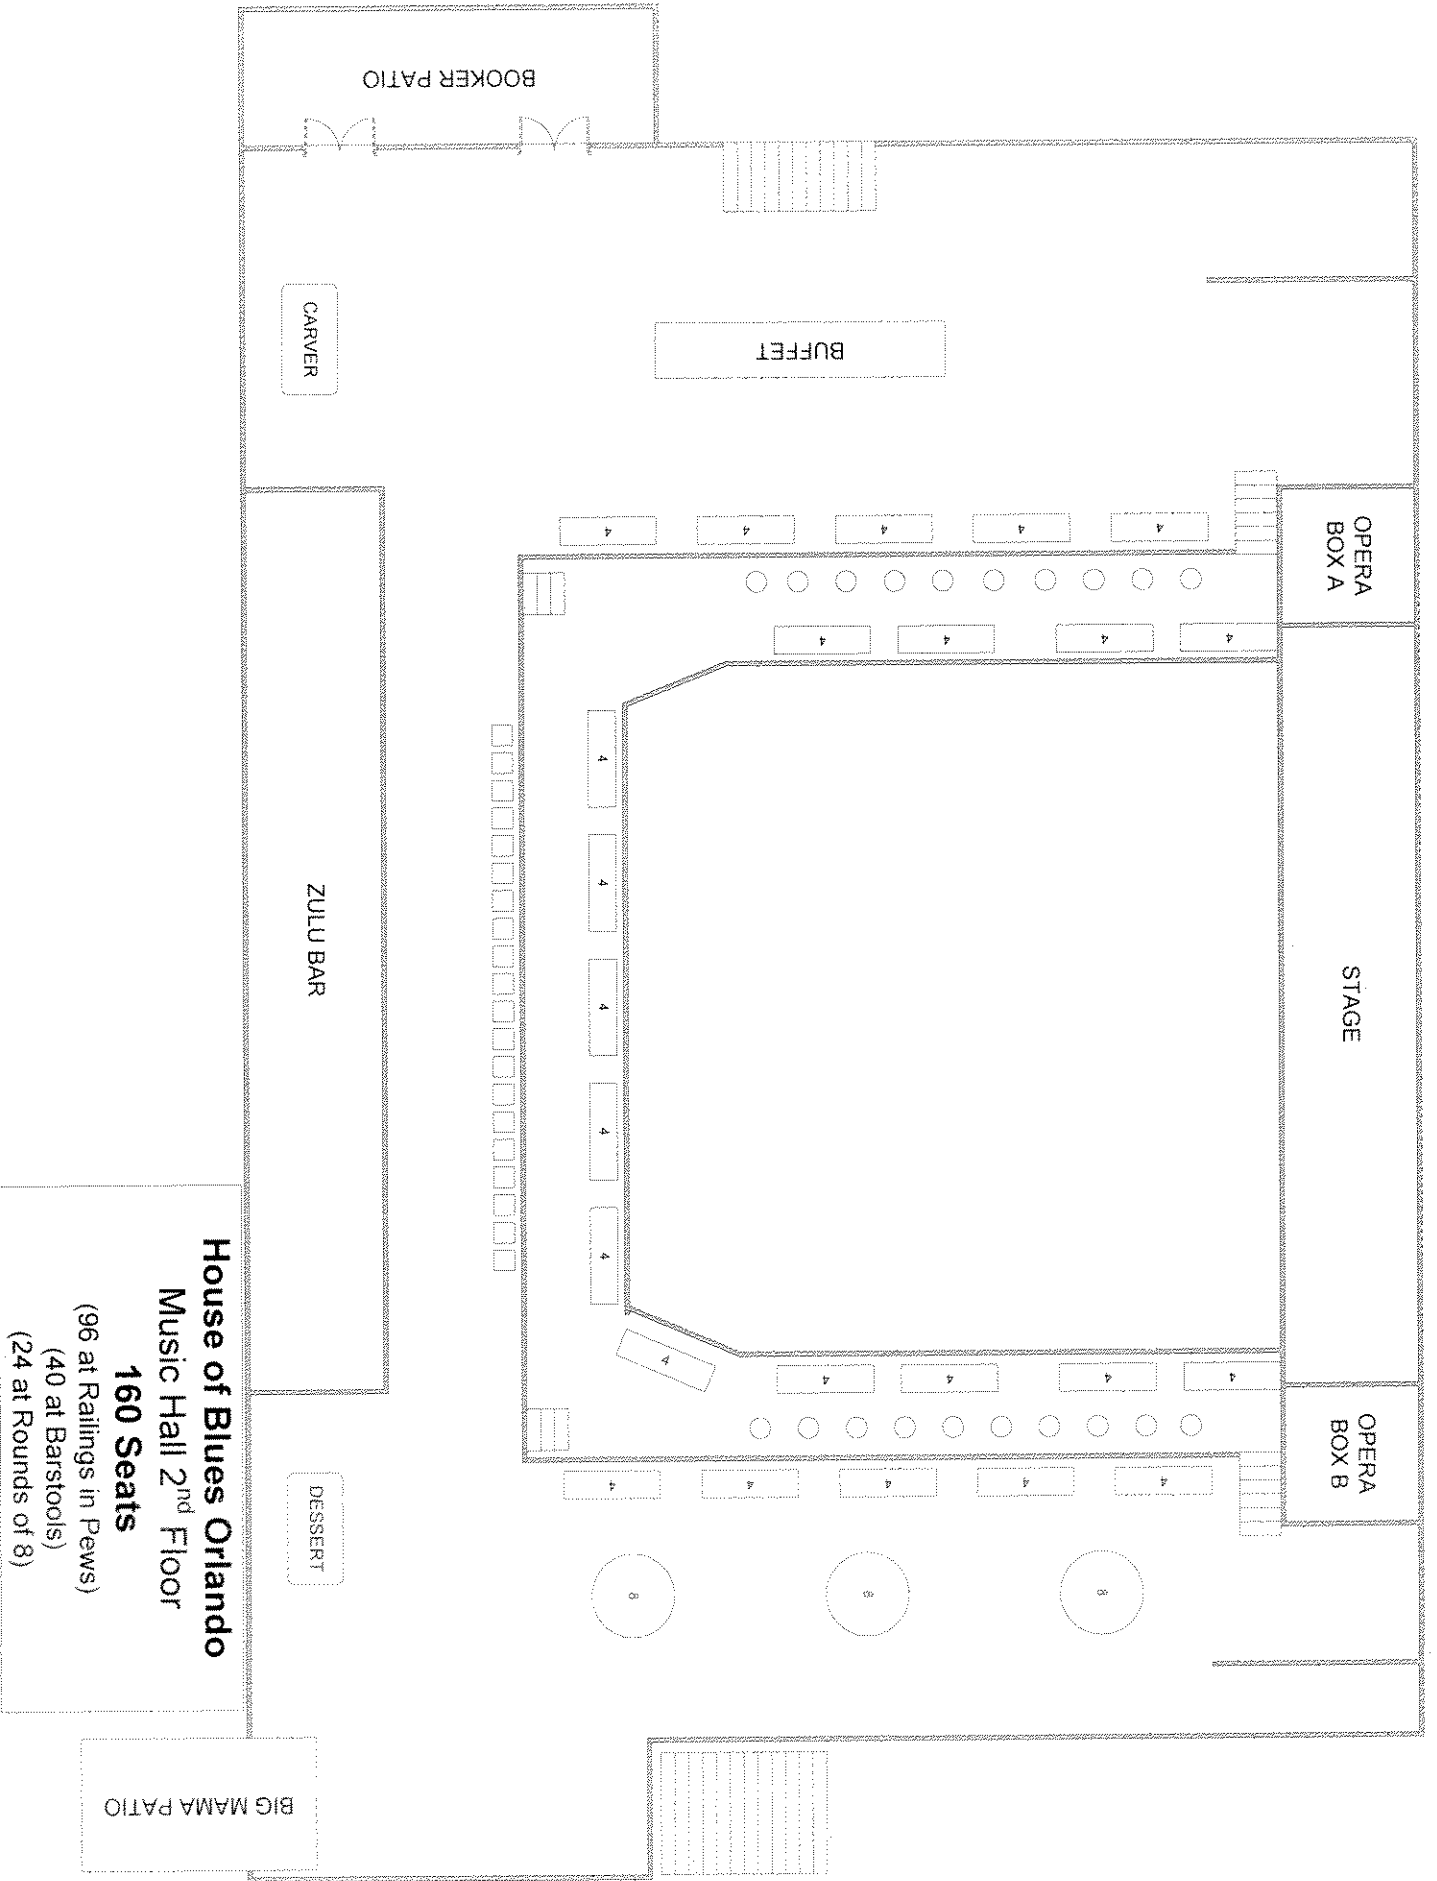

House of Blues Orlando
Lightning Room
72 Seats

House of Blues Orlando
Main Dining Room
& Lighting Room

House of Blues Orlando
Main Dining Room
157 Seats
 (134 at Tables)
 (3 at Hightop with Barstools)
 (20 at Bar with Barstools)

House of Blues Orlando
 Music Hall 1st Floor
209 Seats
 (140 at Rounds)
 (49 at Hightops with Barstools)
 (20 Barstools along Railings)

House of Blues Orlando
Music Hall 1st Floor
69 Seats
 (49 at Hightops with Barstools)
 (20 Barstools along Railings)

House of Blues Orlando
Music Hall 1st Floor

House of Blues Orlando
Music Hall 2nd Floor

BOOKER PATIO

OPERA BOX A

STAGE

OPERA BOX B

ZULU BAR

BIG MAMA PATIO

House of Blues Orlando
Music Hall 2nd Floor
160 Seats
 (96 at Railings in Pews)
 (40 at Barstools)
 (24 at Rounds of 8)

BIG MAMA PATIO

House of Blues Orlando
 Voodoo Rooms
102 Seats
 (87 at Tables Inside)
 (15 at Tables Outside)