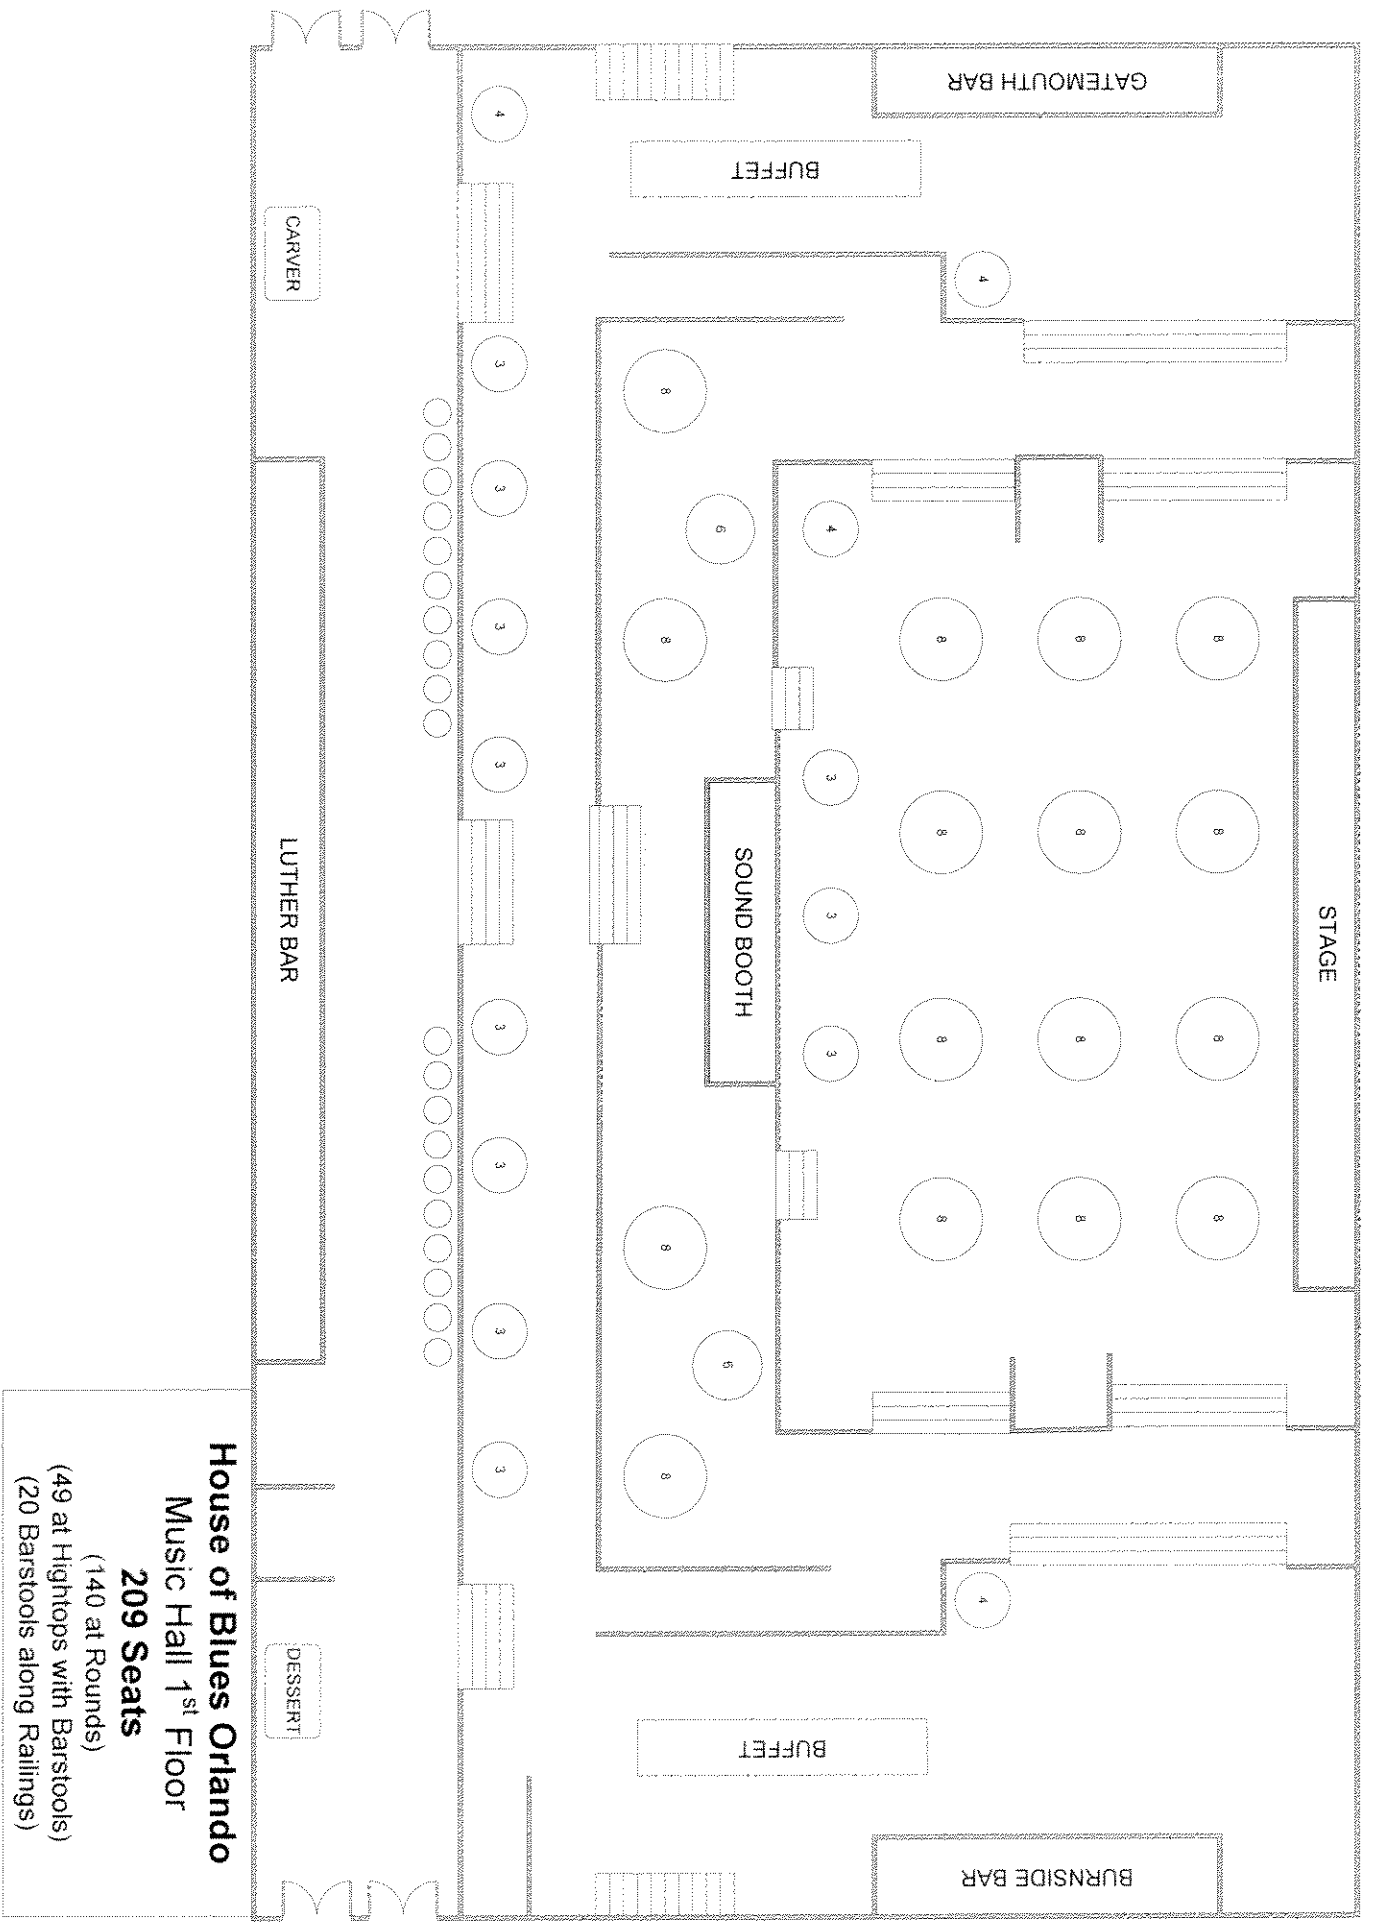

House of Blues Orlando
Lightning Room
72 Seats

House of Blues Orlando
Main Dining Room
& Lighting Room

House of Blues Orlando
Main Dining Room
157 Seats
 (134 at Tables)
 (3 at Hightop with Barstools)
 (20 at Bar with Barstools)

House of Blues Orlando
 Music Hall 1st Floor
209 Seats
 (140 at Rounds)
 (49 at Hightops with Barstools)
 (20 Barstools along Railings)

House of Blues Orlando
Music Hall 1st Floor
69 Seats
 (49 at Hightops with Barstools)
 (20 Barstools along Railings)

House of Blues Orlando
Music Hall 1st Floor

House of Blues Orlando
Music Hall 2nd Floor

BOOKER PATIO

OPERA BOX A

STAGE

OPERA BOX B

ZULU BAR

BIG MAMA PATIO

House of Blues Orlando
Music Hall 2nd Floor
160 Seats
 (96 at Railings in Pews)
 (40 at Barstools)
 (24 at Rounds of 8)

BIG MAMA PATIO

House of Blues Orlando
 Voodoo Rooms
102 Seats
 (87 at Tables Inside)
 (15 at Tables Outside)