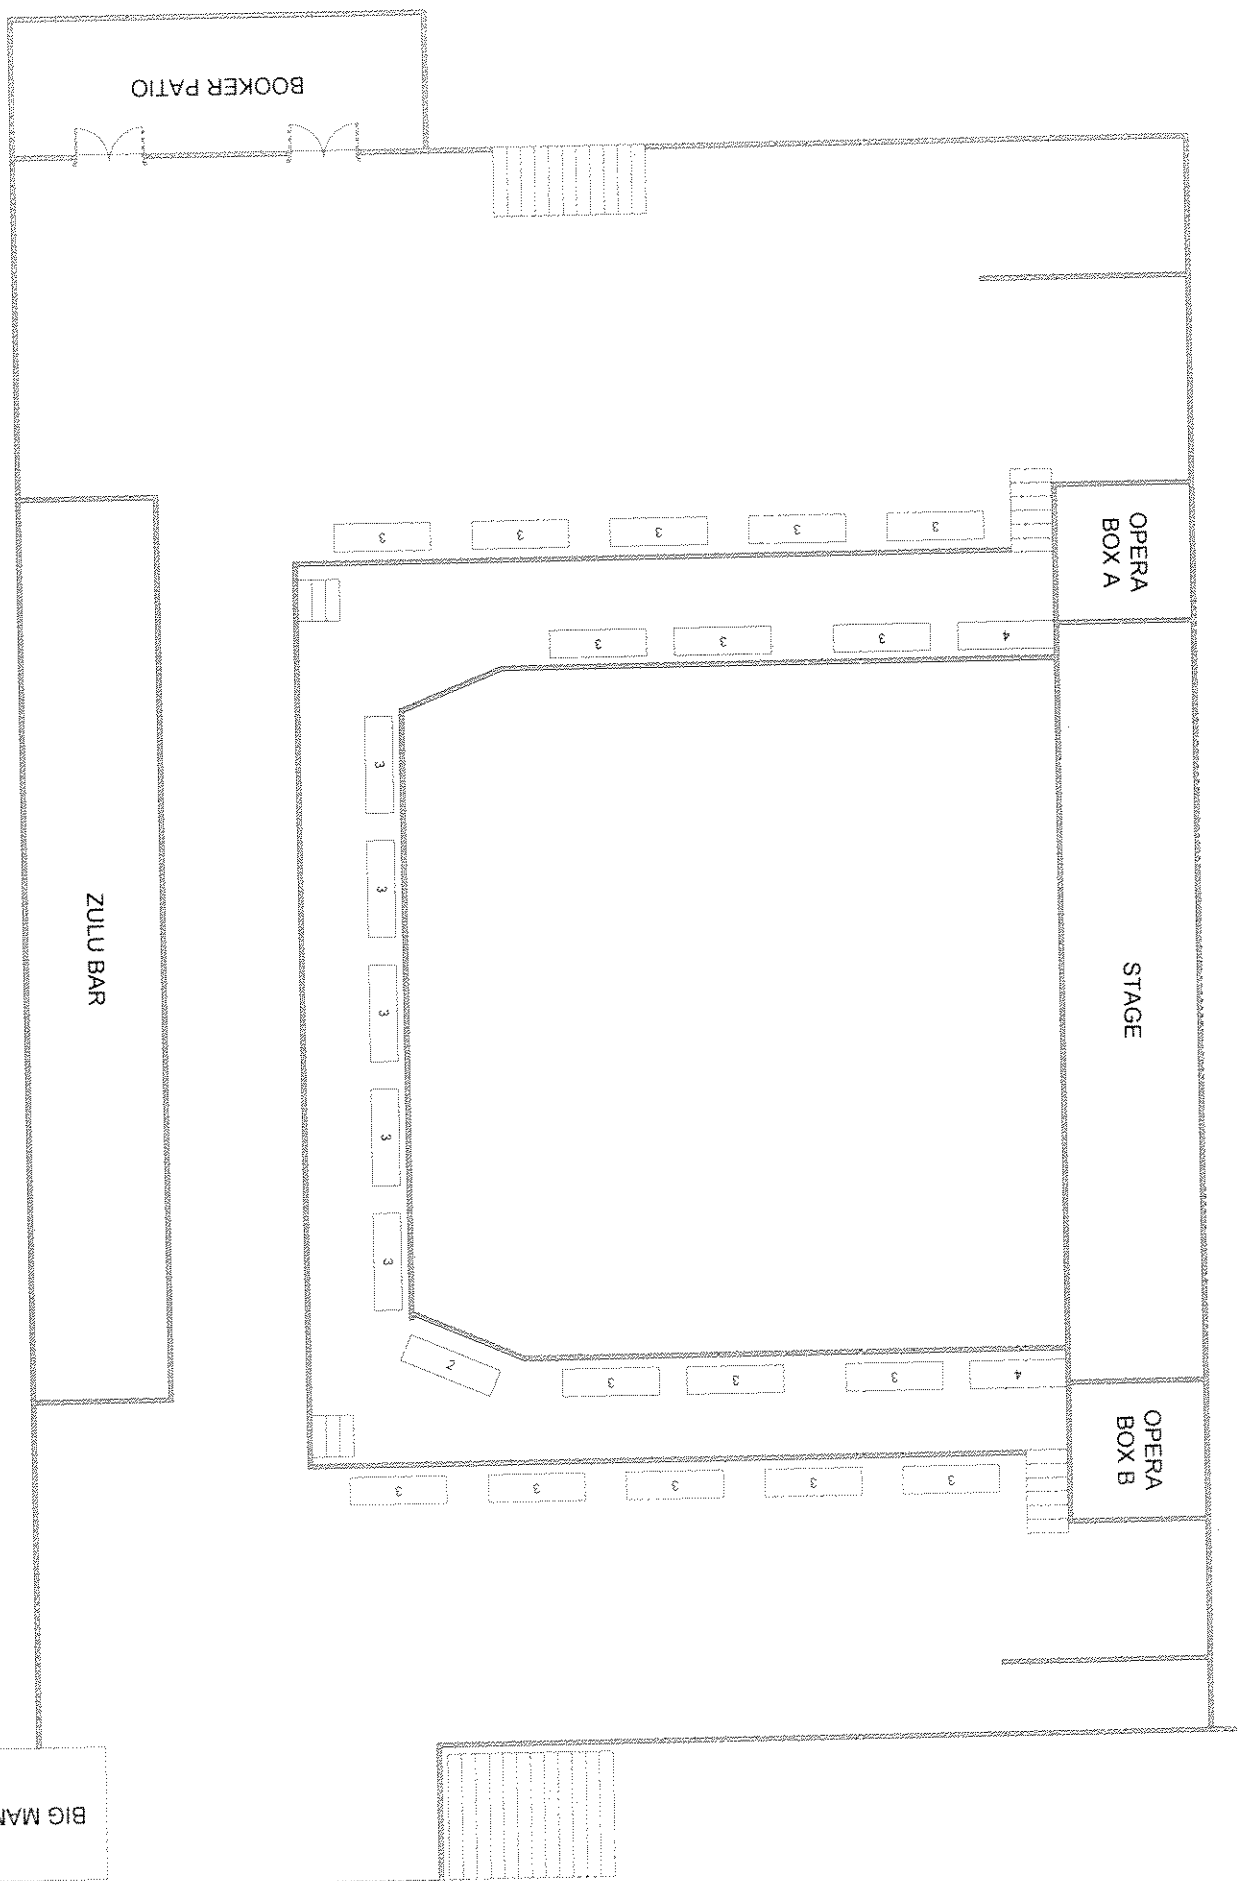

House of Blues Orlando
Lightning Room
72 Seats

House of Blues Orlando
Main Dining Room
& Lighting Room

House of Blues Orlando
Main Dining Room
157 Seats
 (134 at Tables)
 (3 at Hightop with Barstools)
 (20 at Bar with Barstools)

House of Blues Orlando
 Music Hall 1st Floor
209 Seats
 (140 at Rounds)
 (49 at Hightops with Barstools)
 (20 Barstools along Railings)

House of Blues Orlando
Music Hall 1st Floor
69 Seats
 (49 at Hightops with Barstools)
 (20 Barstools along Railings)

House of Blues Orlando
Music Hall 1st Floor

House of Blues Orlando
Music Hall 2nd Floor

BOOKER PATIO

OPERA BOX A

STAGE

OPERA BOX B

ZULU BAR

BIG MAMA PATIO

House of Blues Orlando
Music Hall 2nd Floor
160 Seats
 (96 at Railings in Pews)
 (40 at Barstools)
 (24 at Rounds of 8)

BIG MAMA PATIO

House of Blues Orlando
 Voodoo Rooms
102 Seats
 (87 at Tables Inside)
 (15 at Tables Outside)