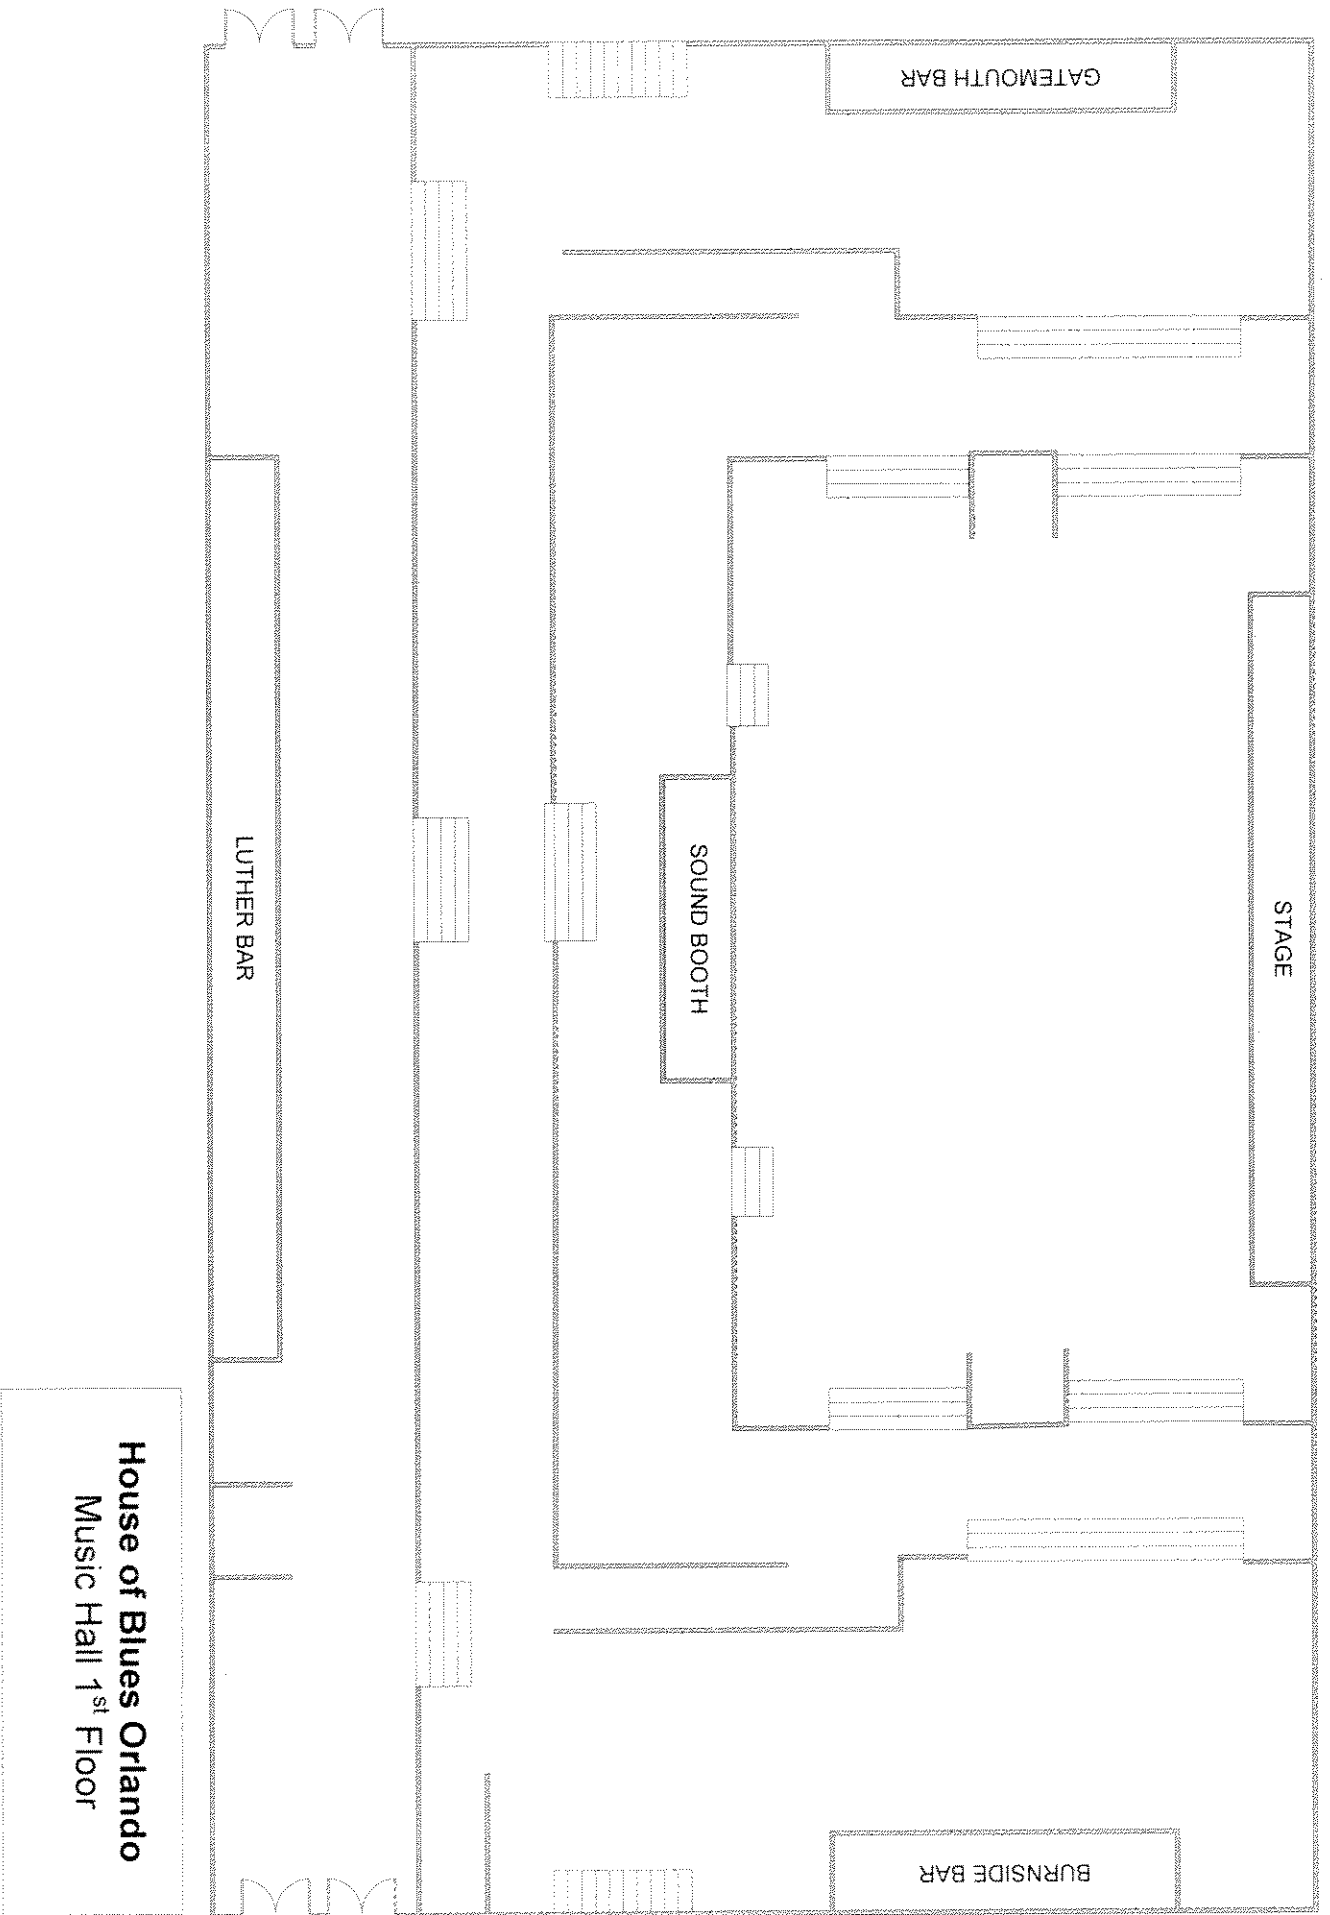

House of Blues Orlando
Lightning Room
72 Seats

House of Blues Orlando
Main Dining Room
& Lighting Room

House of Blues Orlando
Main Dining Room
157 Seats
 (134 at Tables)
 (3 at Hightop with Barstools)
 (20 at Bar with Barstools)

House of Blues Orlando
 Music Hall 1st Floor
209 Seats
 (140 at Rounds)
 (49 at Hightops with Barstools)
 (20 Barstools along Railings)

House of Blues Orlando
Music Hall 1st Floor
69 Seats
 (49 at Hightops with Barstools)
 (20 Barstools along Railings)

House of Blues Orlando
Music Hall 1st Floor

House of Blues Orlando
Music Hall 2nd Floor

BOOKER PATIO

OPERA BOX A

STAGE

OPERA BOX B

ZULU BAR

BIG MAMA PATIO

House of Blues Orlando
Music Hall 2nd Floor
160 Seats
 (96 at Railings in Pews)
 (40 at Barstools)
 (24 at Rounds of 8)

BIG MAMA PATIO

House of Blues Orlando
 Voodoo Rooms
102 Seats
 (87 at Tables Inside)
 (15 at Tables Outside)