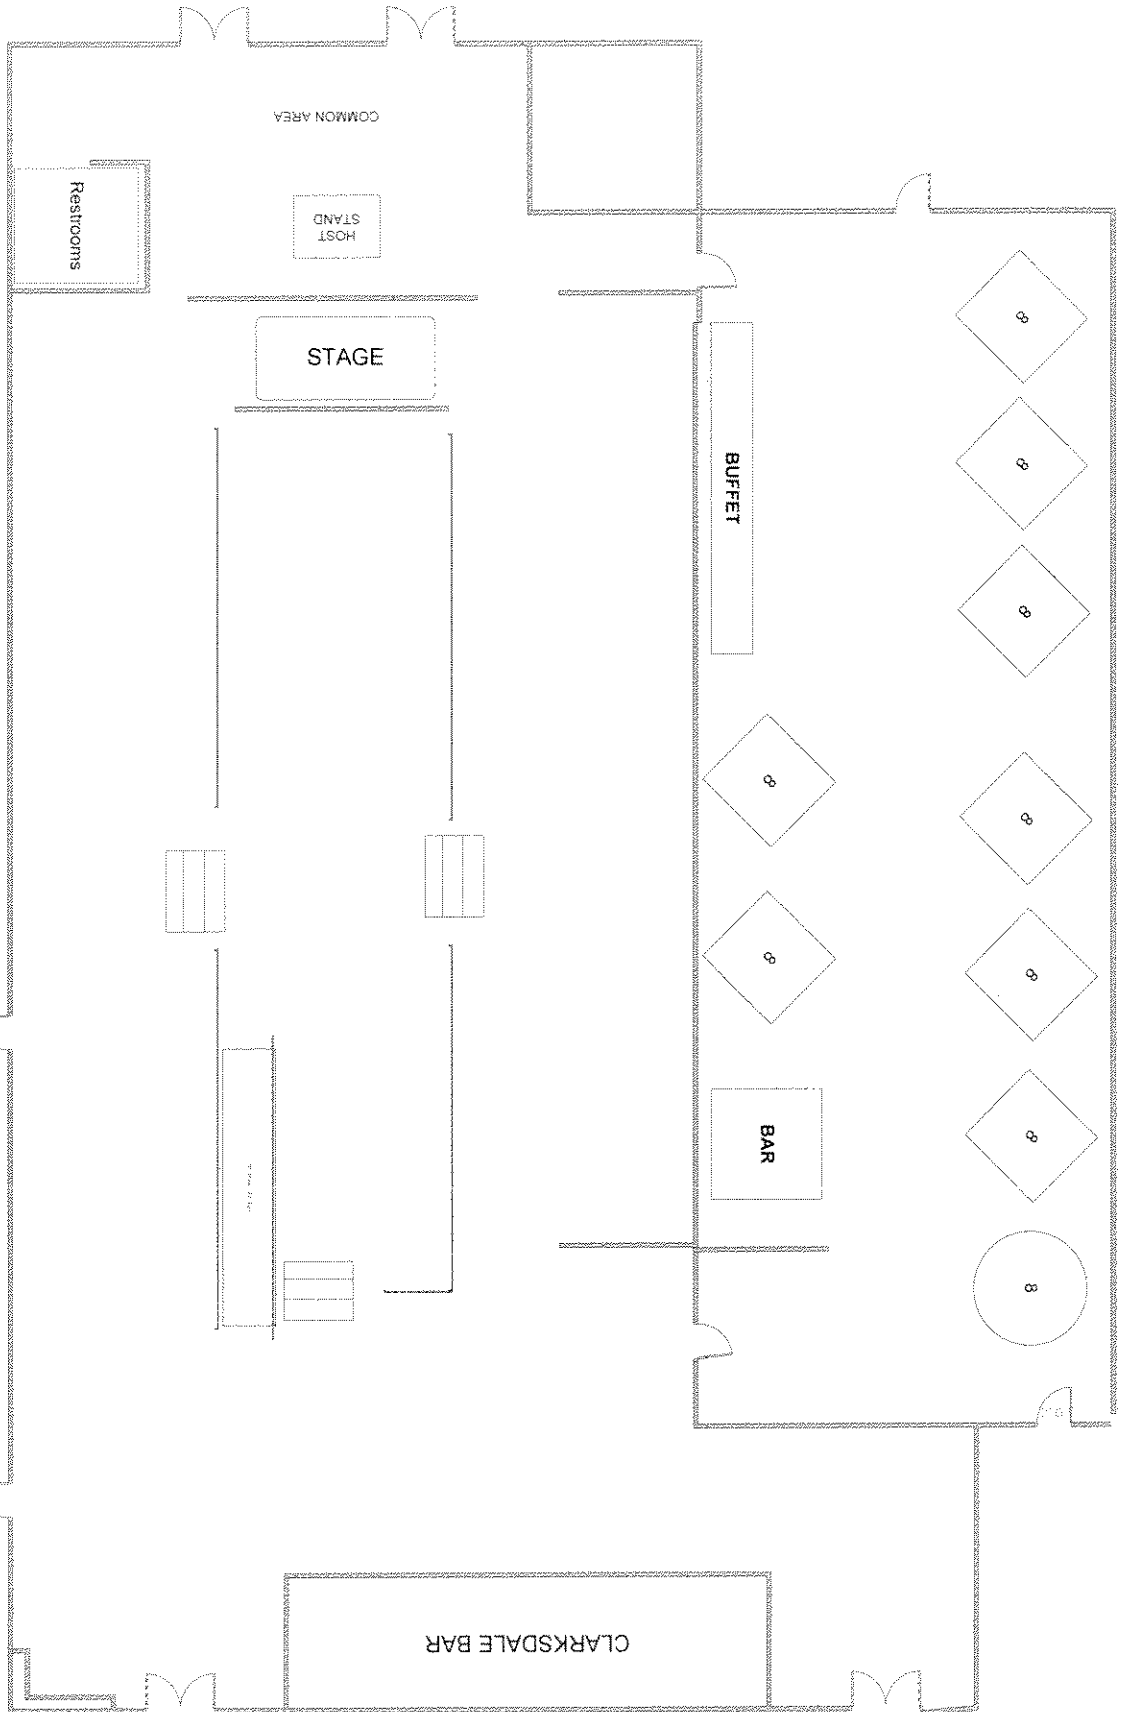

House of Blues Orlando
Lightning Room
72 Seats

House of Blues Orlando
Main Dining Room
& Lighting Room

House of Blues Orlando
Main Dining Room
157 Seats
 (134 at Tables)
 (3 at Hightop with Barstools)
 (20 at Bar with Barstools)

House of Blues Orlando
 Music Hall 1st Floor
209 Seats
 (140 at Rounds)
 (49 at Hightops with Barstools)
 (20 Barstools along Railings)

House of Blues Orlando
Music Hall 1st Floor
69 Seats
 (49 at Hightops with Barstools)
 (20 Barstools along Railings)

House of Blues Orlando
Music Hall 1st Floor

House of Blues Orlando
Music Hall 2nd Floor

BOOKER PATIO

OPERA BOX A

STAGE

OPERA BOX B

ZULU BAR

BIG MAMA PATIO

House of Blues Orlando
Music Hall 2nd Floor
160 Seats
 (96 at Railings in Pews)
 (40 at Barstools)
 (24 at Rounds of 8)

BIG MAMA PATIO

House of Blues Orlando
 Voodoo Rooms
102 Seats
 (87 at Tables Inside)
 (15 at Tables Outside)