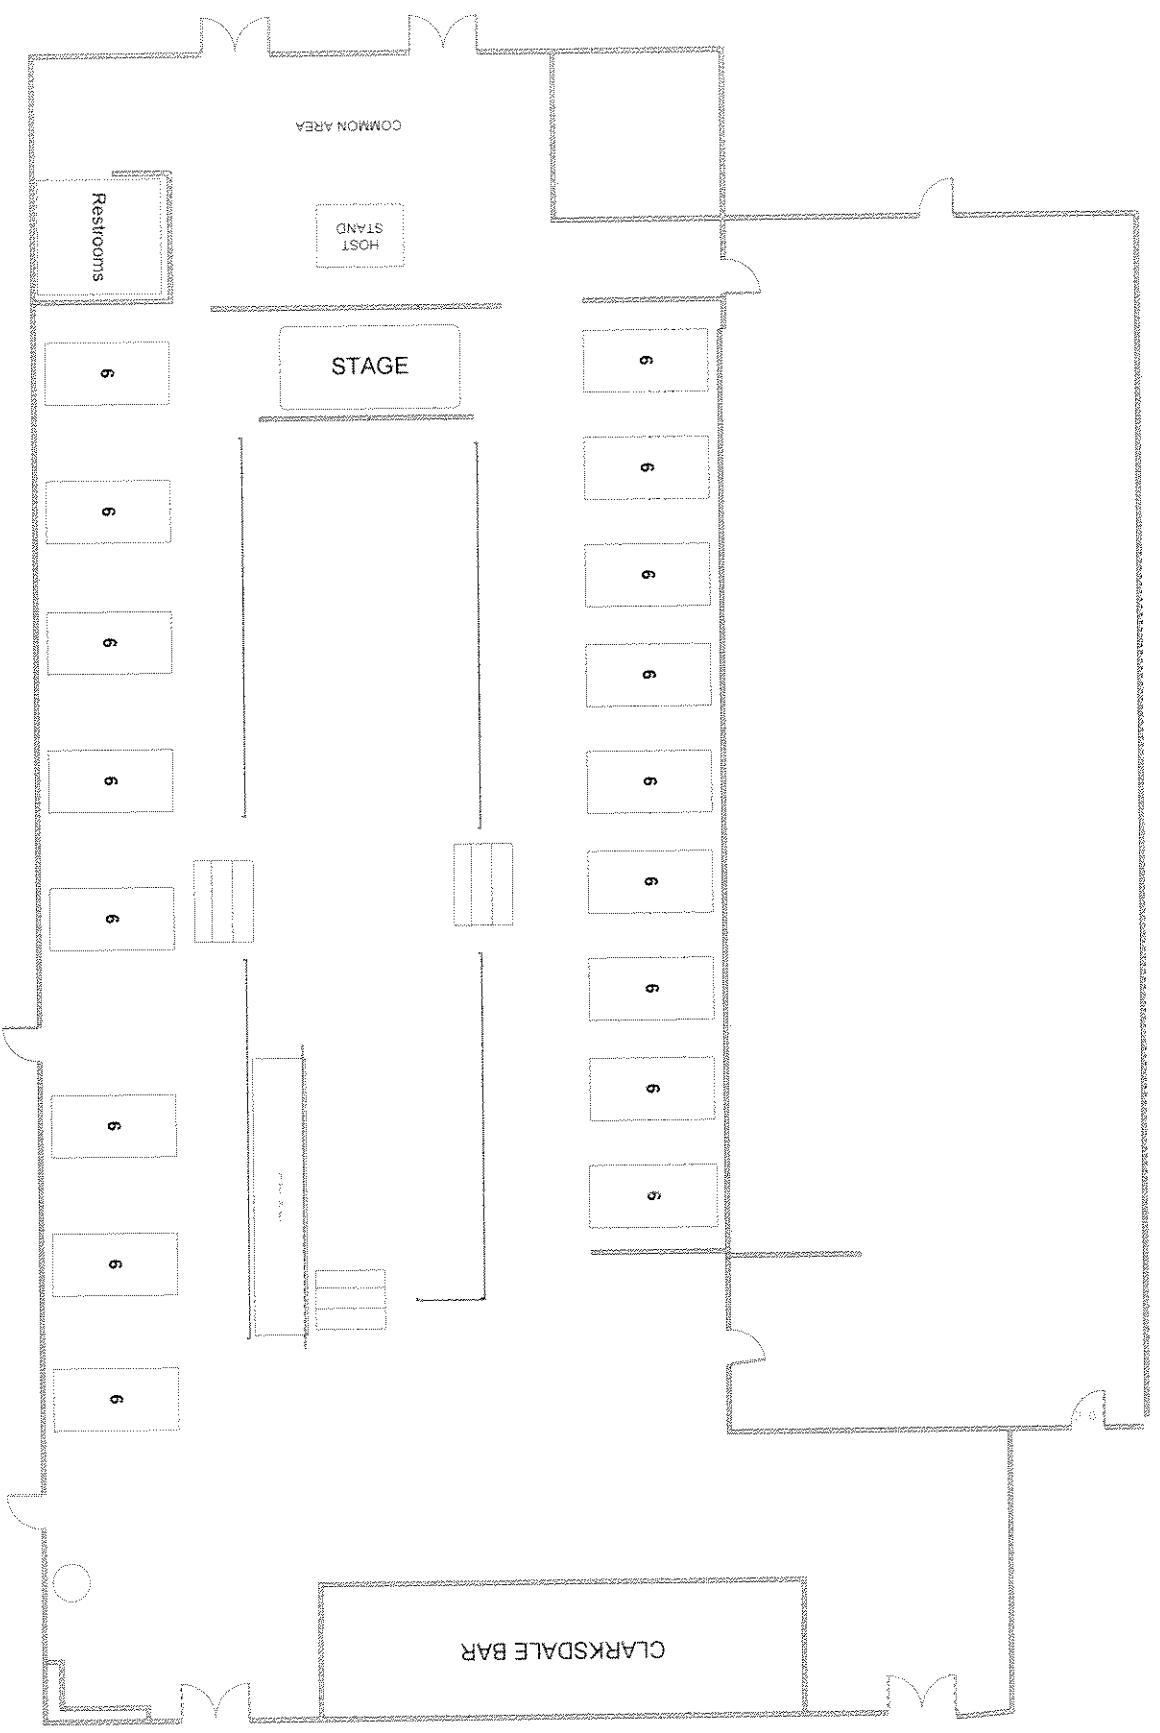

House of Blues Orlando
Lightning Room
72 Seats

House of Blues Orlando
Main Dining Room
& Lighting Room

House of Blues Orlando
Main Dining Room
157 Seats
 (134 at Tables)
 (3 at Hightop with Barstools)
 (20 at Bar with Barstools)

House of Blues Orlando
 Music Hall 1st Floor
209 Seats
 (140 at Rounds)
 (49 at Hightops with Barstools)
 (20 Barstools along Railings)

House of Blues Orlando
Music Hall 1st Floor
69 Seats
 (49 at Hightops with Barstools)
 (20 Barstools along Railings)

House of Blues Orlando
Music Hall 1st Floor

House of Blues Orlando
Music Hall 2nd Floor

BOOKER PATIO

OPERA BOX A

STAGE

OPERA BOX B

ZULU BAR

BIG MAMA PATIO

House of Blues Orlando
Music Hall 2nd Floor
160 Seats
 (96 at Railings in Pews)
 (40 at Barstools)
 (24 at Rounds of 8)

BIG MAMA PATIO

House of Blues Orlando
 Voodoo Rooms
102 Seats
 (87 at Tables Inside)
 (15 at Tables Outside)