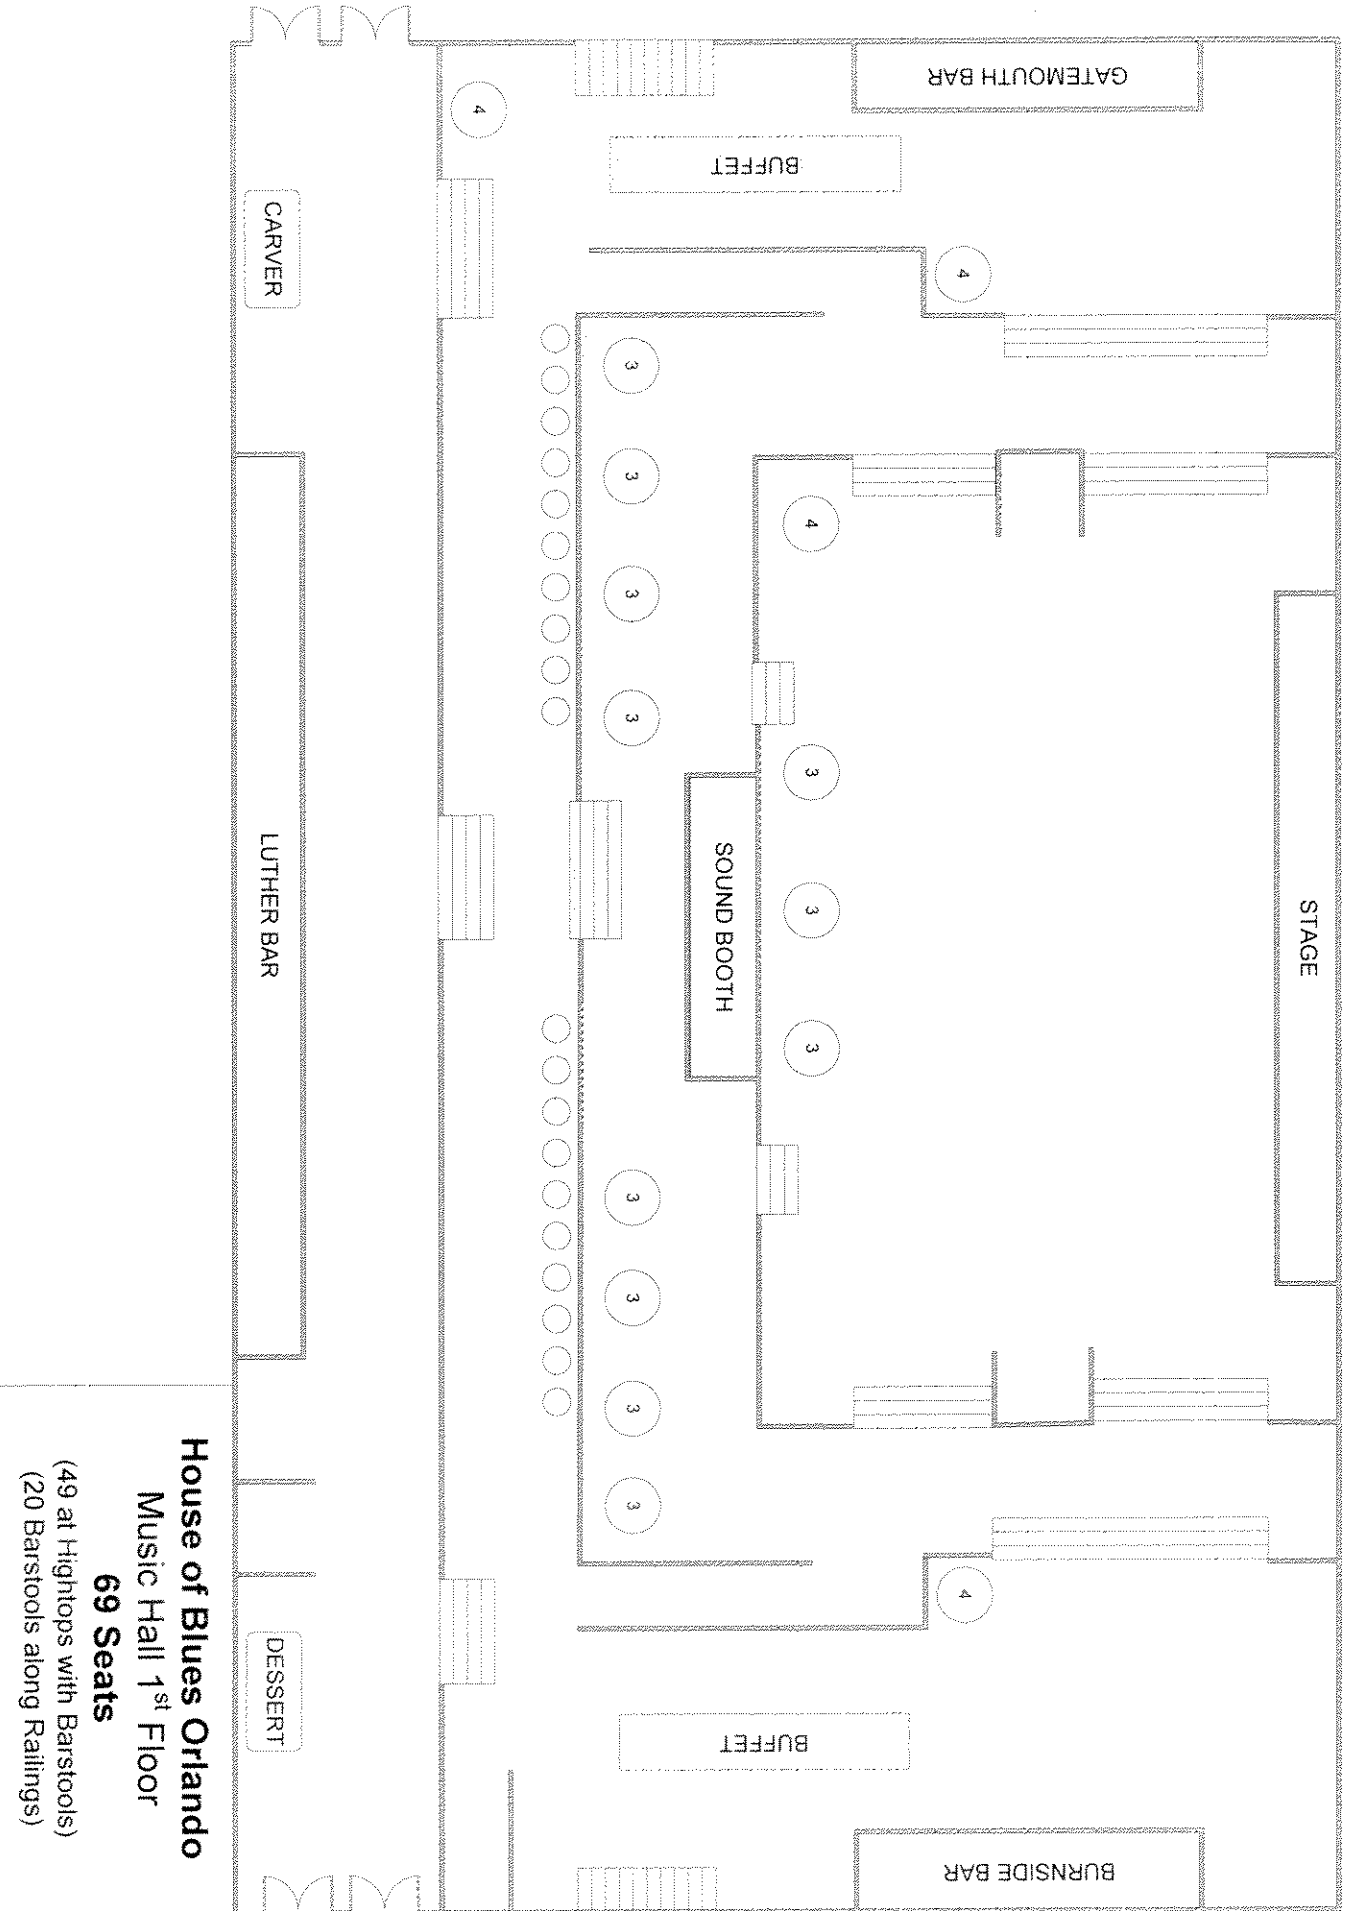

House of Blues Orlando
Lightning Room
72 Seats

House of Blues Orlando
Main Dining Room
& Lighting Room

House of Blues Orlando
Main Dining Room
157 Seats
 (134 at Tables)
 (3 at Hightop with Barstools)
 (20 at Bar with Barstools)

House of Blues Orlando
 Music Hall 1st Floor
209 Seats
 (140 at Rounds)
 (49 at Hightops with Barstools)
 (20 Barstools along Railings)

House of Blues Orlando
Music Hall 1st Floor
69 Seats
 (49 at Hightops with Barstools)
 (20 Barstools along Railings)

House of Blues Orlando
Music Hall 1st Floor

House of Blues Orlando
Music Hall 2nd Floor

BOOKER PATIO

OPERA BOX A

STAGE

OPERA BOX B

ZULU BAR

BIG MAMA PATIO

House of Blues Orlando
Music Hall 2nd Floor
160 Seats
 (96 at Railings in Pews)
 (40 at Barstools)
 (24 at Rounds of 8)

BIG MAMA PATIO

House of Blues Orlando
 Voodoo Rooms
102 Seats
 (87 at Tables Inside)
 (15 at Tables Outside)