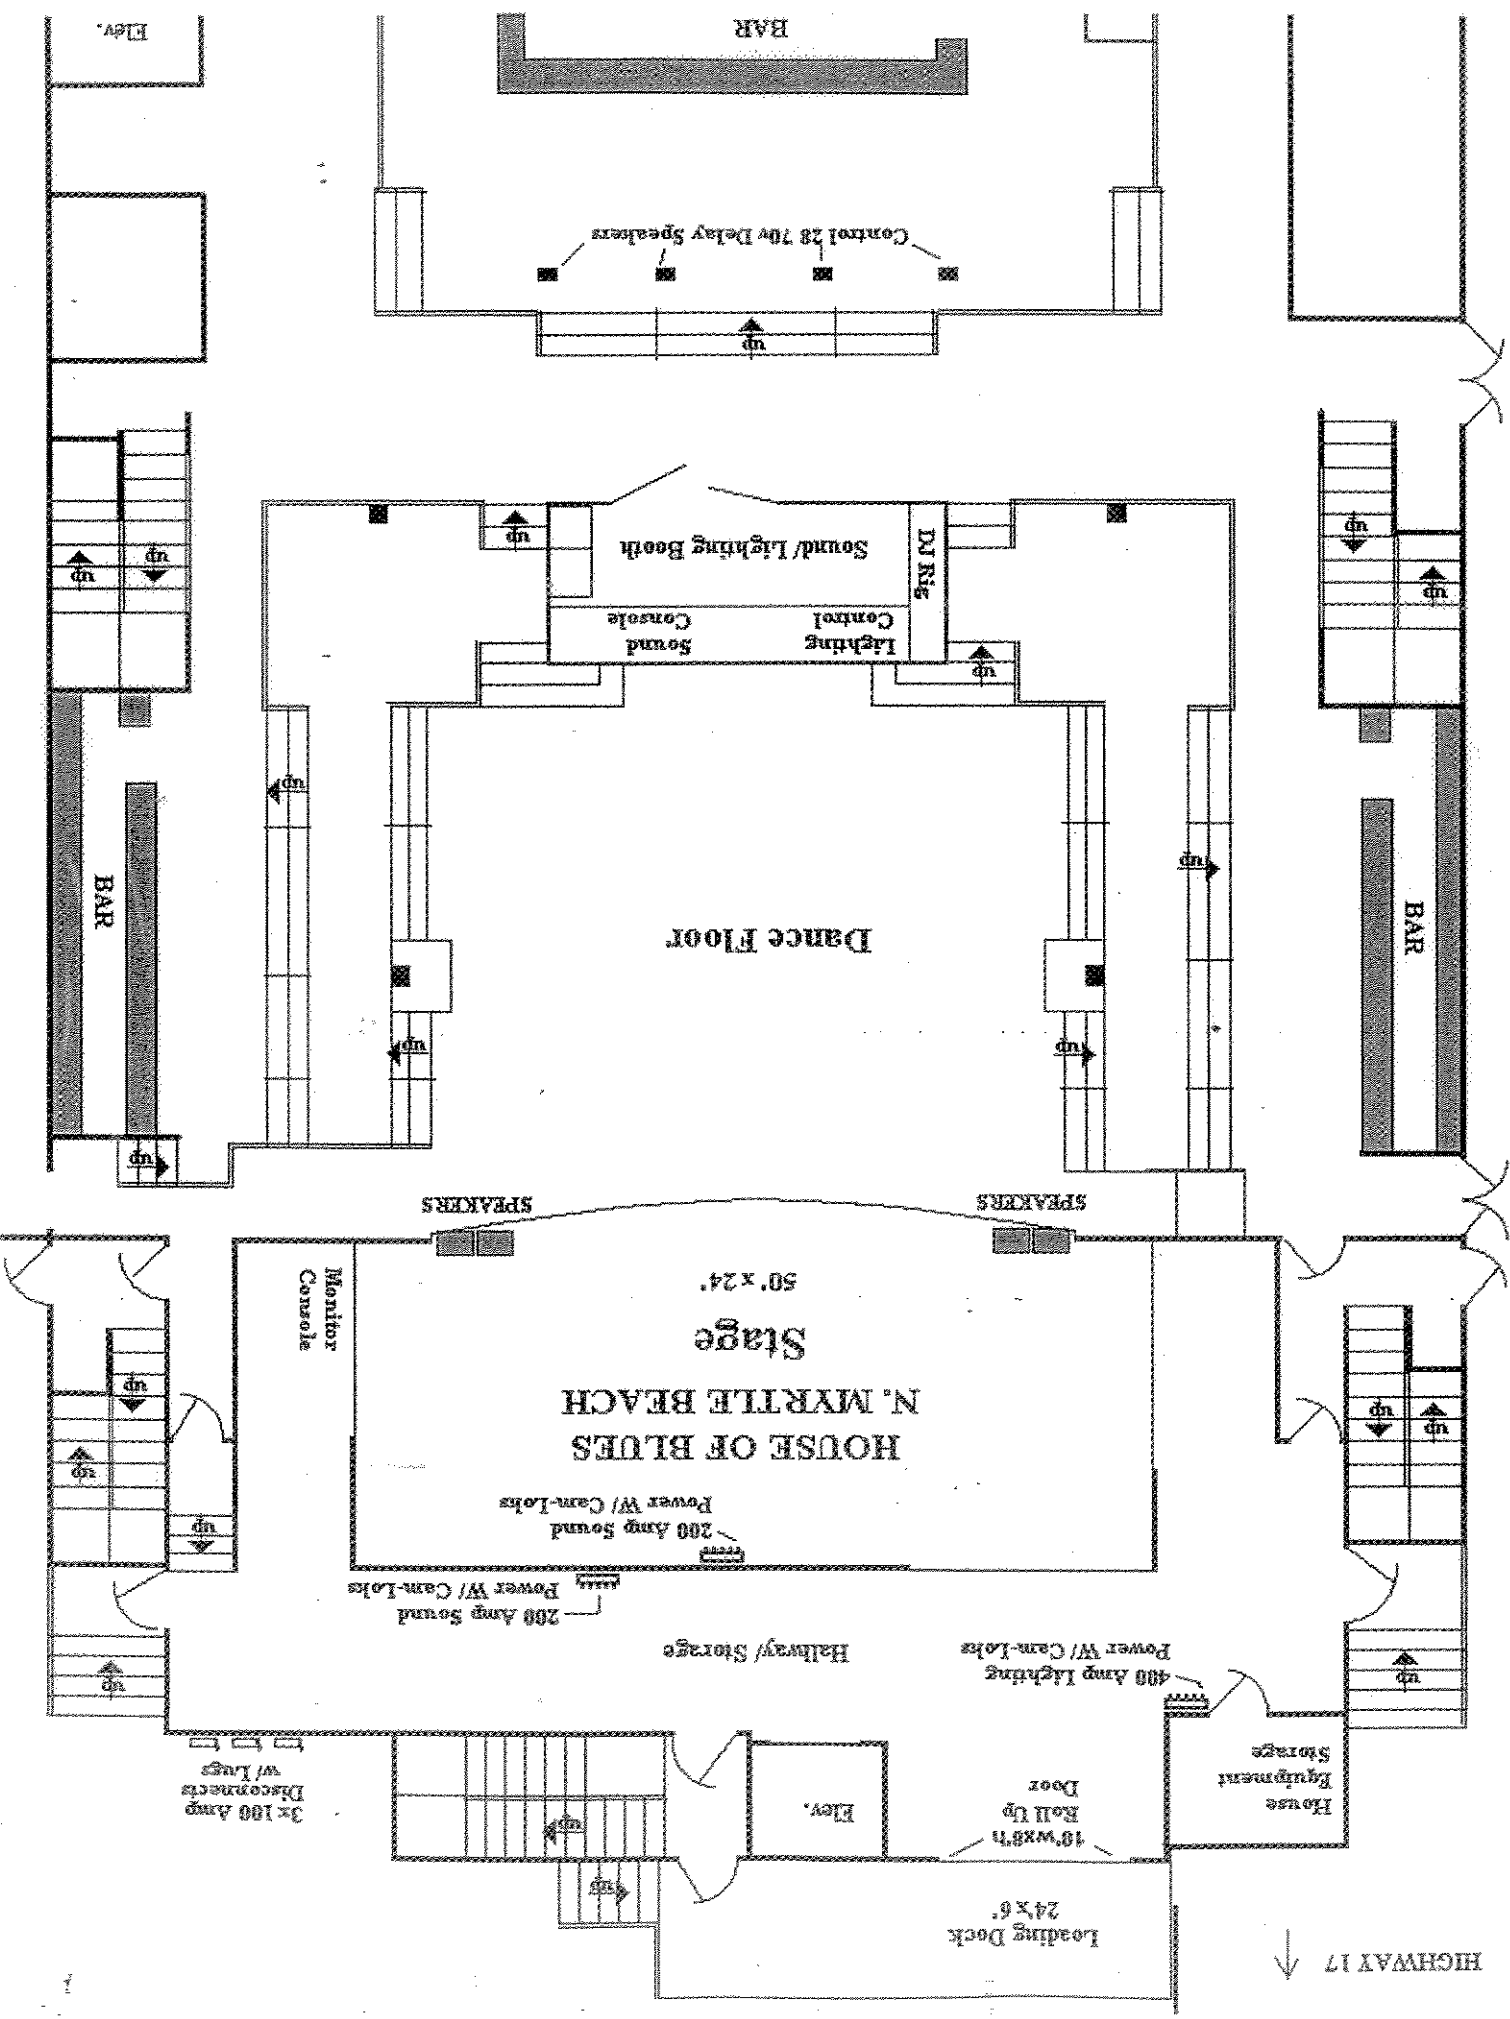

# HOUSE OF BLUES N. MYRTLE BEACH

Stage  
50' x 24'

Dance Floor

BAR

Control 28 70w Delay Speakers

Lighting Control Console  
Sound Console

Sound/Lighting Booth

DJ Booth

House  
Equipment  
Storage

18'wx8'7"  
Door  
Roll Up

24'x6'  
Loading Deck

3x 100 Amp  
Disconnects  
w/ Keys

Elev.

up

up

up