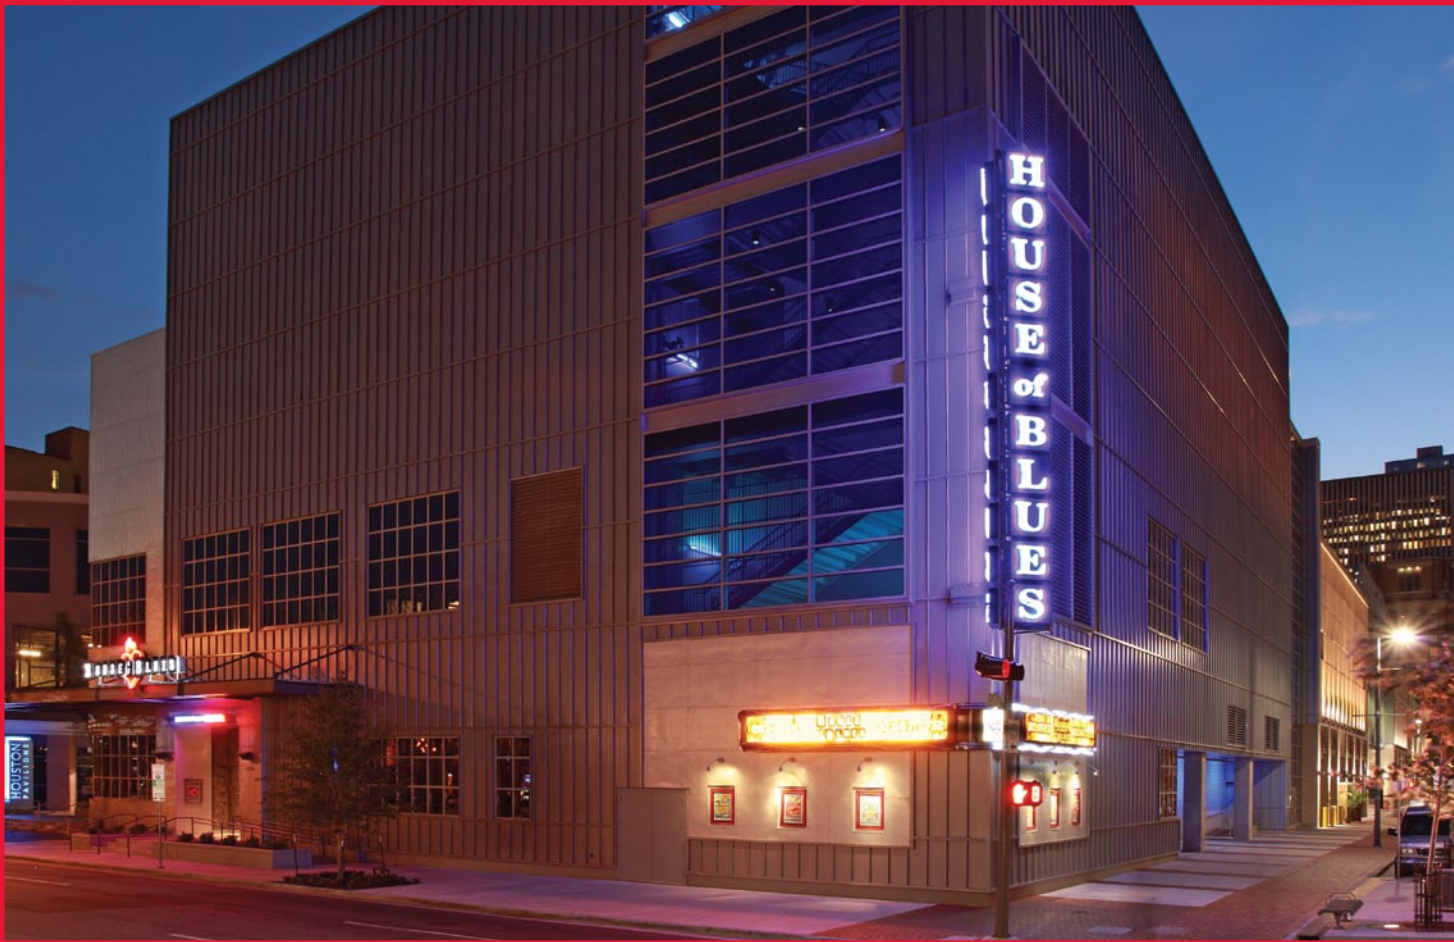

# HOUSE OF BLUES HOUSTON

1204 CAROLINE STREET, HOUSTON, TX 77002  
PHONE: 832.667.7754

OVER 100 UNIQUE VENUES ACROSS THE NATION  
TO SERVE ALL YOUR EVENT NEEDS

VENUES BY  
**DODGE THEATRE** LIVENATION

# HOUSE OF BLUES HOUSTON

1204 CAROLINE STREET, HOUSTON, TX 77002  
PHONE: 832.667.7754

House of Blues® Houston is a premier restaurant and entertainment venue located in the heart of Downtown Houston, just 4 blocks from the George R. Brown Convention Center. The 43,000 square foot site features indoor space, offering a rich setting for corporate and private events, meetings and premiere parties. We provide the best in live music and eclectic cuisine, for events both large and small. Whether you crave our famous Southern specialties seasoned with a touch of the Delta, or want to create a unique menu, we'll help you satisfy your tastes. Bring your group to House of Blues and experience our Southern hospitality. From a sit-down lunch to a whole-house buyout, our House can be yours! Whatever you have in mind, our team is dedicated to designing an exciting event that is perfect for your needs.