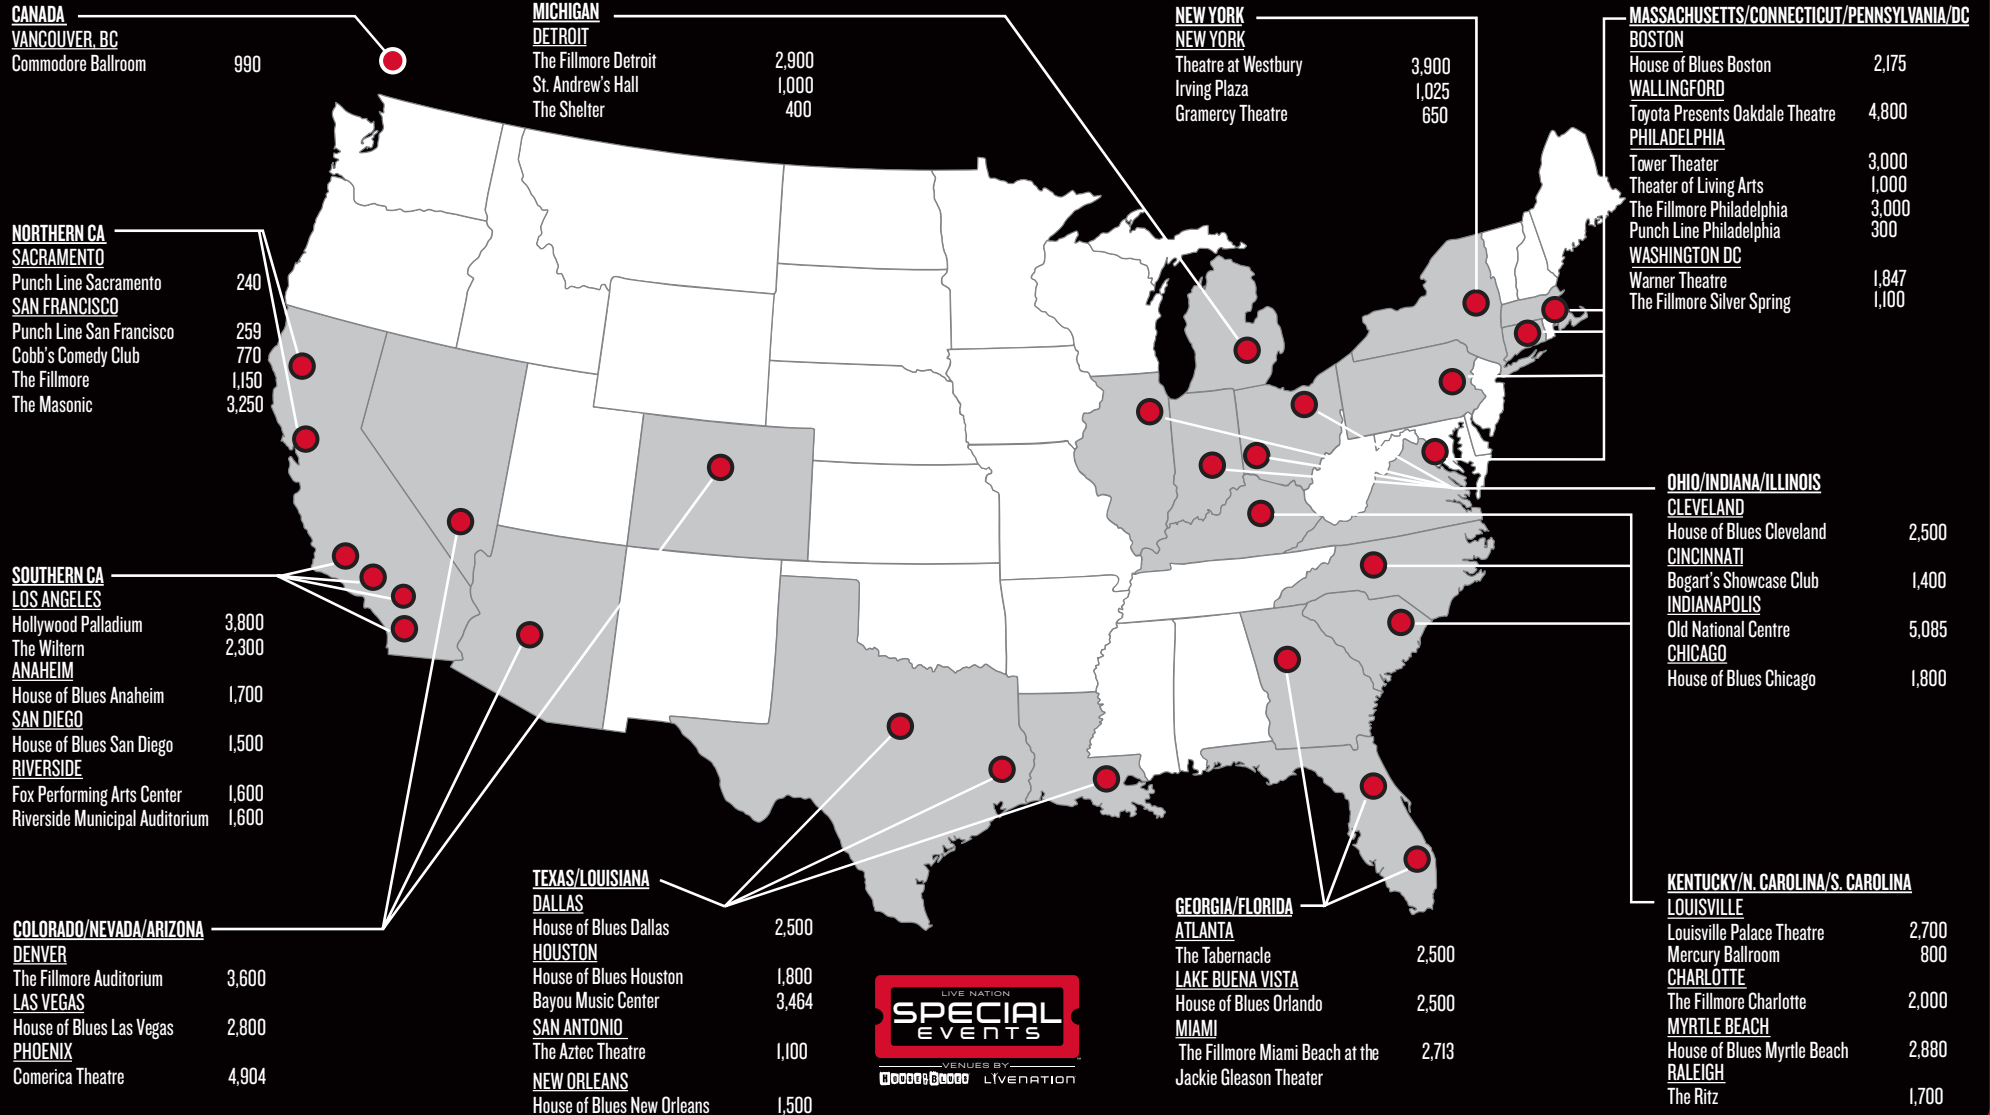

# YOUR NATIONWIDE VENUE SOLUTION

FOR MORE INFORMATION CONTACT 310.360.3077

WWW.LIVENATION.COM/SPECIALEVENTS